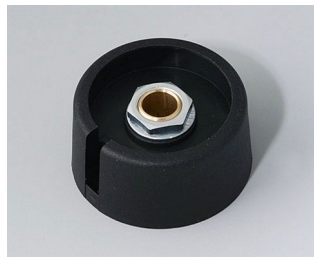

COM-KNOBS 通讯旋钮

A3023638
COM-KNOBS 23, with recess
PA 6
volcano
23x16mm 1/4"

A3023639
COM-KNOBS 23, with recess
PA 6
nero
23x16mm 1/4"

A3031068
COM-KNOBS 31, with recess
PA 6
volcano
31x16mm 6mm

A3031069
COM-KNOBS 31, with recess
PA 6
nero
31x16mm 6mm

A3031638
COM-KNOBS 31, with recess
PA 6
volcano
31x16mm 1/4"

A3031639
COM-KNOBS 31, with recess
PA 6
nero
31x16mm 1/4"

A3040068
COM-KNOBS 40, with recess
PA 6
volcano
40x16mm 6mm

A3040069
COM-KNOBS 40, with recess
PA 6
nero
40x16mm 6mm