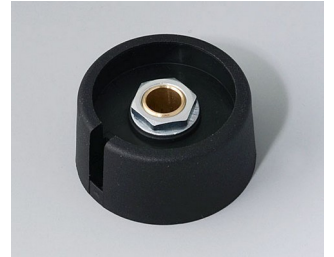

COM-KNOBS 通讯旋钮

A3023638
COM-KNOBS 23, with recess
PA 6
volcano
23x16mm 1/4"

A3023639
COM-KNOBS 23, with recess
PA 6
nero
23x16mm 1/4"

A3031068
COM-KNOBS 31, with recess
PA 6
volcano
31x16mm 6mm

A3031069
COM-KNOBS 31, with recess
PA 6
nero
31x16mm 6mm

A3031638
COM-KNOBS 31, with recess
PA 6
volcano
31x16mm 1/4"

A3031639
COM-KNOBS 31, with recess
PA 6
nero
31x16mm 1/4"

A3040068
COM-KNOBS 40, with recess
PA 6
volcano
40x16mm 6mm

A3040069
COM-KNOBS 40, with recess
PA 6
nero
40x16mm 6mm