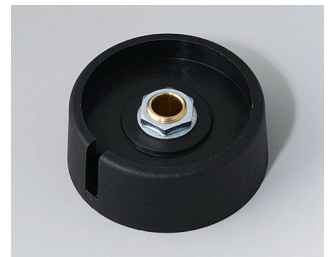

COM-KNOBS 通讯旋钮

A3023638
COM-KNOBS 23, with recess
PA 6
volcano
23x16mm 1/4"

A3023639
COM-KNOBS 23, with recess
PA 6
nero
23x16mm 1/4"

A3031068
COM-KNOBS 31, with recess
PA 6
volcano
31x16mm 6mm

A3031069
COM-KNOBS 31, with recess
PA 6
nero
31x16mm 6mm

A3031638
COM-KNOBS 31, with recess
PA 6
volcano
31x16mm 1/4"

A3031639
COM-KNOBS 31, with recess
PA 6
nero
31x16mm 1/4"

A3040068
COM-KNOBS 40, with recess
PA 6
volcano
40x16mm 6mm

A3040069
COM-KNOBS 40, with recess
PA 6
nero
40x16mm 6mm