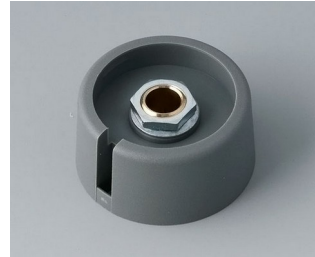

A3023048
COM-KNOBS 23, with recess
PA 6
volcano
23x16mm 4mm

A3023049
COM-KNOBS 23, with recess
PA 6
nero
23x16mm 4mm

A3023068
COM-KNOBS 23, with recess
PA 6
volcano
23x16mm 6mm

A3023069
COM-KNOBS 23, with recess
PA 6
nero
23x16mm 6mm

COM-KNOBS 通讯旋钮

A3023638
COM-KNOBS 23, with recess
PA 6
volcano
23x16mm 1/4"

A3023639
COM-KNOBS 23, with recess
PA 6
nero
23x16mm 1/4"

A3031068
COM-KNOBS 31, with recess
PA 6
volcano
31x16mm 6mm

A3031069
COM-KNOBS 31, with recess
PA 6
nero
31x16mm 6mm