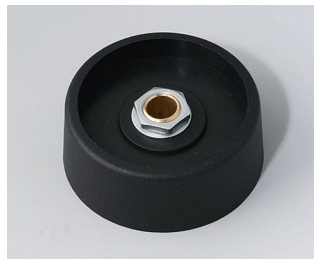

A3140069
COM-KNOBS 40, without recess
PA 6
nero
40x16mm 6mm