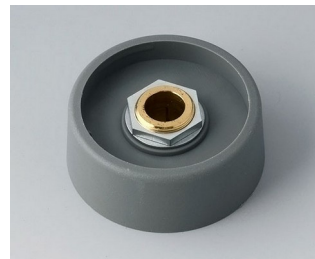

A3140088
COM-KNOBS 40, without recess
PA 6
volcano
40x16mm 8mm