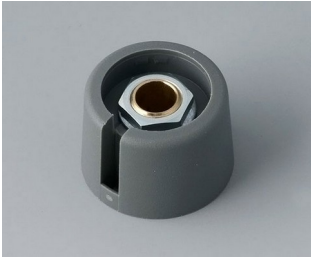

A3020068
COM-KNOBS 20, with recess
PA 6
volcano
20x16mm 6mm

A3020069
COM-KNOBS 20, with recess
PA 6
nero
20x16mm 6mm

A3020638
COM-KNOBS 20, with recess
PA 6
volcano
20x16mm 1/4"

A3020639
COM-KNOBS 20, with recess
PA 6
nero
20x16mm 1/4"

A3023048
COM-KNOBS 23, with recess
PA 6
volcano
23x16mm 4mm

A3023049
COM-KNOBS 23, with recess
PA 6
nero
23x16mm 4mm

A3023068
COM-KNOBS 23, with recess
PA 6
volcano
23x16mm 6mm

A3023069
COM-KNOBS 23, with recess
PA 6
nero
23x16mm 6mm

COM-KNOBS 通讯旋钮

A3023638
COM-KNOBS 23, with recess
PA 6
volcano
23x16mm 1/4"

A3023639
COM-KNOBS 23, with recess
PA 6
nero
23x16mm 1/4"

A3031068
COM-KNOBS 31, with recess
PA 6
volcano
31x16mm 6mm

A3031069
COM-KNOBS 31, with recess
PA 6
nero
31x16mm 6mm