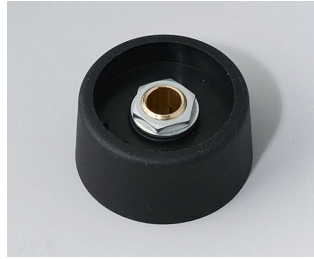

A3123068
COM-KNOBS 23, without recess
PA 6
volcano
23x16mm 6mm

A3123069
COM-KNOBS 23, without recess
PA 6
nero
23x16mm 6mm

A3123638
COM-KNOBS 23, without recess
PA 6
volcano
23x16mm 1/4"

A3123639
COM-KNOBS 23, without recess
PA 6
nero
23x16mm 1/4"

COM-KNOBS 通讯旋钮

A3131068
COM-KNOBS 31, without recess
PA 6
volcano
31x16mm 6mm

A3131069
COM-KNOBS 31, without recess
PA 6
nero
31x16mm 6mm

A3131638
COM-KNOBS 31, without recess
PA 6
volcano
31x16mm 1/4"

A3131639
COM-KNOBS 31, without recess
PA 6
nero
31x16mm 1/4"