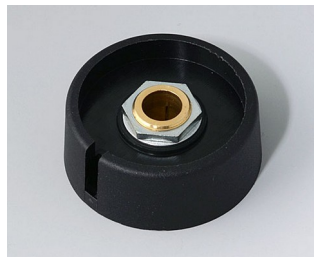

COM-KNOBS 通讯旋钮

A3023638
COM-KNOBS 23, with recess
PA 6
volcano
23x16mm 1/4"

A3023639
COM-KNOBS 23, with recess
PA 6
nero
23x16mm 1/4"

A3031068
COM-KNOBS 31, with recess
PA 6
volcano
31x16mm 6mm

A3031069
COM-KNOBS 31, with recess
PA 6
nero
31x16mm 6mm

A3031638
COM-KNOBS 31, with recess
PA 6
volcano
31x16mm 1/4"

A3031639
COM-KNOBS 31, with recess
PA 6
nero
31x16mm 1/4"

A3040068
COM-KNOBS 40, with recess
PA 6
volcano
40x16mm 6mm

A3040069
COM-KNOBS 40, with recess
PA 6
nero
40x16mm 6mm

A3040088
COM-KNOBS 40, with recess
PA 6
volcano
40x16mm 8mm

A3040089
COM-KNOBS 40, with recess
PA 6
nero
40x16mm 8mm

A3050068
COM-KNOBS 50, with recess
PA 6
volcano
50x16mm 6mm

A3050069
COM-KNOBS 50, with recess
PA 6
nero
50x16mm 6mm