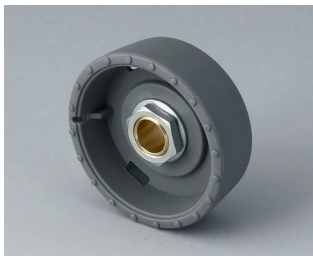

**B8041068**  
STAR-KNOBS 41  
PA 6  
volcano  
41x14mm 6mm

**B8041069**  
STAR-KNOBS 41  
PA 6  
nero  
41x14mm 6mm

**B8133068**  
STAR-KNOBS 33, with knurls  
PA 6  
volcano  
33x14mm 6mm

**B8133069**  
STAR-KNOBS 33, with knurls  
PA 6  
nero  
33x14mm 6mm