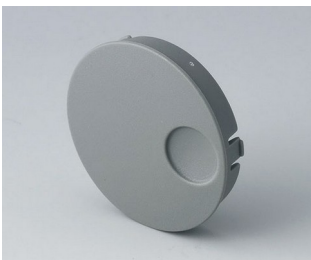

B8641108
Cover 41, with finger recess
PA 6
volcano