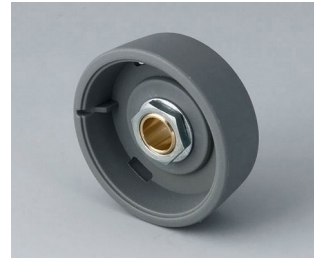

B8033638
STAR-KNOBS 33
PA 6
volcano
33x14mm 1/4"