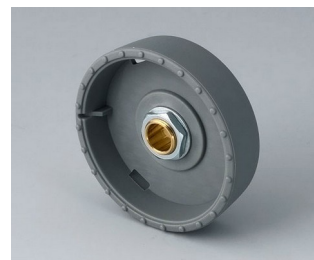

B8141068
STAR-KNOBS 41, with knurls
PA 6
volcano
41x14mm 6mm