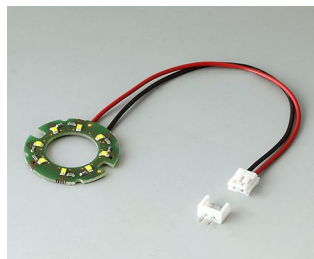

B8641008
Cover 41
PA 6
volcano

B8641009
Cover 41
PA 6
nero

B8641108
Cover 41, with finger recess
PA 6
volcano

B8641109
Cover 41, with finger recess
PA 6
nero

“照明” 配件

B7546001
LED illumination kit, 8 LEDs
(RGB backlight)