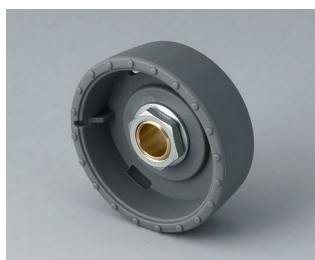

B8133638
STAR-KNOBS 33, with knurls
PA 6
volcano
33x14mm 1/4"