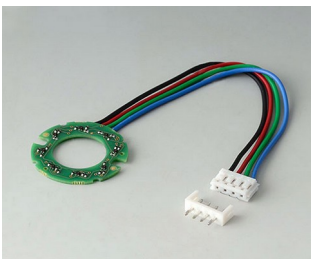

B8641008
Cover 41
PA 6
volcano

B8641009
Cover 41
PA 6
nero

B8641108
Cover 41, with finger recess
PA 6
volcano

B8641109
Cover 41, with finger recess
PA 6
nero

“照明” 配件

B7546001
LED illumination kit, 8 LEDs
(RGB backlight)