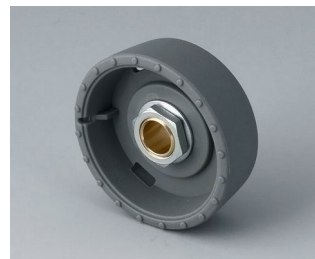

B8133068
STAR-KNOBS 33, with knurls
PA 6
volcano
33x14mm 6mm