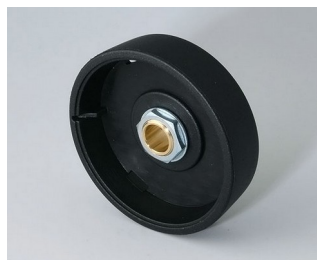

B8041069
STAR-KNOBS 41
PA 6
nero
41x14mm 6mm