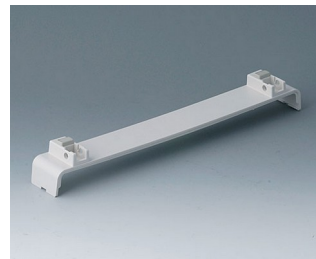

A0134370
Snap-in panel, without slots, with
feet
ABS (UL 94 HB)
off-white RAL 9002