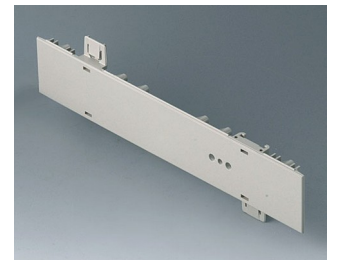

A0111280
Side panel 1 HE, for handle
mounting
ABS (UL 94 HB)
pebble grey RAL 7032
250x44.45mm