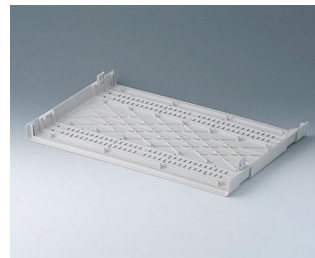

A0110270
Side panel 1 HE
ABS (UL 94 HB)
off-white RAL 9002
250x44.45mm

A0110280
Side panel 1 HE
ABS (UL 94 HB)
pebble grey RAL 7032
250x44.45mm

A0111270
Side panel 1 HE, for handle
mounting
ABS (UL 94 HB)
off-white RAL 9002
250x44.45mm

A0111280
Side panel 1 HE, for handle
mounting
ABS (UL 94 HB)
pebble grey RAL 7032
250x44.45mm

A0114170
Shell 42 TE
ABS (UL 94 HB)
off-white RAL 9002
260x250x27mm

A0114370
Snap-in panel, without slots
ABS (UL 94 HB)
off-white RAL 9002