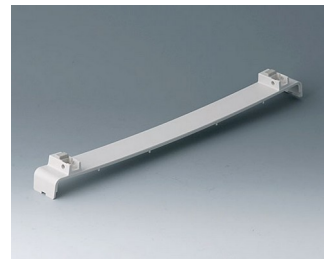

A0136370
Snap-in panel, without slots, with
feet
ABS (UL 94 HB)
off-white RAL 9002