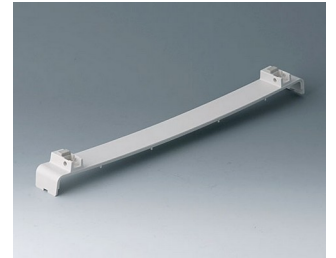

A0136370
Snap-in panel, without slots, with
feet
ABS (UL 94 HB)
off-white RAL 9002