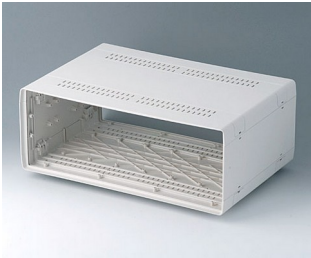

A0236270
EURO CASE 63 TE, without
handle
ABS (UL 94 HB)
off-white RAL 9002
367x250x143mm