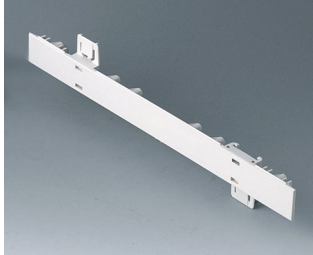

EURO CASE 欧型机盒

类型

A0105270
Side panel 0.5 HE
ABS (UL 94 HB)
off-white RAL 9002
250x22.25mm