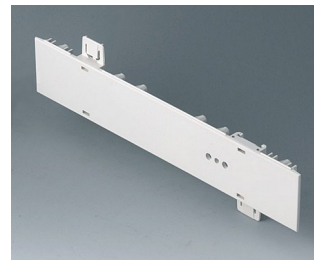

A0111270
Side panel 1 HE, for handle
mounting
ABS (UL 94 HB)
off-white RAL 9002
250x44.45mm