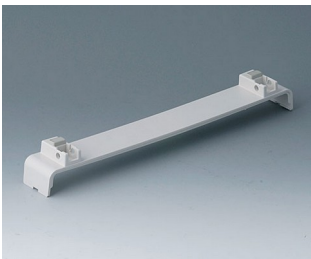

A0134370
Snap-in panel, without slots, with feet
ABS (UL 94 HB)
off-white RAL 9002