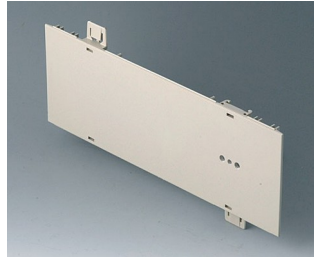

A0121280
Side panel 2 HE, for handle mounting
ABS (UL 94 HB)
pebble grey RAL 7032
250x88.9mm