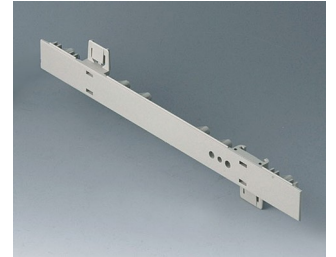

A0105280
Side panel 0.5 HE
ABS (UL 94 HB)
pebble grey RAL 7032
250x22.25mm

A0106270
Side panel 0.5 HE, for handle
mounting
ABS (UL 94 HB)
off-white RAL 9002
250x22.25mm

A0106280
Side panel 0.5 HE, for handle
mounting
ABS (UL 94 HB)
pebble grey RAL 7032
250x22.25mm