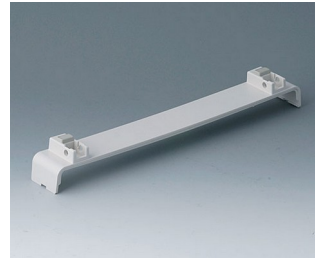

A0134370
Snap-in panel, without slots, with
feet
ABS (UL 94 HB)
off-white RAL 9002