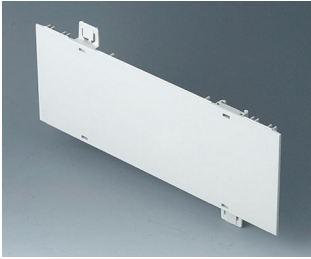

EURO CASE 欧型机盒

A0120270
Side panel 2 HE
ABS (UL 94 HB)
off-white RAL 9002
250x88.9mm