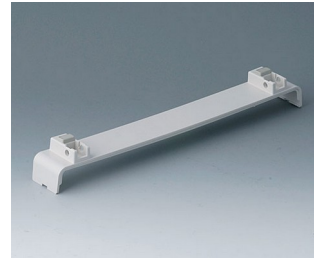

A0134370
Snap-in panel, without slots, with
feet
ABS (UL 94 HB)
off-white RAL 9002