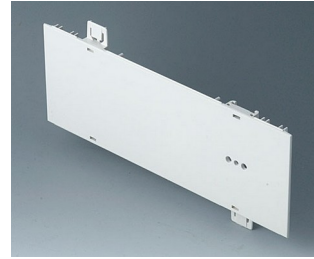

A0121270
Side panel 2 HE, for handle
mounting
ABS (UL 94 HB)
off-white RAL 9002
250x88.9mm