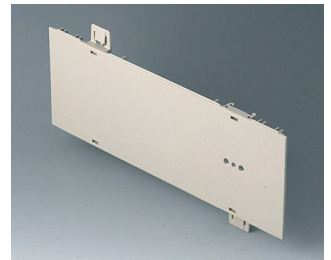

A0121280
Side panel 2 HE, for handle
mounting
ABS (UL 94 HB)
pebble grey RAL 7032
250x88.9mm