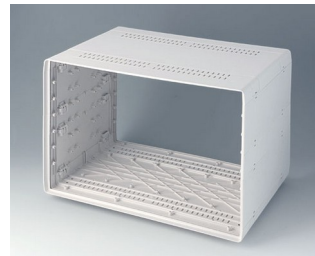

A0266270
EURO CASE 63 TE, without
handle
ABS (UL 94 HB)
off-white RAL 9002
367x250x276.5mm