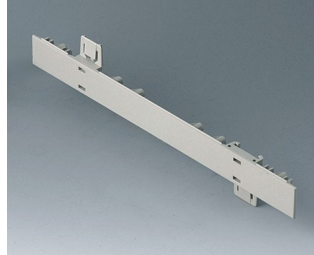

A0105280
Side panel 0.5 HE
ABS (UL 94 HB)
pebble grey RAL 7032
250x22.25mm

A0106270
Side panel 0.5 HE, for handle
mounting
ABS (UL 94 HB)
off-white RAL 9002
250x22.25mm

A0106280
Side panel 0.5 HE, for handle
mounting
ABS (UL 94 HB)
pebble grey RAL 7032
250x22.25mm