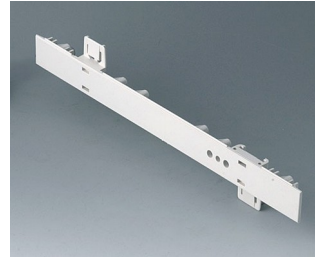

A0105280
Side panel 0.5 HE
ABS (UL 94 HB)
pebble grey RAL 7032
250x22.25mm

A0106270
Side panel 0.5 HE, for handle
mounting
ABS (UL 94 HB)
off-white RAL 9002
250x22.25mm

A0106280
Side panel 0.5 HE, for handle
mounting
ABS (UL 94 HB)
pebble grey RAL 7032
250x22.25mm