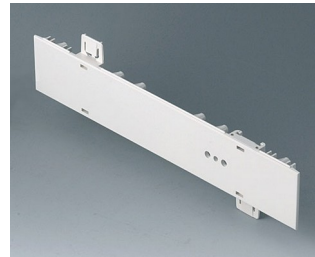

A0111270
Side panel 1 HE, for handle
mounting
ABS (UL 94 HB)
off-white RAL 9002
250x44.45mm