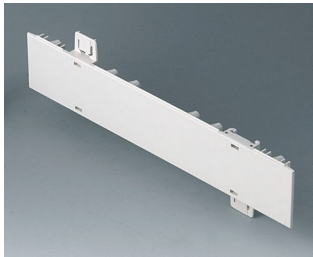

A0105280
Side panel 0.5 HE
ABS (UL 94 HB)
pebble grey RAL 7032
250x22.25mm

A0106270
Side panel 0.5 HE, for handle
mounting
ABS (UL 94 HB)
off-white RAL 9002
250x22.25mm

A0106280
Side panel 0.5 HE, for handle
mounting
ABS (UL 94 HB)
pebble grey RAL 7032
250x22.25mm