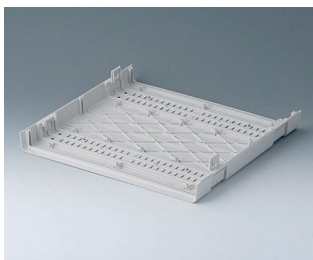

A0110270
Side panel 1 HE
ABS (UL 94 HB)
off-white RAL 9002
250x44.45mm

A0110280
Side panel 1 HE
ABS (UL 94 HB)
pebble grey RAL 7032
250x44.45mm

A0111270
Side panel 1 HE, for handle
mounting
ABS (UL 94 HB)
off-white RAL 9002
250x44.45mm

A0111280
Side panel 1 HE, for handle
mounting
ABS (UL 94 HB)
pebble grey RAL 7032
250x44.45mm

A0114170
Shell 42 TE
ABS (UL 94 HB)
off-white RAL 9002
260x250x27mm

A0114370
Snap-in panel, without slots
ABS (UL 94 HB)
off-white RAL 9002