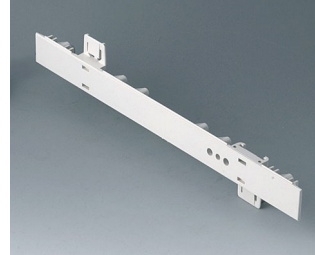

A0105280
Side panel 0.5 HE
ABS (UL 94 HB)
pebble grey RAL 7032
250x22.25mm

A0106270
Side panel 0.5 HE, for handle
mounting
ABS (UL 94 HB)
off-white RAL 9002
250x22.25mm

A0106280
Side panel 0.5 HE, for handle
mounting
ABS (UL 94 HB)
pebble grey RAL 7032
250x22.25mm