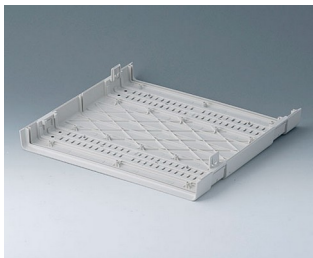

A0110270
Side panel 1 HE
ABS (UL 94 HB)
off-white RAL 9002
250x44.45mm

A0110280
Side panel 1 HE
ABS (UL 94 HB)
pebble grey RAL 7032
250x44.45mm

A0111270
Side panel 1 HE, for handle
mounting
ABS (UL 94 HB)
off-white RAL 9002
250x44.45mm

A0111280
Side panel 1 HE, for handle
mounting
ABS (UL 94 HB)
pebble grey RAL 7032
250x44.45mm

A0114170
Shell 42 TE
ABS (UL 94 HB)
off-white RAL 9002
260x250x27mm

A0114370
Snap-in panel, without slots
ABS (UL 94 HB)
off-white RAL 9002