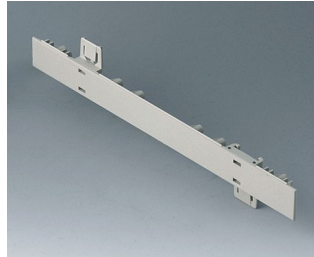

A0105280
Side panel 0.5 HE
ABS (UL 94 HB)
pebble grey RAL 7032
250x22.25mm

A0106270
Side panel 0.5 HE, for handle
mounting
ABS (UL 94 HB)
off-white RAL 9002
250x22.25mm

A0106280
Side panel 0.5 HE, for handle
mounting
ABS (UL 94 HB)
pebble grey RAL 7032
250x22.25mm