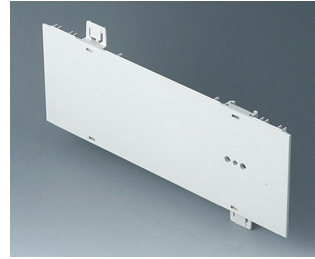

A0121270
Side panel 2 HE, for handle
mounting
ABS (UL 94 HB)
off-white RAL 9002
250x88.9mm