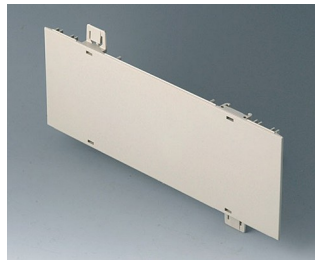

A0116170
Shell 63 TE
ABS (UL 94 HB)
off-white RAL 9002
367x250x27mm

A0116370
Snap-in panel, without slots
ABS (UL 94 HB)
off-white RAL 9002

EURO CASE 欧型机盒

A0120270
Side panel 2 HE
ABS (UL 94 HB)
off-white RAL 9002
250x88.9mm