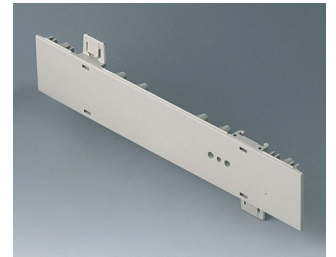

A0111280
Side panel 1 HE, for handle
mounting
ABS (UL 94 HB)
pebble grey RAL 7032
250x44.45mm