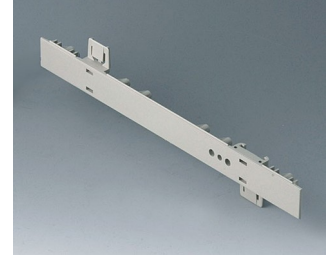

A0105280
Side panel 0.5 HE
ABS (UL 94 HB)
pebble grey RAL 7032
250x22.25mm

A0106270
Side panel 0.5 HE, for handle
mounting
ABS (UL 94 HB)
off-white RAL 9002
250x22.25mm

A0106280
Side panel 0.5 HE, for handle
mounting
ABS (UL 94 HB)
pebble grey RAL 7032
250x22.25mm