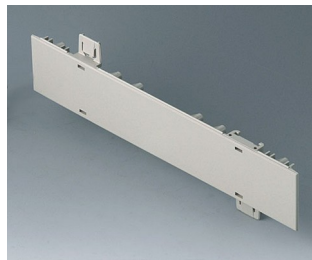

A0106270
Side panel 0.5 HE, for handle
mounting
ABS (UL 94 HB)
off-white RAL 9002
250x22.25mm

A0106280
Side panel 0.5 HE, for handle
mounting
ABS (UL 94 HB)
pebble grey RAL 7032
250x22.25mm

A0110270
Side panel 1 HE
ABS (UL 94 HB)
off-white RAL 9002
250x44.45mm