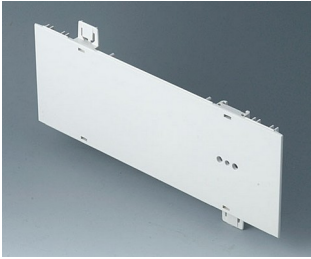

EURO CASE 欧型机盒

A0121270
Side panel 2 HE, for handle mounting
ABS (UL 94 HB)
off-white RAL 9002
250x88.9mm