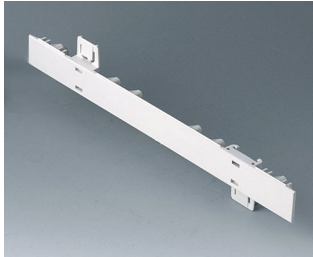

EURO CASE 欧型机盒

类型

A0105270
Side panel 0.5 HE
ABS (UL 94 HB)
off-white RAL 9002
250x22.25mm