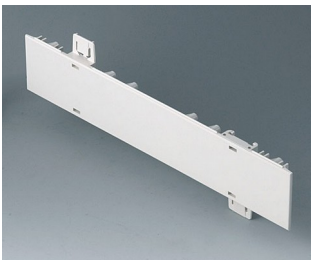

A0106270
Side panel 0.5 HE, for handle
mounting
ABS (UL 94 HB)
off-white RAL 9002
250x22.25mm

A0106280
Side panel 0.5 HE, for handle
mounting
ABS (UL 94 HB)
pebble grey RAL 7032
250x22.25mm

A0110270
Side panel 1 HE
ABS (UL 94 HB)
off-white RAL 9002
250x44.45mm