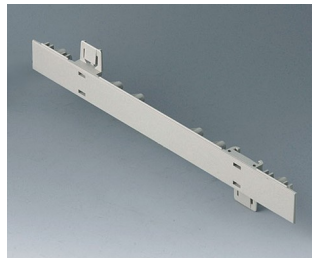

A0105280
Side panel 0.5 HE
ABS (UL 94 HB)
pebble grey RAL 7032
250x22.25mm