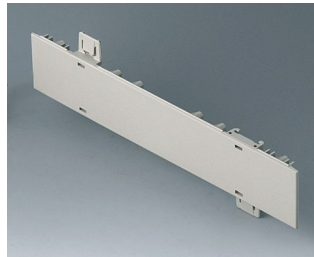

A0110280
Side panel 1 HE
ABS (UL 94 HB)
pebble grey RAL 7032
250x44.45mm