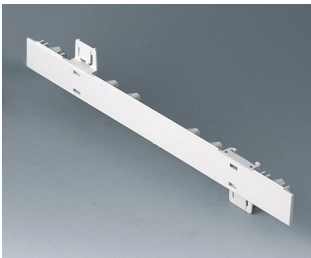

系统组件使产品完整

A0105270
Side panel 0.5 HE
ABS (UL 94 HB)
off-white RAL 9002
250x22.25mm