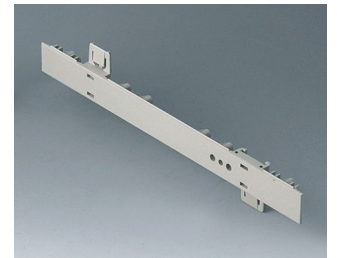

A0106270
Side panel 0.5 HE, for handle
mounting
ABS (UL 94 HB)
off-white RAL 9002
250x22.25mm

A0106280
Side panel 0.5 HE, for handle
mounting
ABS (UL 94 HB)
pebble grey RAL 7032
250x22.25mm

A0110270
Side panel 1 HE
ABS (UL 94 HB)
off-white RAL 9002
250x44.45mm