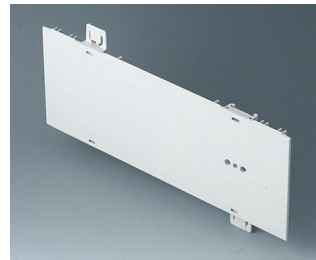

A0121270
Side panel 2 HE, for handle
mounting
ABS (UL 94 HB)
off-white RAL 9002
250x88.9mm