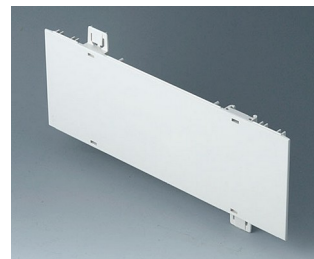

A0120270
Side panel 2 HE
ABS (UL 94 HB)
off-white RAL 9002
250x88.9mm