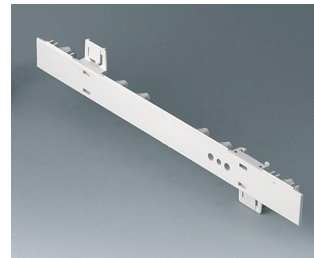

A0106270
Side panel 0.5 HE, for handle
mounting
ABS (UL 94 HB)
off-white RAL 9002
250x22.25mm

A0106280
Side panel 0.5 HE, for handle
mounting
ABS (UL 94 HB)
pebble grey RAL 7032
250x22.25mm

A0110270
Side panel 1 HE
ABS (UL 94 HB)
off-white RAL 9002
250x44.45mm