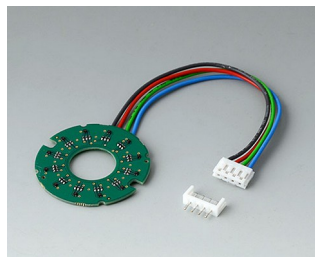

附件

B7536108
Cover 36
PA 6
volcano

B7536109
Cover 36
PA 6
nero

B7536208
Base 36
PA 6
volcano

B7536209
Base 36
PA 6
nero

CONTROL-KNOBS 调控旋钮

B7546001
LED illumination kit, 8 LEDs
(RGB backlight)

B7546002
LED illumination kit, 12 LEDs
(RGB backlight)