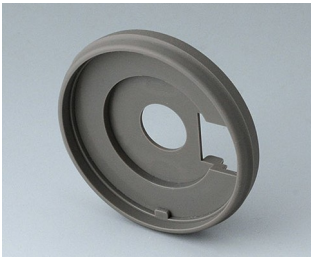

# CONTROL-KNOBS 调控旋钮

**B7546001**  
LED illumination kit, 8 LEDs  
(RGB backlight)

**B7546002**  
LED illumination kit, 12 LEDs  
(RGB backlight)

**B7546108**  
Cover 46  
PA 6  
volcano

**B7546109**  
Cover 46  
PA 6  
nero