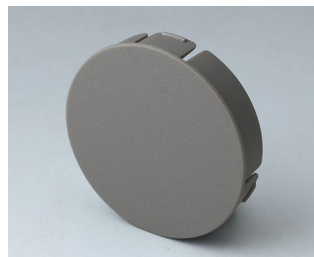

附件

B7536108
Cover 36
PA 6
volcano

B7536109
Cover 36
PA 6
nero

B7536208
Base 36
PA 6
volcano

B7536209
Base 36
PA 6
nero

CONTROL-KNOBS 调控旋钮

B7546001
LED illumination kit, 8 LEDs
(RGB backlight)

B7546002
LED illumination kit, 12 LEDs
(RGB backlight)