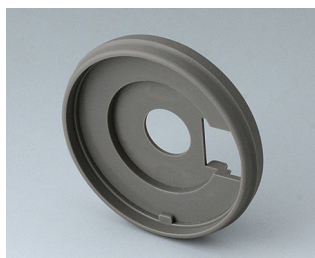

# CONTROL-KNOBS 调控旋钮

**B7546001**  
LED illumination kit, 8 LEDs  
(RGB backlight)

**B7546002**  
LED illumination kit, 12 LEDs  
(RGB backlight)

**B7546108**  
Cover 46  
PA 6  
volcano

**B7546109**  
Cover 46  
PA 6  
nero