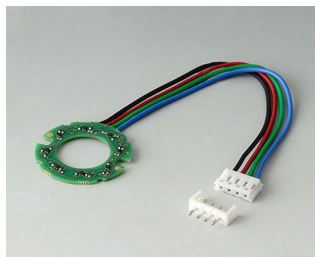

附件

B7536108
Cover 36
PA 6
volcano

B7536109
Cover 36
PA 6
nero

B7536208
Base 36
PA 6
volcano

B7536209
Base 36
PA 6
nero

CONTROL-KNOBS 调控旋钮

B7546001
LED illumination kit, 8 LEDs
(RGB backlight)

B7546002
LED illumination kit, 12 LEDs
(RGB backlight)