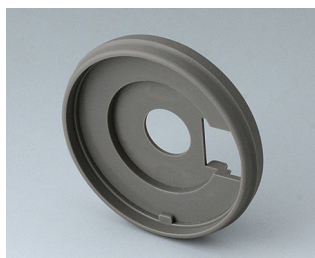

B7546208
Base 46
PA 6
volcano