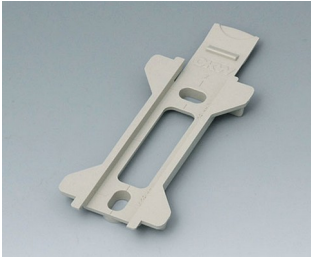

TOPTEC 特级机箱

B1350028
Wall suspension element for
Toptec 123
PC+ABS (UL 94 V-0)
pebble grey RAL 7032