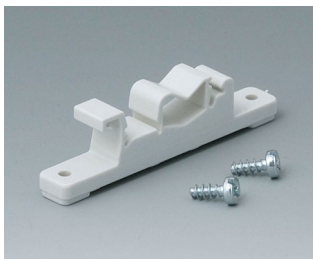

“挂墙支架” 配件

B1300017
Fastening element for DIN-Rails
PA 6
off-white RAL 9002