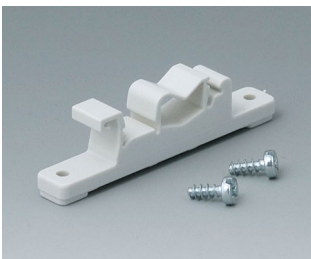

“挂墙支架” 配件

B1300017
Fastening element for DIN-Rails
PA 6
off-white RAL 9002