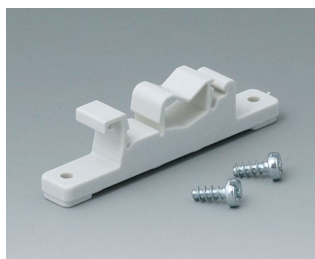

“挂墙支架” 配件

B1300017
Fastening element for DIN-Rails
PA 6
off-white RAL 9002