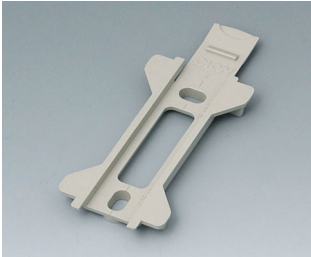

TOPTEC 特级机箱

B1350028
Wall suspension element for
Toptec 123
PC+ABS (UL 94 V-0)
pebble grey RAL 7032