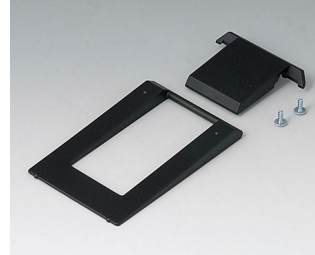

A9250909
Tilt foot bar
ABS (UL 94 HB)
black RAL 9005

保留技术更改可能性。© OKW 机盒系统, Buchen/德国。