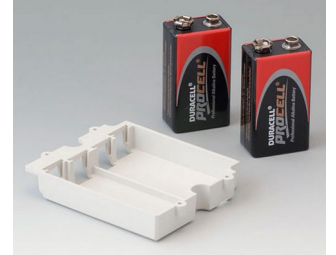

DATEC-MOBIL-BOX 移动式手持盒

“电池”配件

A9160003
Plug-in contact, 1 x 9 V (PP3)

A9161002
Set of battery clips, 2 x 9 V or 4 x AA
Steel
tin-plated

A9173010
9 V contact kit, 1 x 9 V
ABS (UL 94 HB)

A9174002
Battery compartment, 2 x 9 V
ABS (UL 94 HB)
off-white RAL 9002