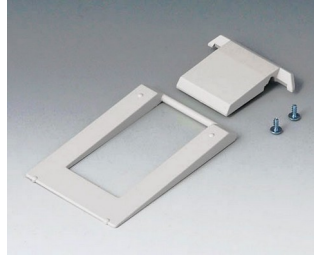

A9250907
Tilt foot bar
ABS (UL 94 HB)
off-white RAL 9002