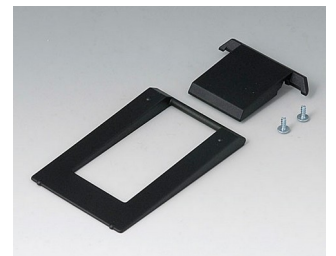

A9250909
Tilt foot bar
ABS (UL 94 HB)
black RAL 9005