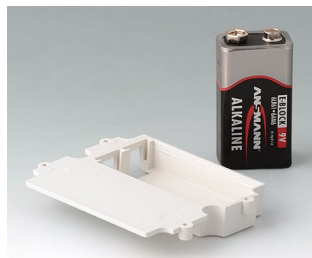

A9174003
Battery compartment, 1 x 9 V
ABS (UL 94 HB)
off-white RAL 9002