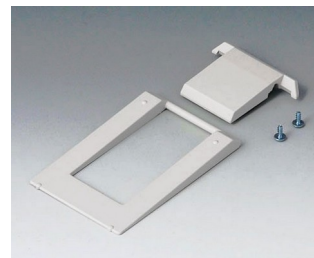

A9250907
Tilt foot bar
ABS (UL 94 HB)
off-white RAL 9002