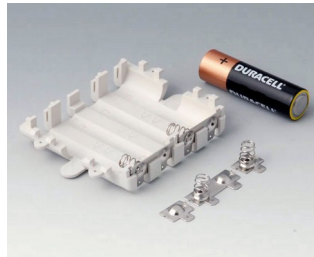

A9345217
Set of battery compartment, 4 x AA
ABS (UL 94 HB)
off-white RAL 9002