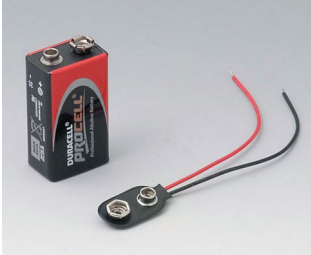

DATEC-MOBIL-BOX 移动式手持盒

“电池”配件

A9160003
Plug-in contact, 1 x 9 V (PP3)

A9161002
Set of battery clips, 2 x 9 V or 4 x AA
Steel
tin-plated

A9173010
9 V contact kit, 1 x 9 V
ABS (UL 94 HB)

A9174002
Battery compartment, 2 x 9 V
ABS (UL 94 HB)
off-white RAL 9002