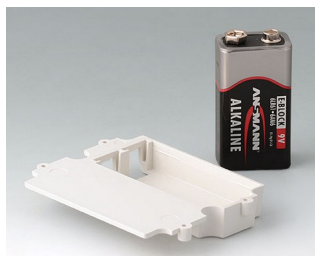

## “电池”配件

**A9160003**  
Plug-in contact, 1 x 9 V (PP3)

**A9161002**  
Set of battery clips, 2 x 9 V or 4 x AA  
Steel  
tin-plated

**A9173010**  
9 V contact kit, 1 x 9 V  
ABS (UL 94 HB)

**A9174002**  
Battery compartment, 2 x 9 V  
ABS (UL 94 HB)  
off-white RAL 9002