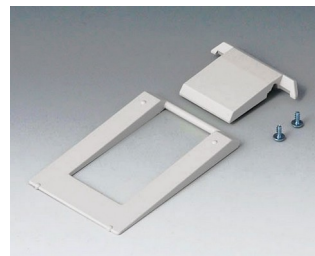

A9250907
Tilt foot bar
ABS (UL 94 HB)
off-white RAL 9002