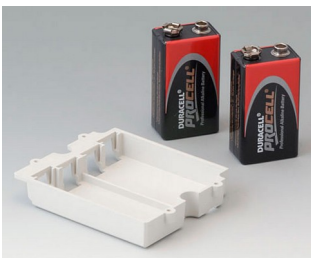

A9174002
Battery compartment, 2 x 9 V
ABS (UL 94 HB)
off-white RAL 9002