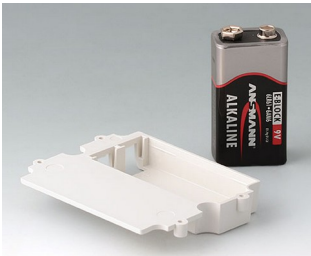

DATEC-MOBIL-BOX 移动式手持盒

“电池”配件

A9160003
Plug-in contact, 1 x 9 V (PP3)

A9161002
Set of battery clips, 2 x 9 V or 4 x AA
Steel
tin-plated

A9173010
9 V contact kit, 1 x 9 V
ABS (UL 94 HB)

A9174002
Battery compartment, 2 x 9 V
ABS (UL 94 HB)
off-white RAL 9002