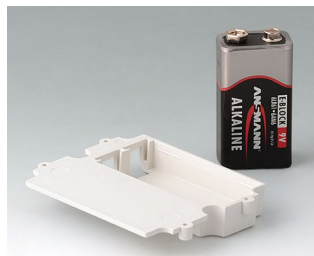

A9174003
Battery compartment, 1 x 9 V
ABS (UL 94 HB)
off-white RAL 9002