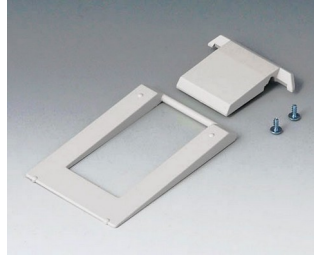

“螺钉” 附件

A0306031
Self-tapping screws 3 x 6 mm
(PZ1)

A0308031
Self-tapping screws 3 x 8 mm
(PZ1)

A0308132
Self-tapping screw 3 x 8 mm
(T10)
Stainless steel

DATEC-MOBIL-BOX 移动式手持盒

附件

A9207150
Anti-slide feet 6.5 x 2 mm
transparent