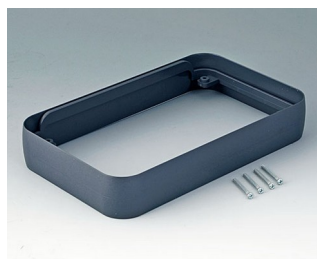

A9153018
Intermediate ring XL
ABS (UL 94 HB)
lava
96x154x26mm