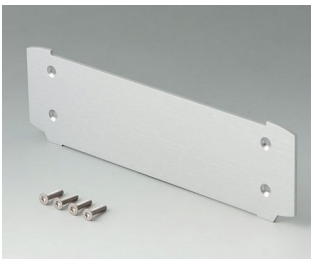

B3507025
Aluminium end plate
Aluminium
matt anodised