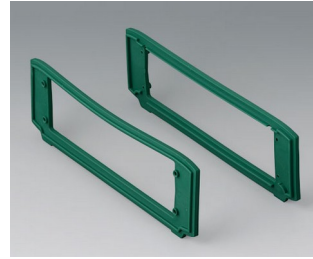

**B3407031**  
SMART-TERMINAL 240  
Aluminium AlMgSi 0.5  
matt anodised  
282x170x50mm  
IP 54

**B3407032**  
SMART-TERMINAL 240  
Aluminium AlMgSi 0.5  
matt anodised  
282x170x50mm  
IP 54

# SMART-TERMINAL 智能终端盒

**B3407033**  
SMART-TERMINAL 240  
Aluminium AlMgSi 0.5  
matt anodised  
244x170x50mm

**B3507011**  
Side covers set  
ASA+PC (UL 94 V-0)  
lava

**B3507016**  
Designer seals set, green  
TPV 50A  
green