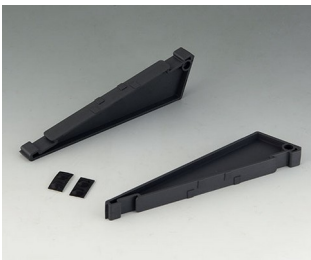

“底座” 配件

B3507030
Case canting kit
ASA+PC (UL 94 V-0)
lava