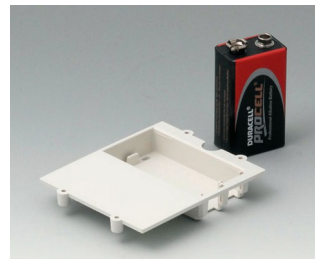

A9177310
Battery compartment, 1 x 9 V
ABS (UL 94 HB)