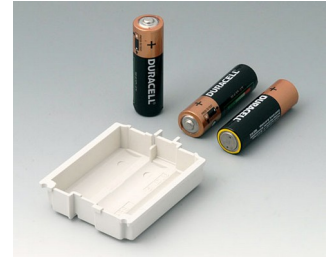

A9176137
Station XS
ABS (UL 94 HB)
off-white RAL 9002

A9176139
Station XS
ABS (UL 94 HB)
black RAL 9005

A9176158
Battery compartment XS, 3 x AA
ABS (UL 94 HB)
off-white RAL 9002

A9177137
Station S
ABS (UL 94 HB)
off-white RAL 9002