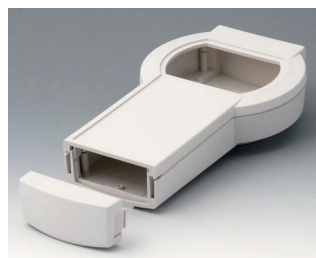

A9079207
DATEC-CONTROL L, Vers. II
ABS (UL 94 HB)
off-white RAL 9002
266x144x60mm
IP 54 opt.