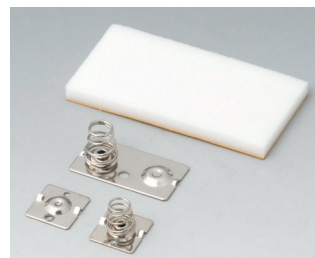

A9176007
Set of battery clips, 2 x AA
Steel
nickel-plated

A9176008
Set of battery clips, 3 x AA
Steel
nickel-plated

DATEC-CONTROL 大屏盒

A9176128
Battery compartment XS, 2 x AA
or 1 x 9V
ABS (UL 94 HB)

A9176158
Battery compartment XS, 3 x AA
ABS (UL 94 HB)
off-white RAL 9002