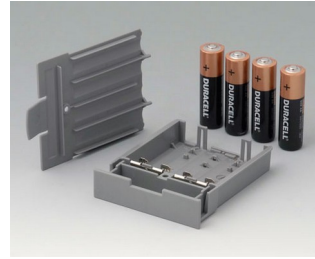

A9178128
Battery compartment, M/L, 4 x
AA
PC
volcano