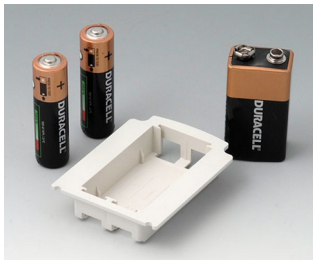

A9174006
Set of battery clips, 1 x 9 V
Steel
tin-plated

A9176007
Set of battery clips, 2 x AA
Steel
nickel-plated

A9176008
Set of battery clips, 3 x AA
Steel
nickel-plated

DATEC-CONTROL 大屏盒

A9176128
Battery compartment XS, 2 x AA
or 1 x 9V
ABS (UL 94 HB)