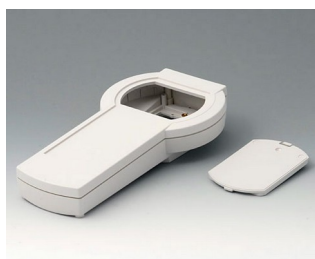

A9077207
DATEC-CONTROL S, Vers. II
ABS (UL 94 HB)
off-white RAL 9002
228x117x47mm
IP 65 opt.