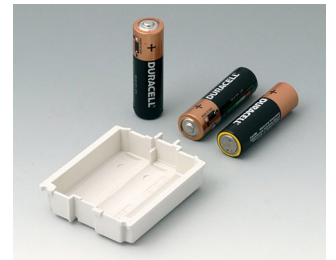

DATEC-CONTROL 大屏盒

A9176128
Battery compartment XS, 2 x AA
or 1 x 9V
ABS (UL 94 HB)

A9176137
Station XS
ABS (UL 94 HB)
off-white RAL 9002

A9176139
Station XS
ABS (UL 94 HB)
black RAL 9005

A9176158
Battery compartment XS, 3 x AA
ABS (UL 94 HB)
off-white RAL 9002