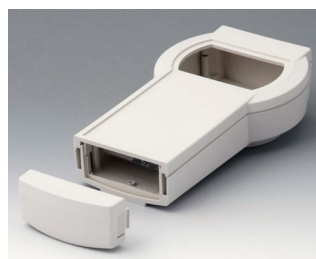

A9078207
DATEC-CONTROL M, Vers. II
ABS (UL 94 HB)
off-white RAL 9002
243x130x60mm
IP 54 opt.