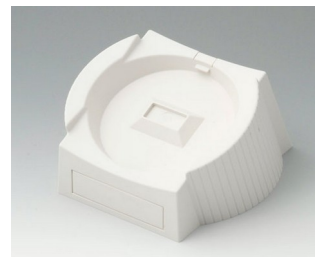

A9177137
Station S
ABS (UL 94 HB)
off-white RAL 9002

A9177139
Station S
ABS (UL 94 HB)
black RAL 9005

DATEC-CONTROL 大屏盒

A9178007
Contacts, male
gold-plated

A9178118
Battery compartment holder
PC
volcano

A9178128
Battery compartment, M/L, 4 x
AA
PC
volcano