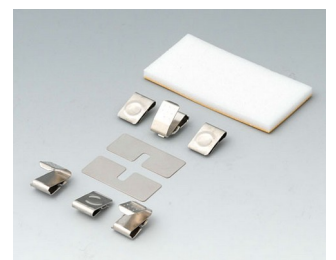

A9174006
Set of battery clips, 1 x 9 V
Steel
tin-plated

A9176007
Set of battery clips, 2 x AA
Steel
nickel-plated

A9176008
Set of battery clips, 3 x AA
Steel
nickel-plated

DATEC-CONTROL 大屏盒

A9176128
Battery compartment XS, 2 x AA
or 1 x 9V
ABS (UL 94 HB)