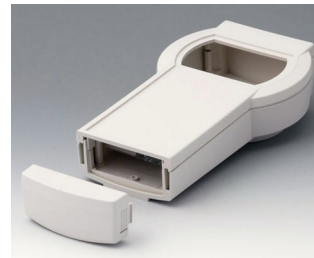

A9078207
DATEC-CONTROL M, Vers. II
ABS (UL 94 HB)
off-white RAL 9002
243x130x60mm
IP 54 opt.