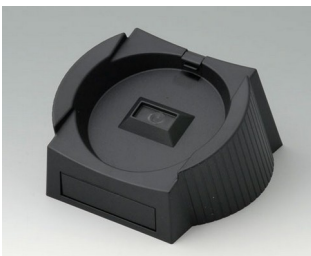

A9178139
Station, Vers. I
ABS (UL 94 HB)
black RAL 9005