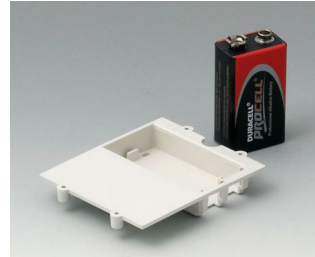

A9177310
Battery compartment, 1 x 9 V
ABS (UL 94 HB)