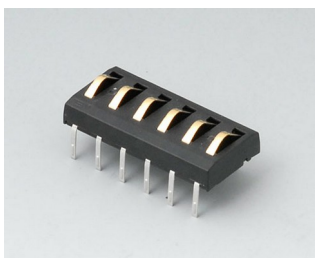

A9226337
Wall suspension element
ABS (UL 94 HB)
off-white RAL 9002

A9226339
Wall suspension element
ABS (UL 94 HB)
black RAL 9005

“手提”盒附件

A9100002
Ring eyelet
PA 6
volcano

附件

A9178007
Contacts, male
gold-plated