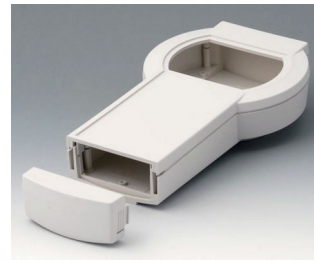

A9079207
DATEC-CONTROL L, Vers. II
ABS (UL 94 HB)
off-white RAL 9002
266x144x60mm
IP 54 opt.