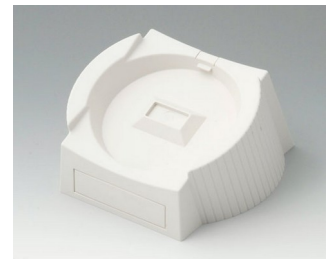

A9178137
Station, Vers. I
ABS (UL 94 HB)
off-white RAL 9002