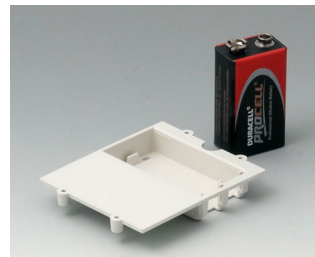

A9177310
Battery compartment, 1 x 9 V
ABS (UL 94 HB)