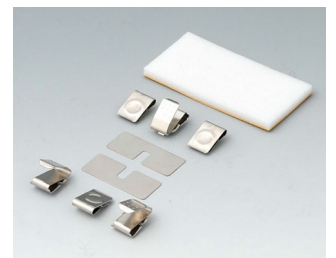

A9176007
Set of battery clips, 2 x AA
Steel
nickel-plated

A9176008
Set of battery clips, 3 x AA
Steel
nickel-plated

DATEC-CONTROL 大屏盒

A9176128
Battery compartment XS, 2 x AA
or 1 x 9V
ABS (UL 94 HB)

A9176158
Battery compartment XS, 3 x AA
ABS (UL 94 HB)
off-white RAL 9002