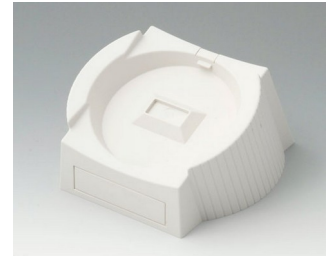

A9178137
Station, Vers. I
ABS (UL 94 HB)
off-white RAL 9002