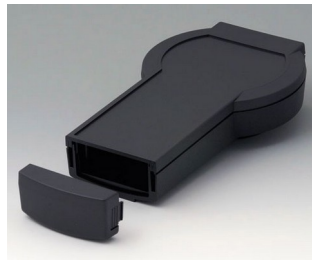

A9079109
DATEC-CONTROL L, Vers. I
ABS (UL 94 HB)
black RAL 9005
266x144x60mm
IP 54 opt.