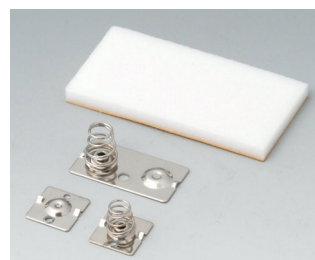

A9174006
Set of battery clips, 1 x 9 V
Steel
tin-plated

A9176007
Set of battery clips, 2 x AA
Steel
nickel-plated

A9176008
Set of battery clips, 3 x AA
Steel
nickel-plated

DATEC-CONTROL 大屏盒

A9176128
Battery compartment XS, 2 x AA
or 1 x 9V
ABS (UL 94 HB)