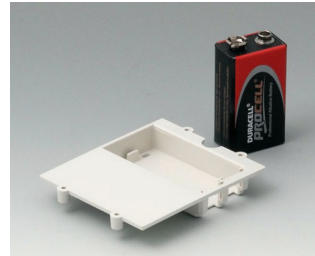

A9177310
Battery compartment, 1 x 9 V
ABS (UL 94 HB)