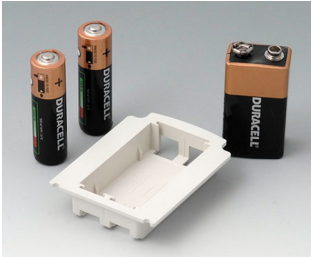

DATEC-CONTROL 大屏盒

A9176128
Battery compartment XS, 2 x AA
or 1 x 9V
ABS (UL 94 HB)