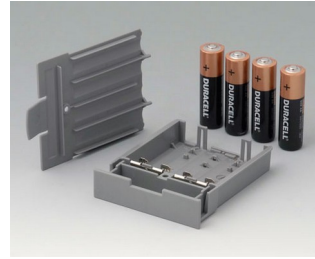

A9177137
Station S
ABS (UL 94 HB)
off-white RAL 9002

A9177139
Station S
ABS (UL 94 HB)
black RAL 9005

DATEC-CONTROL 大屏盒

A9178007
Contacts, male
gold-plated

A9178118
Battery compartment holder
PC
volcano

A9178128
Battery compartment, M/L, 4 x
AA
PC
volcano