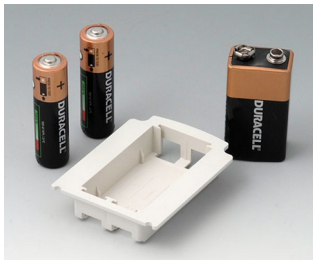

A9176007
Set of battery clips, 2 x AA
Steel
nickel-plated

A9176008
Set of battery clips, 3 x AA
Steel
nickel-plated

DATEC-CONTROL 大屏盒

A9176128
Battery compartment XS, 2 x AA
or 1 x 9V
ABS (UL 94 HB)

A9176158
Battery compartment XS, 3 x AA
ABS (UL 94 HB)
off-white RAL 9002