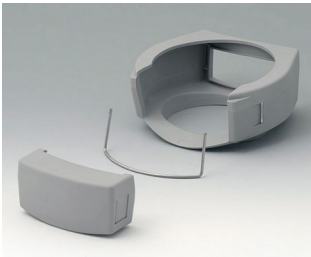

A9177001
Display window S
Acrylglas
clear

DATEC-CONTROL 大屏盒

A9177006
Sealing kit S

A9177008
Protector S
SBS (TPE)
volcano

A9178001
Display window M
Acrylglas
clear

A9178006
Sealing kit M

A9178108
Protector M
SBS (TPE)
volcano