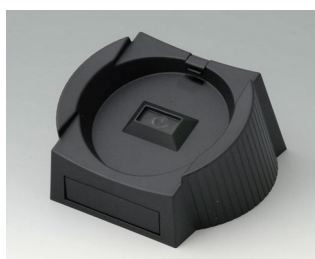

A9178139
Station, Vers. I
ABS (UL 94 HB)
black RAL 9005