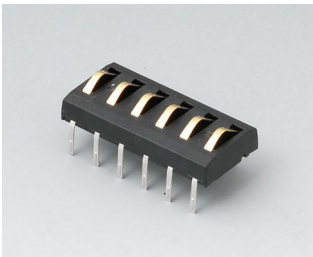

附件

A9178007
Contacts, male
gold-plated