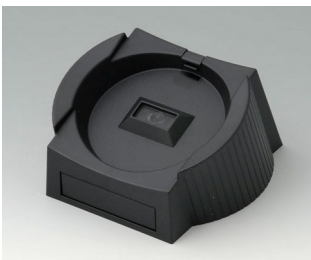

A9178139
Station, Vers. I
ABS (UL 94 HB)
black RAL 9005