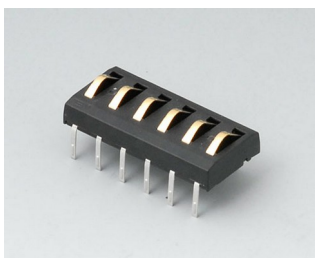

附件

A9178007
Contacts, male
gold-plated