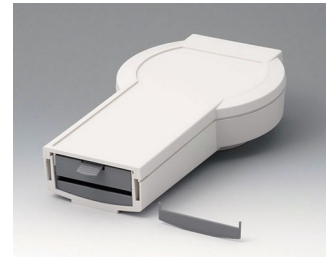

A9176158
Battery compartment XS, 3 x AA
ABS (UL 94 HB)
off-white RAL 9002

A9177310
Battery compartment, 1 x 9 V
ABS (UL 94 HB)

A9178118
Battery compartment holder
PC
volcano

A9178128
Battery compartment, M/L, 4 x
AA
PC
volcano

A9178158
Battery compartment, M/L, 5 x
AA
PC
volcano

A9178178
End plate for electronic area,
Vers. I
PC
volcano

A9178188
End plate for electronic area,
Vers. II
PC
volcano

A9178198
End plate for electronic area,
Vers. III
PC
volcano