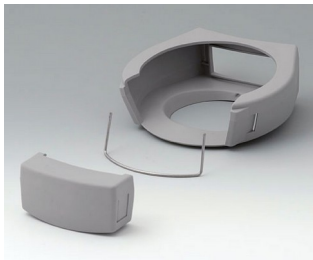

A9179108
Protector L
SBS (TPE)
volcano