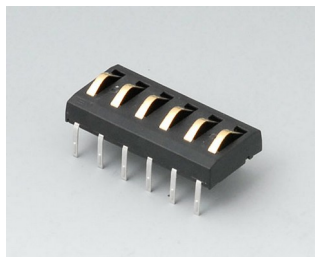

DATEC-CONTROL 大屏盒

A9178007
Contacts, male
gold-plated