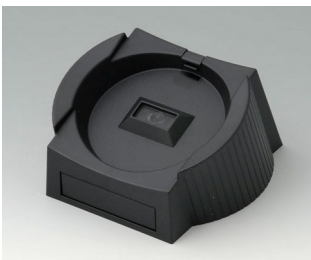

A9177139
Station S
ABS (UL 94 HB)
black RAL 9005

DATEC-CONTROL 大屏盒

A9178007
Contacts, male
gold-plated

A9178118
Battery compartment holder
PC
volcano

A9178128
Battery compartment, M/L, 4 x
AA
PC
volcano

A9178137
Station, Vers. I
ABS (UL 94 HB)
off-white RAL 9002