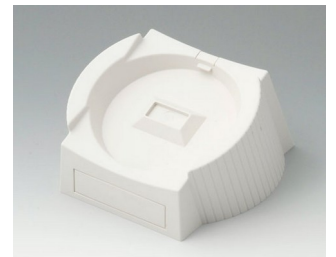

A9178137
Station, Vers. I
ABS (UL 94 HB)
off-white RAL 9002