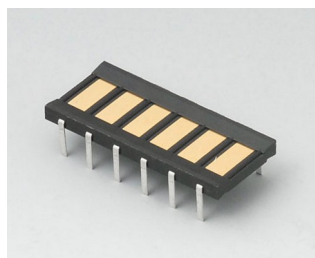

“手提”盒附件

A910002
Ring eyelet
PA 6
volcano

附件

A9178007
Contacts, male
gold-plated

A9178008
Contacts, female
gold-plated

保留技术更改可能性。© OKW 机盒系统, Buchen/德国。