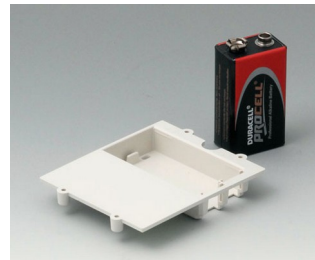

A9176007
Set of battery clips, 2 x AA
Steel
nickel-plated

A9176008
Set of battery clips, 3 x AA
Steel
nickel-plated

DATEC-CONTROL 大屏盒

A9176128
Battery compartment XS, 2 x AA
or 1 x 9V
ABS (UL 94 HB)

A9176158
Battery compartment XS, 3 x AA
ABS (UL 94 HB)
off-white RAL 9002