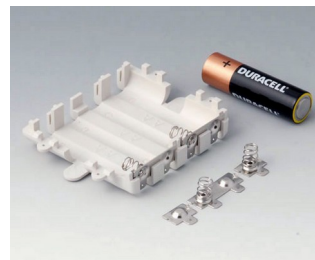

A9178178
End plate for electronic area,
Vers. I
PC
volcano

A9178188
End plate for electronic area,
Vers. II
PC
volcano

A9178198
End plate for electronic area,
Vers. III
PC
volcano

A9250250
Battery spacer
PE foam
50x25x4mm