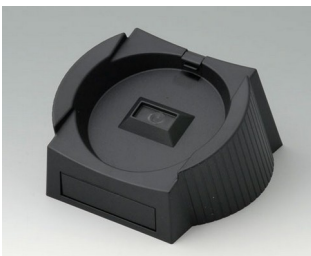

A9177137
Station S
ABS (UL 94 HB)
off-white RAL 9002

A9177139
Station S
ABS (UL 94 HB)
black RAL 9005

A9177310
Battery compartment, 1 x 9 V
ABS (UL 94 HB)

A9178137
Station, Vers. I
ABS (UL 94 HB)
off-white RAL 9002