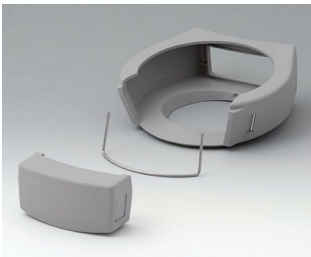

A9179108
Protector L
SBS (TPE)
volcano