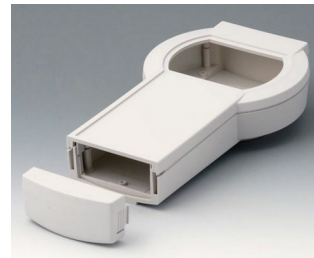

A9079207
DATEC-CONTROL L, Vers. II
ABS (UL 94 HB)
off-white RAL 9002
266x144x60mm
IP 54 opt.