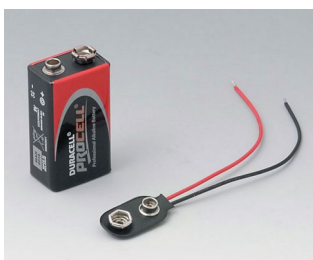

“电池” 配件

A9160003
Plug-in contact, 1 x 9 V (PP3)