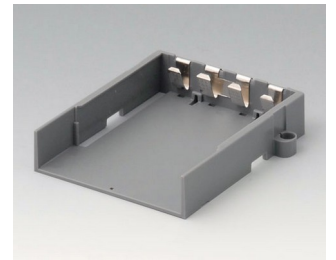

A9178118
Battery compartment holder
PC
volcano