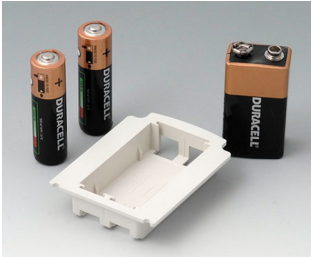

DATEC-CONTROL 大屏盒

A9176128
Battery compartment XS, 2 x AA
or 1 x 9V
ABS (UL 94 HB)

A9176137
Station XS
ABS (UL 94 HB)
off-white RAL 9002

A9176139
Station XS
ABS (UL 94 HB)
black RAL 9005

A9176158
Battery compartment XS, 3 x AA
ABS (UL 94 HB)
off-white RAL 9002