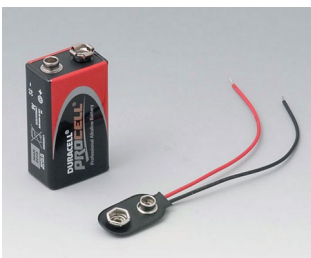

“电池” 配件

A9160003
Plug-in contact, 1 x 9 V (PP3)