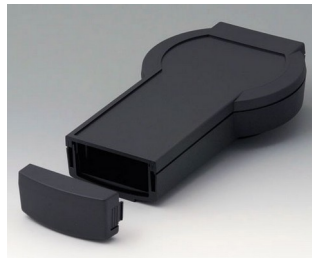

A9079109
DATEC-CONTROL L, Vers. I
ABS (UL 94 HB)
black RAL 9005
266x144x60mm
IP 54 opt.