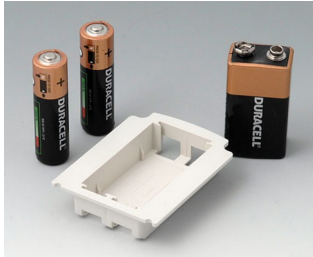

DATEC-CONTROL 大屏盒

A9176128
Battery compartment XS, 2 x AA
or 1 x 9V
ABS (UL 94 HB)