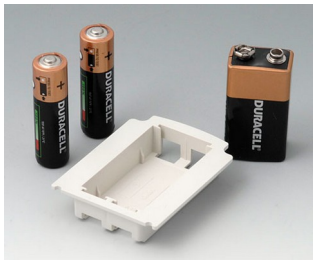

DATEC-CONTROL 大屏盒

A9176128
Battery compartment XS, 2 x AA
or 1 x 9V
ABS (UL 94 HB)

A9176137
Station XS
ABS (UL 94 HB)
off-white RAL 9002

A9176139
Station XS
ABS (UL 94 HB)
black RAL 9005

A9176158
Battery compartment XS, 3 x AA
ABS (UL 94 HB)
off-white RAL 9002