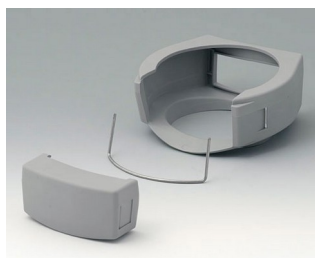

# DATEC-CONTROL 大屏盒

A9177006  
Sealing kit S

A9177008  
Protector S  
SBS (TPE)  
volcano

A9178001  
Display window M  
Acrylglas  
clear

A9178006  
Sealing kit M

A9178108  
Protector M  
SBS (TPE)  
volcano