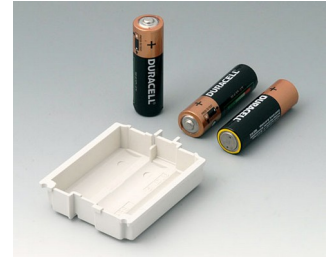

A9176158
Battery compartment XS, 3 x AA
ABS (UL 94 HB)
off-white RAL 9002