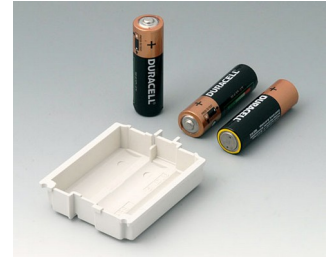

DATEC-CONTROL 大屏盒

A9176128
Battery compartment XS, 2 x AA
or 1 x 9V
ABS (UL 94 HB)

A9176137
Station XS
ABS (UL 94 HB)
off-white RAL 9002

A9176139
Station XS
ABS (UL 94 HB)
black RAL 9005

A9176158
Battery compartment XS, 3 x AA
ABS (UL 94 HB)
off-white RAL 9002