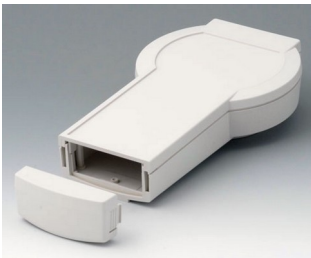

A9079107
DATEC-CONTROL L, Vers. I
ABS (UL 94 HB)
off-white RAL 9002
266x144x60mm
IP 54 opt.