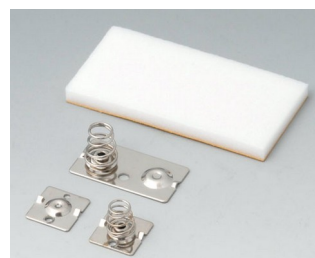

A9174006
Set of battery clips, 1 x 9 V
Steel
tin-plated

A9176007
Set of battery clips, 2 x AA
Steel
nickel-plated

A9176008
Set of battery clips, 3 x AA
Steel
nickel-plated

DATEC-CONTROL 大屏盒

A9176128
Battery compartment XS, 2 x AA
or 1 x 9V
ABS (UL 94 HB)