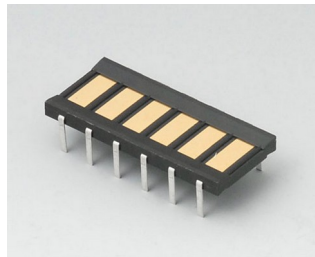

“手提”盒附件

A910002
Ring eyelet
PA 6
volcano

附件

A9178007
Contacts, male
gold-plated

A9178008
Contacts, female
gold-plated

保留技术更改可能性。© OKW 机盒系统, Buchen/德国。