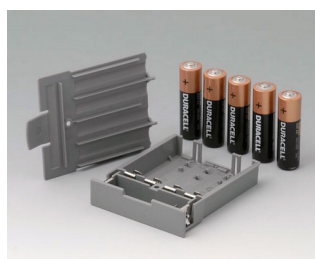

A9178158
Battery compartment, M/L, 5 x
AA
PC
volcano