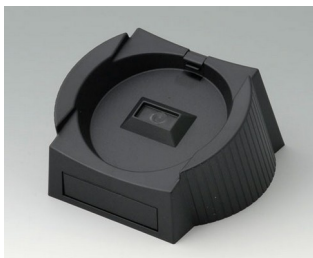

A9177137
Station S
ABS (UL 94 HB)
off-white RAL 9002

A9177139
Station S
ABS (UL 94 HB)
black RAL 9005

A9177310
Battery compartment, 1 x 9 V
ABS (UL 94 HB)

A9178137
Station, Vers. I
ABS (UL 94 HB)
off-white RAL 9002