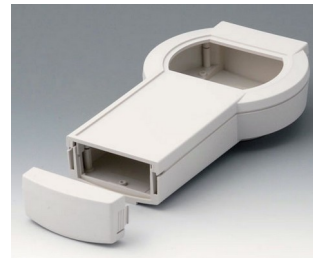

A9079207
DATEC-CONTROL L, Vers. II
ABS (UL 94 HB)
off-white RAL 9002
266x144x60mm
IP 54 opt.