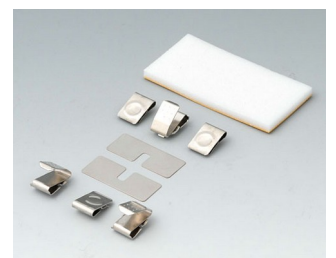

A9174006
Set of battery clips, 1 x 9 V
Steel
tin-plated

A9176007
Set of battery clips, 2 x AA
Steel
nickel-plated

A9176008
Set of battery clips, 3 x AA
Steel
nickel-plated

DATEC-CONTROL 大屏盒

A9176128
Battery compartment XS, 2 x AA
or 1 x 9V
ABS (UL 94 HB)