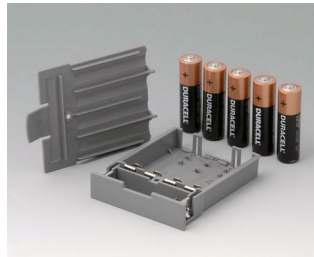

A9176158
Battery compartment XS, 3 x AA
ABS (UL 94 HB)
off-white RAL 9002

A9177310
Battery compartment, 1 x 9 V
ABS (UL 94 HB)

A9178118
Battery compartment holder
PC
volcano

A9178128
Battery compartment, M/L, 4 x
AA
PC
volcano

A9178158
Battery compartment, M/L, 5 x
AA
PC
volcano

A9178178
End plate for electronic area,
Vers. I
PC
volcano

A9178188
End plate for electronic area,
Vers. II
PC
volcano

A9178198
End plate for electronic area,
Vers. III
PC
volcano