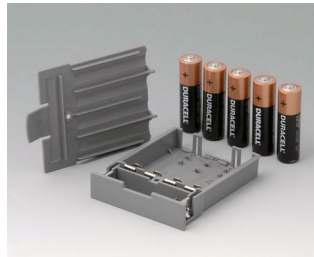

A9178158
Battery compartment, M/L, 5 x
AA
PC
volcano