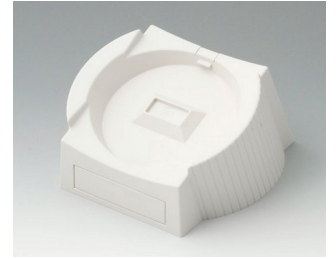

# DATEC-CONTROL 大屏盒

**A9178007**  
Contacts, male  
gold-plated

**A9178118**  
Battery compartment holder  
PC  
volcano

**A9178128**  
Battery compartment, M/L, 4 x  
AA  
PC  
volcano

**A9178137**  
Station, Vers. I  
ABS (UL 94 HB)  
off-white RAL 9002