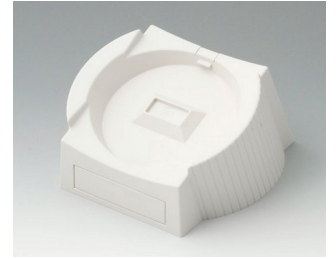

A9177137
Station S
ABS (UL 94 HB)
off-white RAL 9002

A9177139
Station S
ABS (UL 94 HB)
black RAL 9005

DATEC-CONTROL 大屏盒

A9178007
Contacts, male
gold-plated

A9178118
Battery compartment holder
PC
volcano

A9178128
Battery compartment, M/L, 4 x
AA
PC
volcano