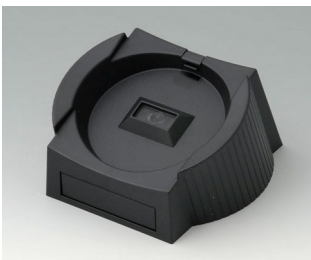

# DATEC-CONTROL 大屏盒

**A9178007**  
Contacts, male  
gold-plated

**A9178118**  
Battery compartment holder  
PC  
volcano

**A9178128**  
Battery compartment, M/L, 4 x  
AA  
PC  
volcano

**A9178137**  
Station, Vers. I  
ABS (UL 94 HB)  
off-white RAL 9002