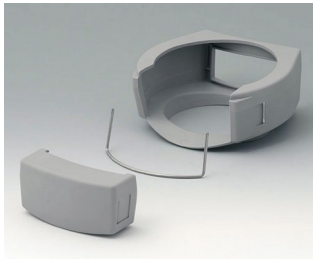

A9177001
Display window S
Acrylglas
clear

DATEC-CONTROL 大屏盒

A9177006
Sealing kit S

A9177008
Protector S
SBS (TPE)
volcano

A9178001
Display window M
Acrylglas
clear

A9178006
Sealing kit M

A9178108
Protector M
SBS (TPE)
volcano