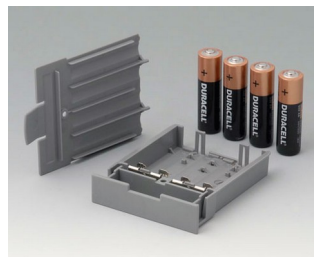

A9177137
Station S
ABS (UL 94 HB)
off-white RAL 9002

A9177139
Station S
ABS (UL 94 HB)
black RAL 9005

DATEC-CONTROL 大屏盒

A9178007
Contacts, male
gold-plated

A9178118
Battery compartment holder
PC
volcano

A9178128
Battery compartment, M/L, 4 x
AA
PC
volcano