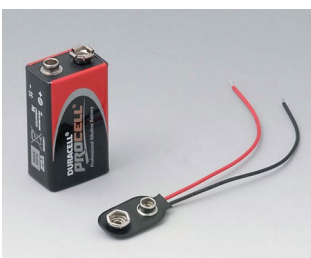

“电池” 配件

A9160003
Plug-in contact, 1 x 9 V (PP3)