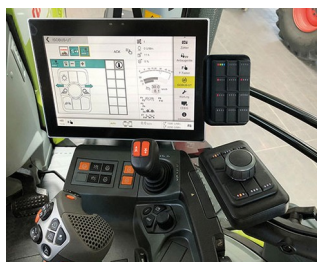

Digital joystick for ISO bus machines

Geiger counter with logging function

HRV scanner for analysing the autonomic nervous system

Module for smart mobility applications

Multimedia audioguide for museums

Real-time localisation in the healthcare sector