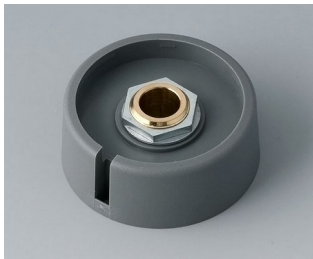

A3040088
COM-KNOBS 40, with recess
PA 6
volcano
40x16mm 8mm