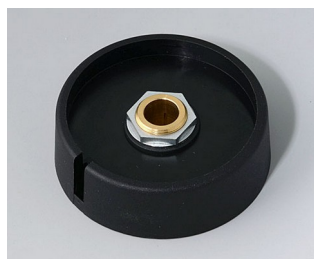

A3050089
COM-KNOBS 50, with recess
PA 6
nero
50x16mm 8mm