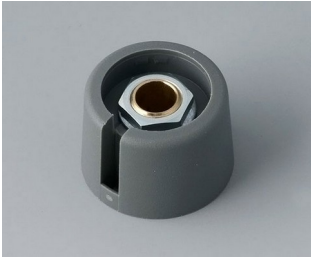

A3023049
COM-KNOBS 23, with recess
PA 6
nero
23x16mm 4mm

A3023068
COM-KNOBS 23, with recess
PA 6
volcano
23x16mm 6mm

A3023069
COM-KNOBS 23, with recess
PA 6
nero
23x16mm 6mm

COM-KNOBS

A3023638
COM-KNOBS 23, with recess
PA 6
volcano
23x16mm 1/4"

A3023639
COM-KNOBS 23, with recess
PA 6
nero
23x16mm 1/4"

A3031068
COM-KNOBS 31, with recess
PA 6
volcano
31x16mm 6mm

A3031069
COM-KNOBS 31, with recess
PA 6
nero
31x16mm 6mm

A3031638
COM-KNOBS 31, with recess
PA 6
volcano
31x16mm 1/4"