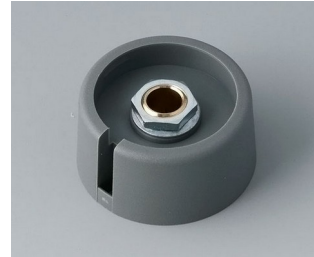

A3023049
COM-KNOBS 23, with recess
PA 6
nero
23x16mm 4mm

A3023068
COM-KNOBS 23, with recess
PA 6
volcano
23x16mm 6mm

A3023069
COM-KNOBS 23, with recess
PA 6
nero
23x16mm 6mm

COM-KNOBS

A3023638
COM-KNOBS 23, with recess
PA 6
volcano
23x16mm 1/4"

A3023639
COM-KNOBS 23, with recess
PA 6
nero
23x16mm 1/4"

A3031068
COM-KNOBS 31, with recess
PA 6
volcano
31x16mm 6mm

A3031069
COM-KNOBS 31, with recess
PA 6
nero
31x16mm 6mm

A3031638
COM-KNOBS 31, with recess
PA 6
volcano
31x16mm 1/4"