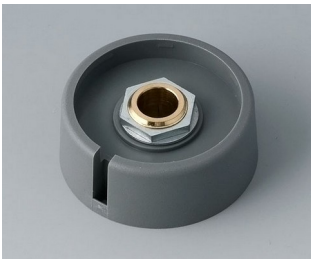

A3040088
COM-KNOBS 40, with recess
PA 6
volcano
40x16mm 8mm