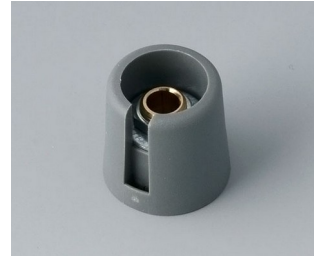

## Versões

**A3016048**  
COM-KNOBS 16, with recess  
PA 6  
volcano  
16x16mm 4mm

**A3016049**  
COM-KNOBS 16, with recess  
PA 6  
nero  
16x16mm 4mm

**A3016068**  
COM-KNOBS 16, with recess  
PA 6  
volcano  
16x16mm 6mm