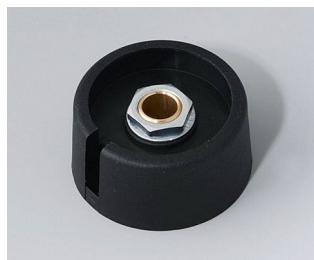

A3031639
COM-KNOBS 31, with recess
PA 6
nero
31x16mm 1/4"