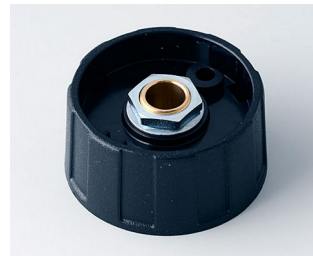

A2531060
ROUND KNOB 31, without line
ABS (UL 94 HB)
black RAL 9005
31x15mm 6mm