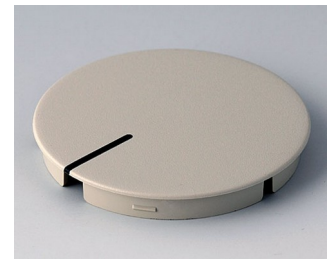

A4150107
Cover 50, with line
ABS (UL 94 HB)
pebble grey RAL 7032