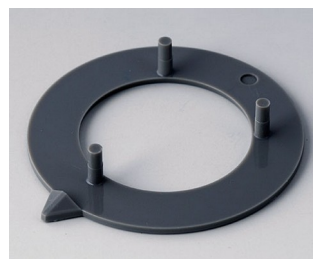

A4240008
Arrow disk 40
ABS (UL 94 HB)
dusty grey RAL 7037