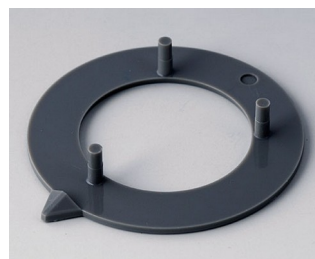

A4240008
Arrow disk 40
ABS (UL 94 HB)
dusty grey RAL 7037