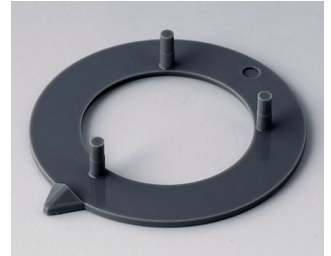

A4240008
Arrow disk 40
ABS (UL 94 HB)
dusty grey RAL 7037