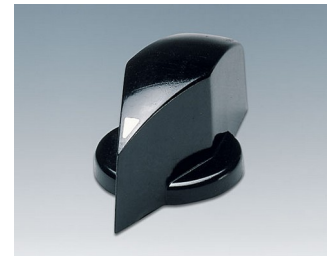

A1324860
TUNING KNOB, with lateral
screw fixing
PF
black RAL 9005
25x20mm 6mm