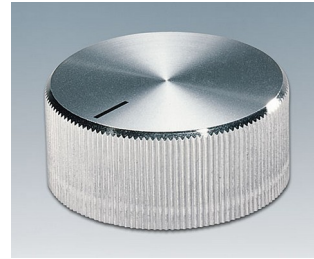

A1432261
TUNING KNOB, with lateral
screw fixing
ABS (UL 94 HB)
brilliant
32,8x14,4mm 6mm