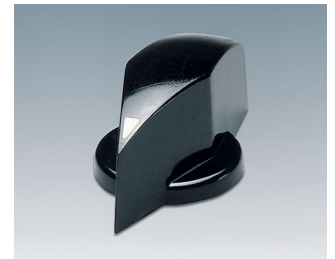

A1324860
TUNING KNOB, with lateral
screw fixing
PF
black RAL 9005
25x20mm 6mm