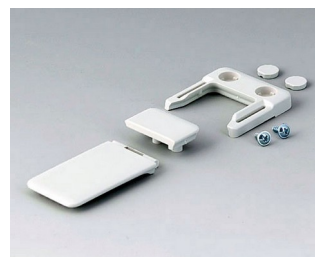

# ACESSÓRIOS DE TRANSPORTE

## Versões

**A9100001**  
Ring eyelet  
PA 6  
volcano

**A9100002**  
Ring eyelet  
PA 6  
volcano

**A9152047**  
Combi-Clip  
ABS (UL 94 HB)  
off-white RAL 9002  
45x27mm

**A9152048**  
Combi-Clip  
ABS (UL 94 HB)  
lava  
45x27mm