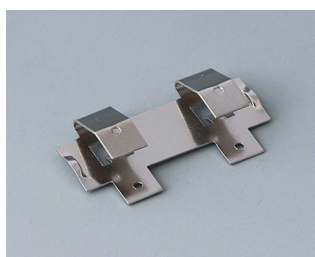

COMPART. DE BATERIA E SUPORTES E

BOTÃO P/ BATERIAS DE CÉLULA

Accessory "battery"

A9156002
Plug-in contact, 1 x 9 V (PP3)

A9161001
Set of battery clips, 4 x AA
Steel
tin-plated

A9193003
Battery-clips, double contact
Steel
tin-plated

A9193004
Battery-clips, single contact
Steel
tin-plated

A9193005
Battery clips, double contact
Steel
nickel-plated

A9193006
Battery-clips, single contact
Steel
nickel-plated

A9193008
Battery clips, double contact
CuBe
nickel-plated