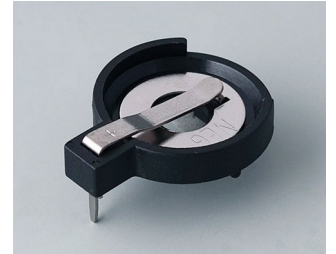

# BOTÃO P/ BATERIAS DE CÉLULA

## Versões

**A9156001**  
Battery holder, 2 x AA  
PP  
black RAL 9005

**A9156003**  
Battery holder, 1 x 9 V (PP3)  
Steel  
nickel-plated

**A9174004**  
Battery compartment, 4 x AA  
ABS (UL 94 HB)  
off-white RAL 9002

**A9193037**  
Button cell holder, Ø 20 mm

**A9193038**  
Button cell holder, Ø 23 mm

**A9193039**  
Button cell holder, Ø 12 mm

**A9193040**  
Button cell holder, Ø 16 mm

**A9250250**  
Battery spacer  
PE foam  
50x25x4mm