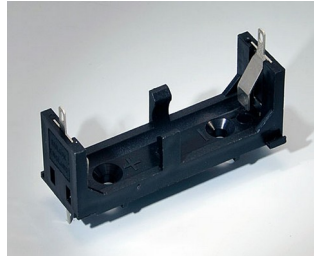

A9303310
Battery holder, 1 x AA
PA
black RAL 9005