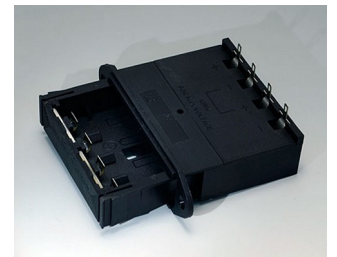

A9156003
Battery holder, 1 x 9 V (PP3)
Steel
nickel-plated

A9174004
Battery compartment, 4 x AA
ABS (UL 94 HB)
off-white RAL 9002

A9193037
Button cell holder, Ø 20 mm

A9193038
Button cell holder, Ø 23 mm

A9193039
Button cell holder, Ø 12 mm

A9193040
Button cell holder, Ø 16 mm

A9250250
Battery spacer
PE foam
50x25x4mm

A9250251
Battery spacer
PE foam
50x25x3mm

A9301330
Battery holder, 3 x AA
PA
black RAL 9005

A9302510
Battery holder, 1 x 9 V (PP3)
PA
black RAL 9005

A9302540
Battery holder, 4 x AA
PA
black RAL 9005

COMPART. DE BATERIA E SUPORTES E

BOTÃO P/ BATERIAS DE CÉLULA

A9303210
Battery holder, 1 x C
PA
black RAL 9005