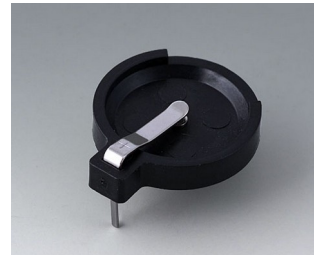

# BOTÃO P/ BATERIAS DE CÉLULA

## Versões

**A9156001**  
Battery holder, 2 x AA  
PP  
black RAL 9005

**A9156003**  
Battery holder, 1 x 9 V (PP3)  
Steel  
nickel-plated

**A9174004**  
Battery compartment, 4 x AA  
ABS (UL 94 HB)  
off-white RAL 9002

**A9193037**  
Button cell holder, Ø 20 mm

**A9193038**  
Button cell holder, Ø 23 mm

**A9193039**  
Button cell holder, Ø 12 mm

**A9193040**  
Button cell holder, Ø 16 mm

**A9250250**  
Battery spacer  
PE foam  
50x25x4mm