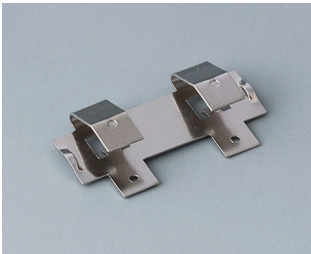

COMPART. DE BATERIA E SUPORTES E

BOTÃO P/ BATERIAS DE CÉLULA

Accessory "battery"

A9156002
Plug-in contact, 1 x 9 V (PP3)

A9161001
Set of battery clips, 4 x AA
Steel
tin-plated

A9193003
Battery-clips, double contact
Steel
tin-plated

A9193004
Battery-clips, single contact
Steel
tin-plated

A9193005
Battery clips, double contact
Steel
nickel-plated

A9193006
Battery-clips, single contact
Steel
nickel-plated

A9193008
Battery clips, double contact
CuBe
nickel-plated