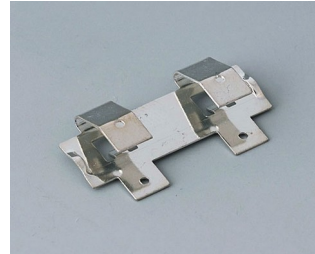

A9193003
Battery-clips, double contact
Steel
tin-plated