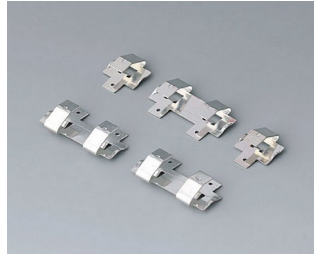

A9161001
Set of battery clips, 4 x AA
Steel
tin-plated