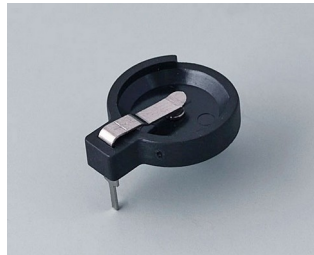

# BOTÃO P/ BATERIAS DE CÉLULA

## Versões

**A9156001**  
Battery holder, 2 x AA  
PP  
black RAL 9005

**A9156003**  
Battery holder, 1 x 9 V (PP3)  
Steel  
nickel-plated

**A9174004**  
Battery compartment, 4 x AA  
ABS (UL 94 HB)  
off-white RAL 9002

**A9193037**  
Button cell holder, Ø 20 mm

**A9193038**  
Button cell holder, Ø 23 mm

**A9193039**  
Button cell holder, Ø 12 mm

**A9193040**  
Button cell holder, Ø 16 mm

**A9250250**  
Battery spacer  
PE foam  
50x25x4mm