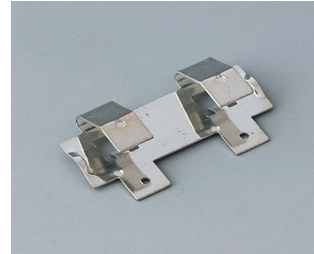

## BOTÃO P/ BATERIAS DE CÉLULA

### Accessory "battery"

**A9156002**  
Plug-in contact, 1 x 9 V (PP3)

**A9161001**  
Set of battery clips, 4 x AA  
Steel  
tin-plated

**A9193003**  
Battery-clips, double contact  
Steel  
tin-plated

**A9193004**  
Battery-clips, single contact  
Steel  
tin-plated