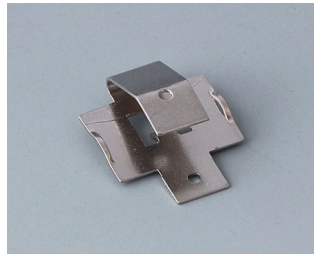

COMPART. DE BATERIA E SUPORTES E

BOTÃO P/ BATERIAS DE CÉLULA

Accessory "battery"

A9156002
Plug-in contact, 1 x 9 V (PP3)

A9161001
Set of battery clips, 4 x AA
Steel
tin-plated

A9193003
Battery-clips, double contact
Steel
tin-plated

A9193004
Battery-clips, single contact
Steel
tin-plated

A9193005
Battery clips, double contact
Steel
nickel-plated

A9193006
Battery-clips, single contact
Steel
nickel-plated

A9193008
Battery clips, double contact
CuBe
nickel-plated