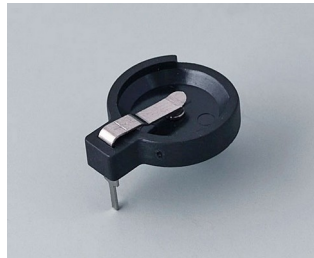

# BOTÃO P/ BATERIAS DE CÉLULA

## Versões

**A9156001**  
Battery holder, 2 x AA  
PP  
black RAL 9005

**A9156003**  
Battery holder, 1 x 9 V (PP3)  
Steel  
nickel-plated

**A9174004**  
Battery compartment, 4 x AA  
ABS (UL 94 HB)  
off-white RAL 9002

**A9193037**  
Button cell holder, Ø 20 mm

**A9193038**  
Button cell holder, Ø 23 mm

**A9193039**  
Button cell holder, Ø 12 mm

**A9193040**  
Button cell holder, Ø 16 mm

**A9250250**  
Battery spacer  
PE foam  
50x25x4mm