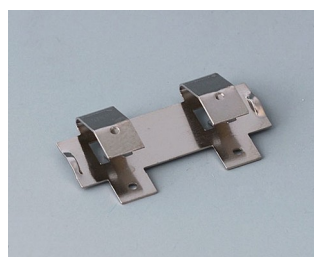

COMPART. DE BATERIA E SUPORTES E

BOTÃO P/ BATERIAS DE CÉLULA

Accessory "battery"

A9156002
Plug-in contact, 1 x 9 V (PP3)

A9161001
Set of battery clips, 4 x AA
Steel
tin-plated

A9193003
Battery-clips, double contact
Steel
tin-plated

A9193004
Battery-clips, single contact
Steel
tin-plated

A9193005
Battery clips, double contact
Steel
nickel-plated

A9193006
Battery-clips, single contact
Steel
nickel-plated

A9193008
Battery clips, double contact
CuBe
nickel-plated