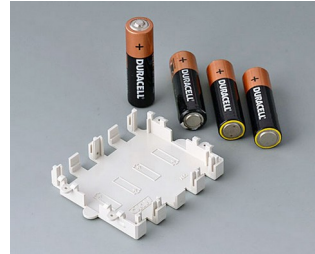

# BOTÃO P/ BATERIAS DE CÉLULA

## Versões

**A9156001**  
Battery holder, 2 x AA  
PP  
black RAL 9005

**A9156003**  
Battery holder, 1 x 9 V (PP3)  
Steel  
nickel-plated

**A9174004**  
Battery compartment, 4 x AA  
ABS (UL 94 HB)  
off-white RAL 9002