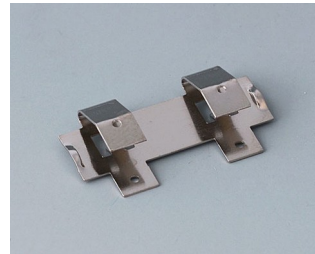

COMPART. DE BATERIA E SUPORTES E

BOTÃO P/ BATERIAS DE CÉLULA

Accessory "battery"

A9156002
Plug-in contact, 1 x 9 V (PP3)

A9161001
Set of battery clips, 4 x AA
Steel
tin-plated

A9193003
Battery-clips, double contact
Steel
tin-plated

A9193004
Battery-clips, single contact
Steel
tin-plated

A9193005
Battery clips, double contact
Steel
nickel-plated

A9193006
Battery-clips, single contact
Steel
nickel-plated

A9193008
Battery clips, double contact
CuBe
nickel-plated

A9193009
Battery clips, single contact
CuBe
nickel-plated

Sujeito à modificações técnicas sem aviso prévio. © de OKW Gehäusesysteme, Buchen/Alemanha.