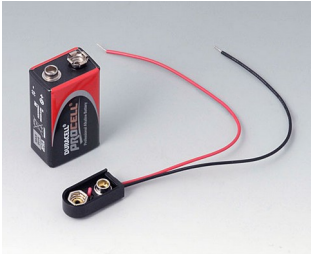

COMPART. DE BATERIA E SUPORTES E

BOTÃO P/ BATERIAS DE CÉLULA

Accessory "battery"

A9156002
Plug-in contact, 1 x 9 V (PP3)

A9161001
Set of battery clips, 4 x AA
Steel
tin-plated

A9193003
Battery-clips, double contact
Steel
tin-plated