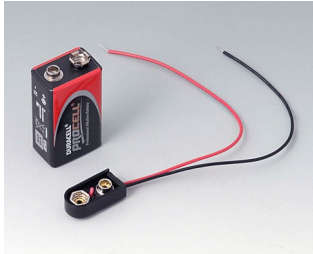

COMPART. DE BATERIA E SUPORTES E

BOTÃO P/ BATERIAS DE CÉLULA

Accessory "battery"

A9156002
Plug-in contact, 1 x 9 V (PP3)