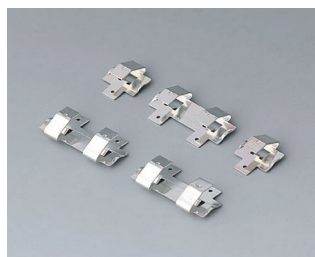

A9338119
Battery compartment kit, 5 x AA
ABS (UL 94 HB)
black RAL 9005
93x98mm
IP 54

A9338218
Battery compartment kit, 5 x AA
ASA+PC (UL 94 V-0)
lava
93x98mm
IP 54

A9345217
Set of battery compartment, 4 x
AA
ABS (UL 94 HB)
off-white RAL 9002

COMPART. DE BATERIA E SUPORTES E

BOTÃO P/ BATERIAS DE CÉLULA

Accessory "battery"

A9156002
Plug-in contact, 1 x 9 V (PP3)

A9161001
Set of battery clips, 4 x AA
Steel
tin-plated

A9193003
Battery-clips, double contact
Steel
tin-plated

A9193004
Battery-clips, single contact
Steel
tin-plated

A9193005
Battery clips, double contact
Steel
nickel-plated

A9193006
Battery-clips, single contact
Steel
nickel-plated

A9193008
Battery clips, double contact
CuBe
nickel-plated