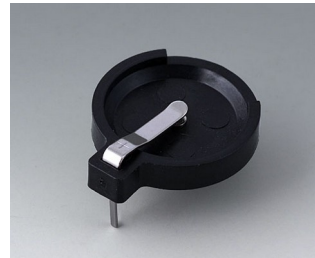

# BOTÃO P/ BATERIAS DE CÉLULA

## Versões

**A9156001**  
Battery holder, 2 x AA  
PP  
black RAL 9005

**A9156003**  
Battery holder, 1 x 9 V (PP3)  
Steel  
nickel-plated

**A9174004**  
Battery compartment, 4 x AA  
ABS (UL 94 HB)  
off-white RAL 9002

**A9193037**  
Button cell holder, Ø 20 mm

**A9193038**  
Button cell holder, Ø 23 mm

**A9193039**  
Button cell holder, Ø 12 mm

**A9193040**  
Button cell holder, Ø 16 mm

**A9250250**  
Battery spacer  
PE foam  
50x25x4mm