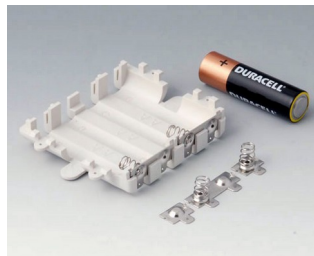

A9345217
Set of battery compartment, 4 x
AA
ABS (UL 94 HB)
off-white RAL 9002