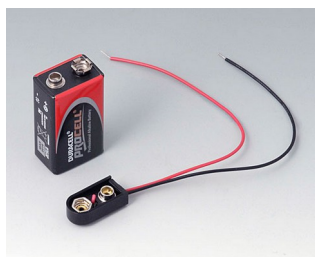

COMPART. DE BATERIA E SUPORTES E

BOTÃO P/ BATERIAS DE CÉLULA

Accessory "battery"

A9156002
Plug-in contact, 1 x 9 V (PP3)

A9161001
Set of battery clips, 4 x AA
Steel
tin-plated

A9193003
Battery-clips, double contact
Steel
tin-plated