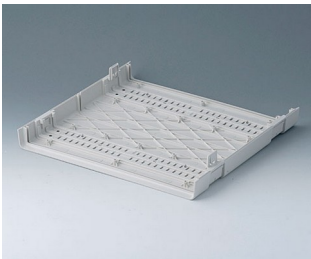

A0114170
Shell 42 TE
ABS (UL 94 HB)
off-white RAL 9002
260x250x27mm