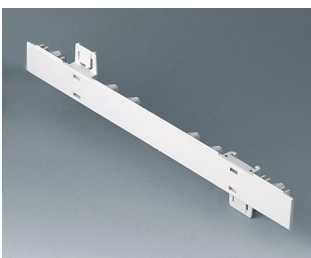

## Versões

**A0105270**  
Side panel 0.5 HE  
ABS (UL 94 HB)  
off-white RAL 9002  
250x22,25mm

**A0105280**  
Side panel 0.5 HE  
ABS (UL 94 HB)  
pebble grey RAL 7032  
250x22,25mm

**A0106270**  
Side panel 0.5 HE, for handle  
mounting  
ABS (UL 94 HB)  
off-white RAL 9002  
250x22,25mm