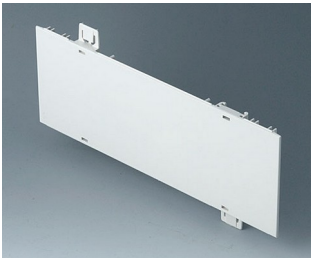

A0120270
Side panel 2 HE
ABS (UL 94 HB)
off-white RAL 9002
250x88,9mm