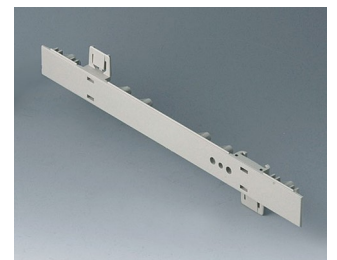

A0106280
Side panel 0.5 HE, for handle mounting
ABS (UL 94 HB)
pebble grey RAL 7032
250x22,25mm