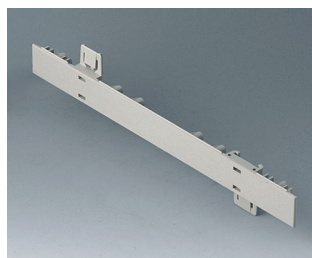

## Versões

**A0105270**  
Side panel 0.5 HE  
ABS (UL 94 HB)  
off-white RAL 9002  
250x22,25mm

**A0105280**  
Side panel 0.5 HE  
ABS (UL 94 HB)  
pebble grey RAL 7032  
250x22,25mm

**A0106270**  
Side panel 0.5 HE, for handle  
mounting  
ABS (UL 94 HB)  
off-white RAL 9002  
250x22,25mm