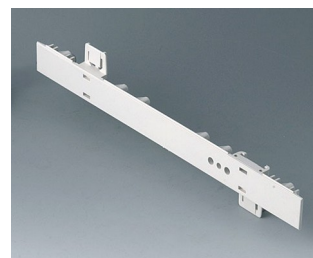

## Versões

**A0105270**  
Side panel 0.5 HE  
ABS (UL 94 HB)  
off-white RAL 9002  
250x22,25mm

**A0105280**  
Side panel 0.5 HE  
ABS (UL 94 HB)  
pebble grey RAL 7032  
250x22,25mm

**A0106270**  
Side panel 0.5 HE, for handle  
mounting  
ABS (UL 94 HB)  
off-white RAL 9002  
250x22,25mm