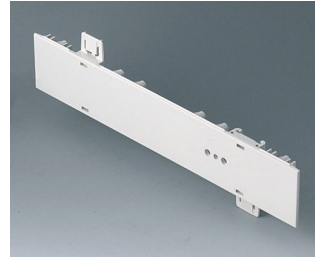

A0111270
Side panel 1 HE, for handle
mounting
ABS (UL 94 HB)
off-white RAL 9002
250x44,45mm