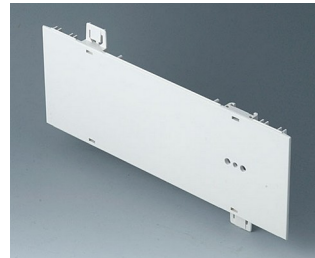

A0121270
Side panel 2 HE, for handle
mounting
ABS (UL 94 HB)
off-white RAL 9002
250x88,9mm