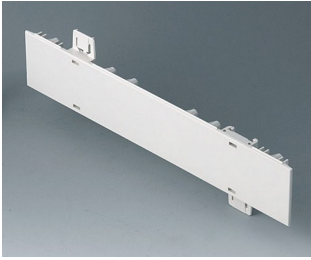

EURO CASE

A0110270
Side panel 1 HE
ABS (UL 94 HB)
off-white RAL 9002
250x44,45mm