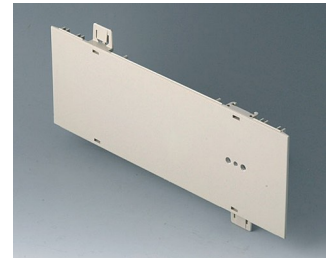

A0121280
Side panel 2 HE, for handle
mounting
ABS (UL 94 HB)
pebble grey RAL 7032
250x88,9mm