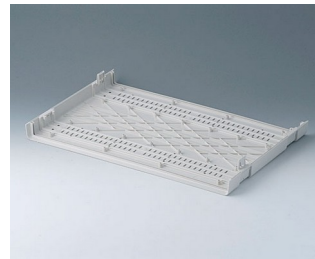

A0116170
Shell 63 TE
ABS (UL 94 HB)
off-white RAL 9002
367x250x27mm