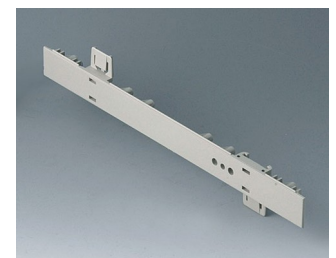

## Versões

**A0105270**  
Side panel 0.5 HE  
ABS (UL 94 HB)  
off-white RAL 9002  
250x22,25mm

**A0105280**  
Side panel 0.5 HE  
ABS (UL 94 HB)  
pebble grey RAL 7032  
250x22,25mm

**A0106270**  
Side panel 0.5 HE, for handle  
mounting  
ABS (UL 94 HB)  
off-white RAL 9002  
250x22,25mm