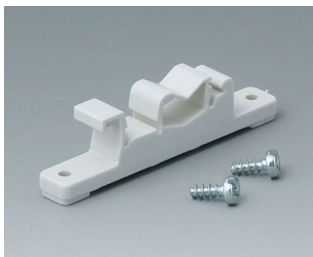

**B1075369**  
TOPTEC 194 F, Vers. I  
ABS (UL 94 HB)  
black RAL 9005  
194x115x46mm  
IP 40

**B1075465**  
TOPTEC 194 F, Vers. II  
ABS (UL 94 HB)  
off-white RAL 9002  
194x115x46mm  
IP 40

**B1075469**  
TOPTEC 194 F, Vers. II  
ABS (UL 94 HB)  
black RAL 9005  
194x115x46mm  
IP 40

## Accessory "wall/holder"

**B1300017**  
Fastening element for DIN-Rails  
PA 6  
off-white RAL 9002

**B1300019**  
Fastening element for DIN-Rails  
PA 6  
black RAL 9005

**B1340028**  
Wall suspension element for  
Topotec 102  
PC+ABS (UL 94 V-0)  
pebble grey RAL 7032