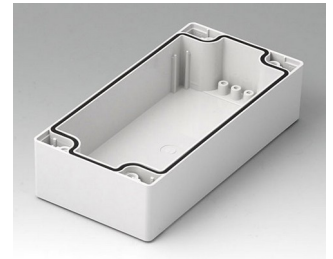

C2081602
Case shell 80, with groove
PC (UL 94 HB)
light grey RAL 7035
160x80x40mm