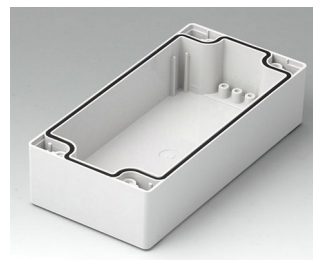

C2081601
Case shell 80, with groove
ABS (UL 94 HB)
light grey RAL 7035
160x80x40mm