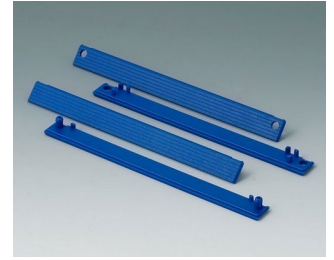

C2204162
Cover strips 160
PC (UL 94 HB)
silver grey RAL 7001

ROBUST-BOX

C2204164
Cover strips 160
PC (UL 94 HB)
red RAL 3020

C2204165
Cover strips 160
PC (UL 94 HB)
yellow RAL 1023

C2204166
Cover strips 160
PC (UL 94 HB)
green RAL 6024