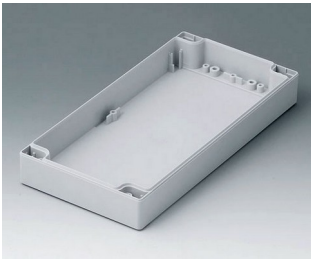

ROBUST-BOX

C0122401
Case shell 120, with tongue
ABS (UL 94 HB)
light grey RAL 7035
240x120x30mm