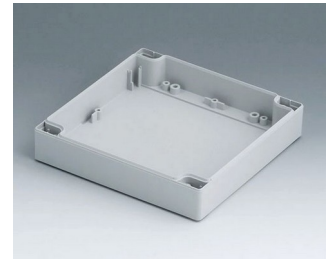

ROBUST-BOX

C0122401
Case shell 120, with tongue
ABS (UL 94 HB)
light grey RAL 7035
240x120x30mm

C0122402
Case shell 120, with tongue
PC (UL 94 HB)
light grey RAL 7035
240x120x30mm

C0161601
Case shell 160, with tongue
ABS (UL 94 HB)
light grey RAL 7035
160x160x30mm