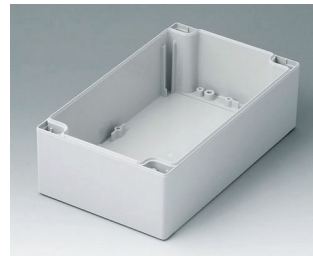

C2122002
Case shell 120, with tongue
PC (UL 94 HB)
light grey RAL 7035
200x120x60mm