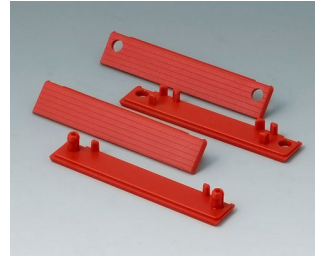

C2201084
Cover strips 80
PC (UL 94 HB)
red RAL 3020