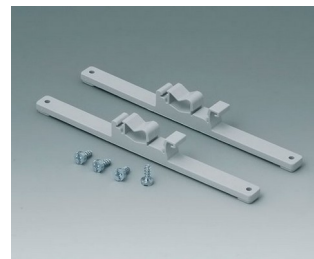

C2204168
Fastening elements to DIN-Rails
PA 6
light grey RAL 7035