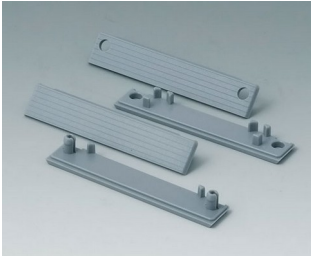

ROBUST-BOX

Accessory

C2201082
Cover strips 80
PC (UL 94 HB)
silver grey RAL 7001