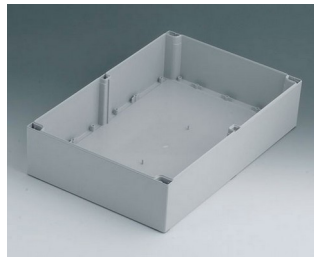

C3162401
Case shell 160, with groove
ABS (UL 94 HB)
light grey RAL 7035
240x160x60mm

C3162402
Case shell 160, with groove
PC (UL 94 HB)
light grey RAL 7035
240x160x60mm

C4203001
Case shell 200, with tongue
ABS (UL 94 HB)
light grey RAL 7035
300x200x80mm