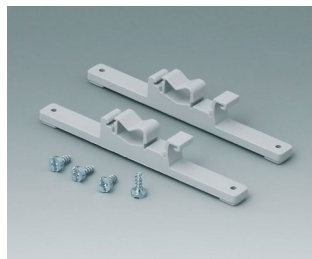

Accessory "wall/holder"

C2201088
Fastening elements to DIN-Rails
PA 6
light grey RAL 7035

C2203128
Fastening elements to DIN-Rails
PA 6
light grey RAL 7035

C2204168
Fastening elements to DIN-Rails
PA 6
light grey RAL 7035