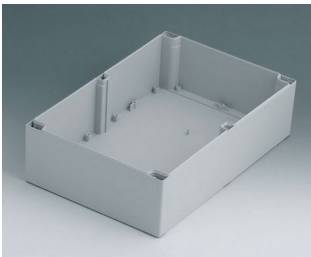

C3162401
Case shell 160, with groove
ABS (UL 94 HB)
light grey RAL 7035
240x160x60mm

C3162402
Case shell 160, with groove
PC (UL 94 HB)
light grey RAL 7035
240x160x60mm

C4203001
Case shell 200, with tongue
ABS (UL 94 HB)
light grey RAL 7035
300x200x80mm