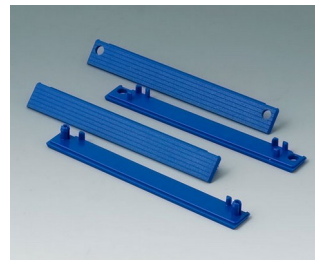

C2203127
Cover strips 120
PC (UL 94 HB)
blue RAL 5017