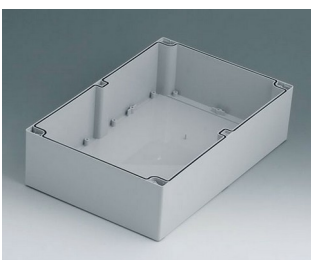

C2203001
 Case shell 200, with groove
 ABS (UL 94 HB)
 light grey RAL 7035
 300x200x40mm

C2243601
 Case shell 240, with groove
 ABS (UL 94 HB)
 light grey RAL 7035
 360x240x40mm

C2299001
 Assembly kit

C2299002
 Assembly kit