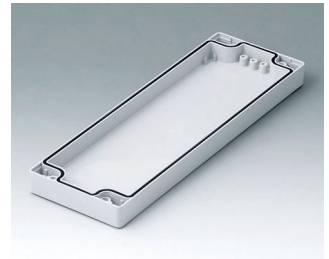

C0082402
Case shell 80, with groove
PC (UL 94 HB)
light grey RAL 7035
240x80x20mm