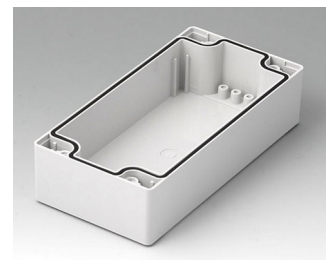

C2081602
Case shell 80, with groove
PC (UL 94 HB)
light grey RAL 7035
160x80x40mm