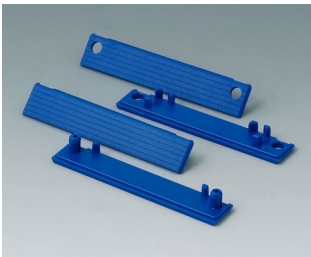

C2201087
Cover strips 80
PC (UL 94 HB)
blue RAL 5017