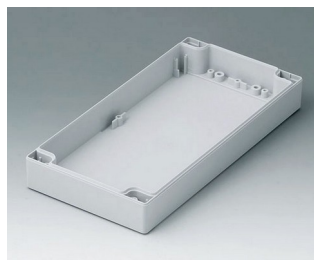

C0122402
Case shell 120, with tongue
PC (UL 94 HB)
light grey RAL 7035
240x120x30mm