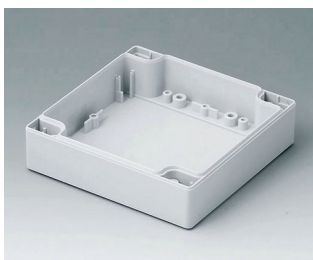

C0121201
Case shell 120, with tongue
ABS (UL 94 HB)
light grey RAL 7035
120x120x30mm