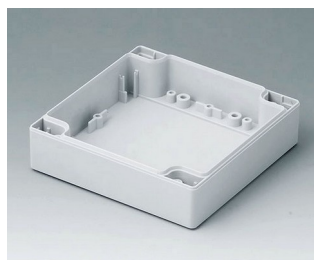

C0121202
Case shell 120, with tongue
PC (UL 94 HB)
light grey RAL 7035
120x120x30mm