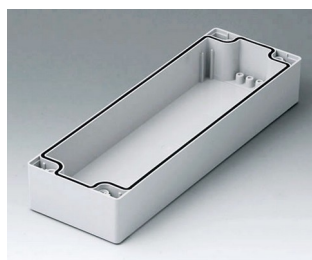

C2082402
Case shell 80, with groove
PC (UL 94 HB)
light grey RAL 7035
240x80x40mm