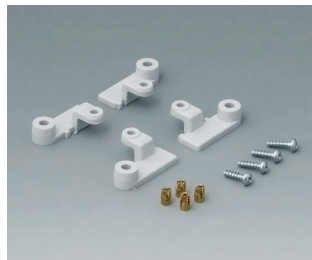

C2299068
PCB support
PC (UL 94 HB)
light grey RAL 7035

Sujeito à modificações técnicas sem aviso prévio. © de OKW Gehäusesysteme, Buchen/Alemanha.