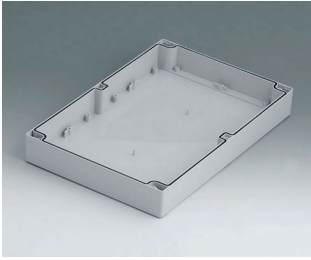

ROBUST-BOX

C2203001
Case shell 200, with groove
ABS (UL 94 HB)
light grey RAL 7035
300x200x40mm