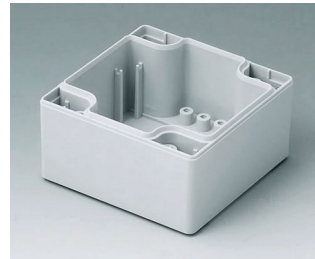

C0161602
Case shell 160, with tongue
PC (UL 94 HB)
light grey RAL 7035
160x160x30mm

ROBUST-BOX

C0162401
 Case shell 160, with tongue
 ABS (UL 94 HB)
 light grey RAL 7035
 240x160x30mm

C0162402
 Case shell 160, with tongue
 PC (UL 94 HB)
 light grey RAL 7035
 240x160x30mm