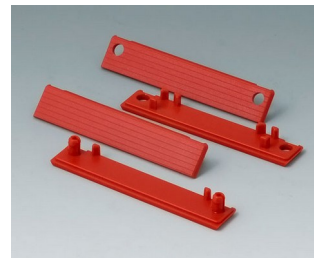

C2201084
Cover strips 80
PC (UL 94 HB)
red RAL 3020