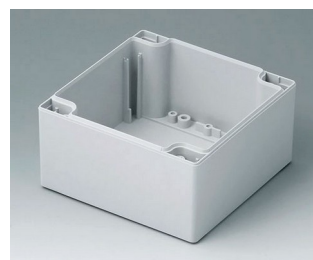

C2121201
Case shell 120, with tongue
ABS (UL 94 HB)
light grey RAL 7035
120x120x60mm