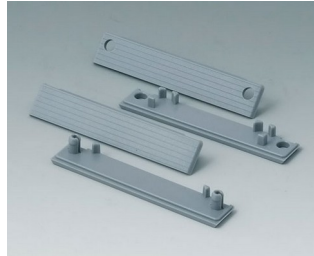

C2201082
Cover strips 80
PC (UL 94 HB)
silver grey RAL 7001