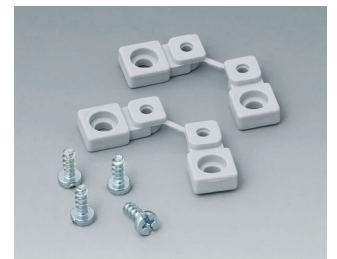

Accessory "wall/holder"

C2201088
Fastening elements to DIN-Rails
PA 6
light grey RAL 7035

C2203128
Fastening elements to DIN-Rails
PA 6
light grey RAL 7035

C2204168
Fastening elements to DIN-Rails
PA 6
light grey RAL 7035