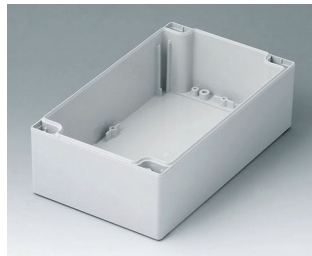

C2122001
Case shell 120, with tongue
ABS (UL 94 HB)
light grey RAL 7035
200x120x60mm