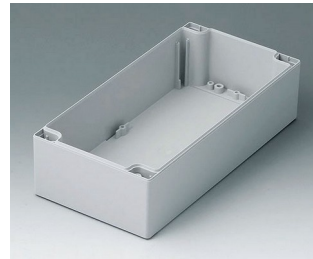

C2121202
Case shell 120, with tongue
PC (UL 94 HB)
light grey RAL 7035
120x120x60mm

ROBUST-BOX

C2122001
 Case shell 120, with tongue
 ABS (UL 94 HB)
 light grey RAL 7035
 200x120x60mm

C2122002
 Case shell 120, with tongue
 PC (UL 94 HB)
 light grey RAL 7035
 200x120x60mm