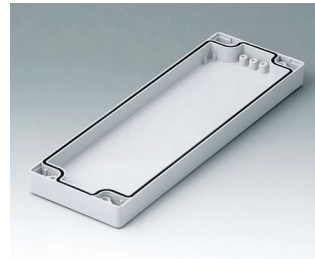

C0081202
Case shell 80, with groove
PC (UL 94 HB)
light grey RAL 7035
120x80x20mm

ROBUST-BOX

C0081601
Case shell 80, with groove
ABS (UL 94 HB)
light grey RAL 7035
160x80x20mm

C0081602
Case shell 80, with groove
PC (UL 94 HB)
light grey RAL 7035
160x80x20mm