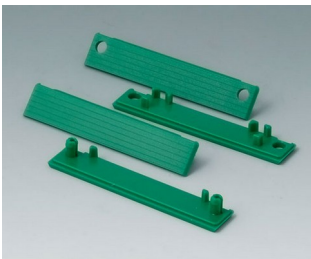

C2201086
Cover strips 80
PC (UL 94 HB)
green RAL 6024