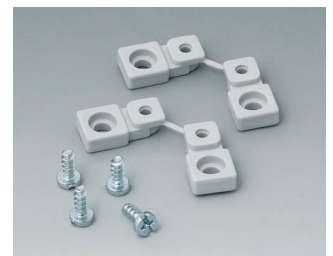

C2299028
Wall mounting brackets
PA 6 (UL 94 HB)
light grey RAL 7035