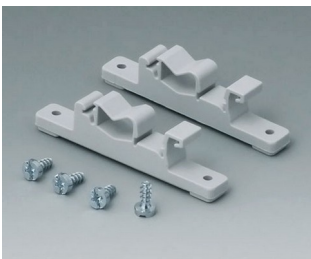

Accessory "wall/holder"

C2201088
Fastening elements to DIN-Rails
PA 6
light grey RAL 7035

C2203128
Fastening elements to DIN-Rails
PA 6
light grey RAL 7035

C2204168
Fastening elements to DIN-Rails
PA 6
light grey RAL 7035