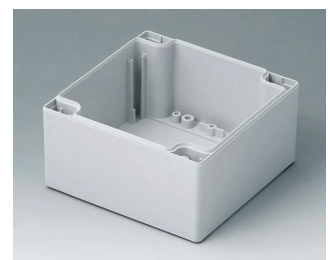

C2121202
Case shell 120, with tongue
PC (UL 94 HB)
light grey RAL 7035
120x120x60mm