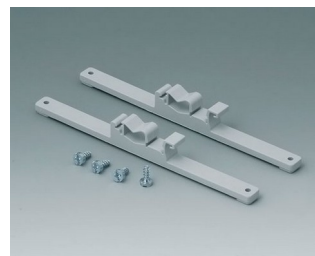

C2320137
 Cable grommet
 EPDM
 light grey RAL 7035
 IP 67

Accessory "wall/holder"

C2201088
 Fastening elements to DIN-Rails
 PA 6
 light grey RAL 7035

C2203128
 Fastening elements to DIN-Rails
 PA 6
 light grey RAL 7035