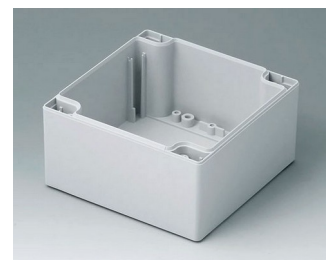

C2121202
Case shell 120, with tongue
PC (UL 94 HB)
light grey RAL 7035
120x120x60mm