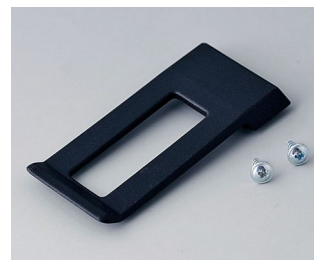

Accessory "battery"

A9160003
Plug-in contact, 1 x 9 V (PP3)

A9190002
Set of battery clips,
2xN/2xAA/2xAAA
Steel
tin-plated

A9190003
Set of battery clips,
2xN/2xAA/2xAAA
Steel
nickel-plated

A9250251
Battery spacer
PE foam
50x25x3mm

Accessory "carrying"

A9100001
Ring eyelet
PA 6
volcano

A9172107
Belt/Pocket clip
ABS (UL 94 HB)
off-white RAL 9002
62x30mm

A9172109
Belt/Pocket clip
ABS (UL 94 HB)
black RAL 9005
62x30mm

DATEC-POCKET-BOX

Accessory "screws"