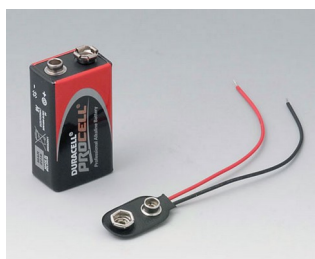

Accessory "battery"

A9160003
Plug-in contact, 1 x 9 V (PP3)

A9190002
Set of battery clips,
2xN/2xAA/2xAAA
Steel
tin-plated

A9190003
Set of battery clips,
2xN/2xAA/2xAAA
Steel
nickel-plated

A9250251
Battery spacer
PE foam
50x25x3mm