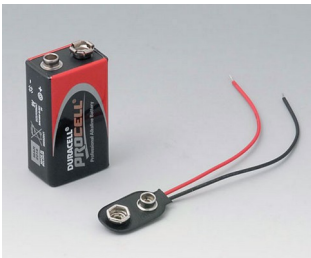

Accessory "battery"

A9160003
Plug-in contact, 1 x 9 V (PP3)

A9190002
Set of battery clips,
2xN/2xAA/2xAAA
Steel
tin-plated

A9190003
Set of battery clips,
2xN/2xAA/2xAAA
Steel
nickel-plated

A9250251
Battery spacer
PE foam
50x25x3mm