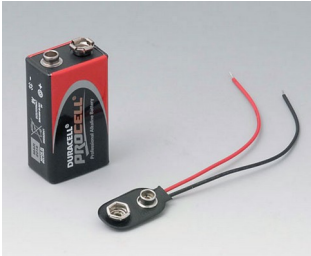

DATEC-MOBIL-BOX

Accessory "battery"

A9160003
Plug-in contact, 1 x 9 V (PP3)