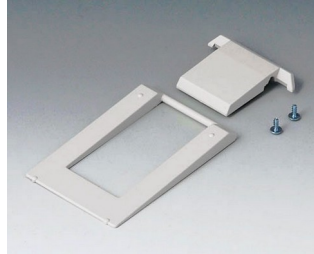

A9250907
Tilt foot bar
ABS (UL 94 HB)
off-white RAL 9002