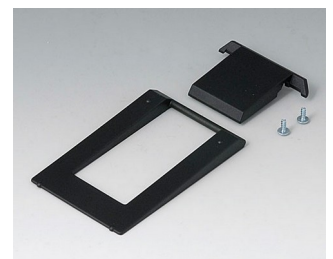

A9250909
Tilt foot bar
ABS (UL 94 HB)
black RAL 9005