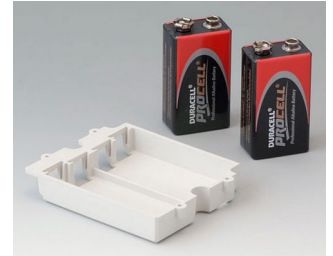

## Accessory "battery"

**A9160003**  
Plug-in contact, 1 x 9 V (PP3)

**A9161002**  
Set of battery clips, 2 x 9 V or 4 x AA  
Steel  
tin-plated

**A9173010**  
9 V contact kit, 1 x 9 V  
ABS (UL 94 HB)

**A9174002**  
Battery compartment, 2 x 9 V  
ABS (UL 94 HB)  
off-white RAL 9002