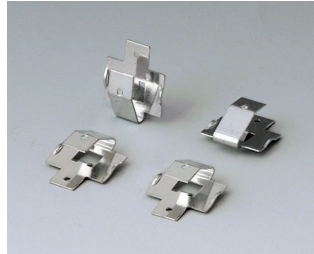

A9161002
Set of battery clips, 2 x 9 V or 4 x AA
Steel
tin-plated