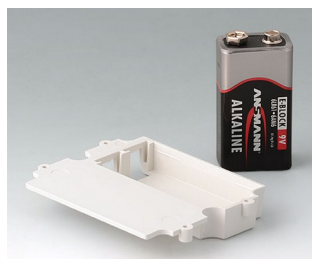

A9174003
Battery compartment, 1 x 9 V
ABS (UL 94 HB)
off-white RAL 9002