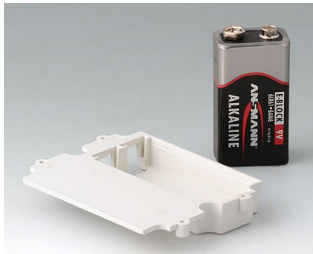

DATEC-MOBIL-BOX

Accessory "battery"

A9160003
Plug-in contact, 1 x 9 V (PP3)

A9161002
Set of battery clips, 2 x 9 V or 4 x AA
Steel
tin-plated

A9173010
9 V contact kit, 1 x 9 V
ABS (UL 94 HB)

A9174002
Battery compartment, 2 x 9 V
ABS (UL 94 HB)
off-white RAL 9002