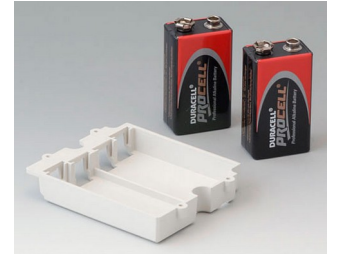

DATEC-MOBIL-BOX

Accessory "battery"

A9160003
Plug-in contact, 1 x 9 V (PP3)

A9161002
Set of battery clips, 2 x 9 V or 4 x AA
Steel
tin-plated

A9173010
9 V contact kit, 1 x 9 V
ABS (UL 94 HB)

A9174002
Battery compartment, 2 x 9 V
ABS (UL 94 HB)
off-white RAL 9002