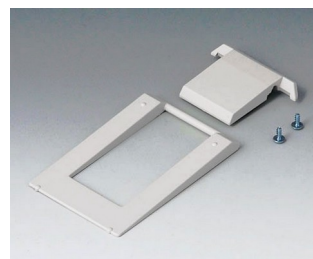

A9250907
Tilt foot bar
ABS (UL 94 HB)
off-white RAL 9002