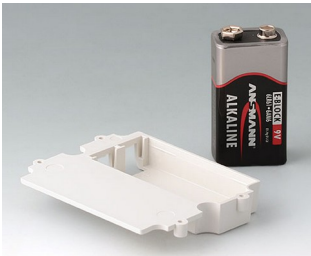

## Accessory "battery"

**A9160003**  
Plug-in contact, 1 x 9 V (PP3)

**A9161002**  
Set of battery clips, 2 x 9 V or 4 x AA  
Steel  
tin-plated

**A9173010**  
9 V contact kit, 1 x 9 V  
ABS (UL 94 HB)

**A9174002**  
Battery compartment, 2 x 9 V  
ABS (UL 94 HB)  
off-white RAL 9002