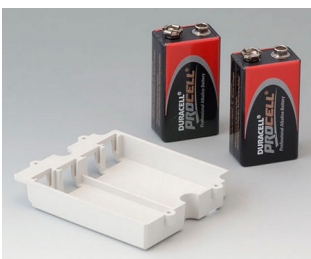

A9174002
Battery compartment, 2 x 9 V
ABS (UL 94 HB)
off-white RAL 9002