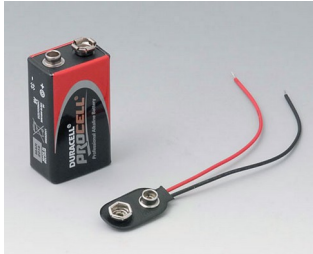

DATEC-MOBIL-BOX

Accessory "battery"

A9160003
Plug-in contact, 1 x 9 V (PP3)

A9161002
Set of battery clips, 2 x 9 V or 4 x AA
Steel
tin-plated

A9173010
9 V contact kit, 1 x 9 V
ABS (UL 94 HB)

A9174002
Battery compartment, 2 x 9 V
ABS (UL 94 HB)
off-white RAL 9002