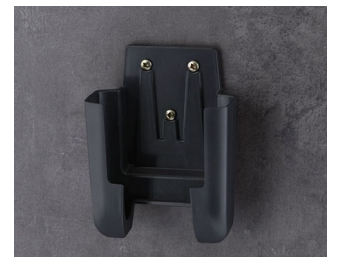

## Accessory "wall/holder"

**A9105627**  
 Holder S  
 ASA+PC (UL 94 V-0)  
 off-white RAL 9002

**A9105628**  
 Holder S  
 ASA+PC (UL 94 V-0)  
 lava

**A9106627**  
 Holder M  
 ASA+PC (UL 94 V-0)  
 off-white RAL 9002