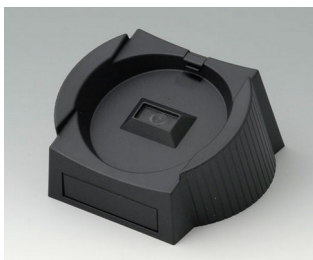

# DATEC-CONTROL

**A9177137**  
Station S  
ABS (UL 94 HB)  
off-white RAL 9002

**A9177139**  
Station S  
ABS (UL 94 HB)  
black RAL 9005

**A9177310**  
Battery compartment, 1 x 9 V  
ABS (UL 94 HB)

**A9178137**  
Station, Vers. I  
ABS (UL 94 HB)  
off-white RAL 9002