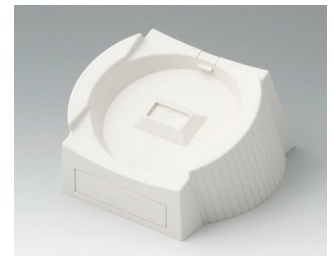

**A9177139**  
Station S  
ABS (UL 94 HB)  
black RAL 9005

**A9178007**  
Contacts, male  
gold-plated

**A9178118**  
Battery compartment holder  
PC  
volcano

**A9178128**  
Battery compartment, M/L, 4 x AA  
PC  
volcano