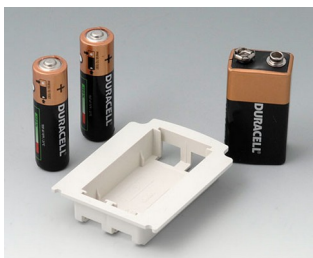

## Accessory "battery"

**A9160003**  
Plug-in contact, 1 x 9 V (PP3)

**A9174006**  
Set of battery clips, 1 x 9 V  
Steel  
tin-plated

**A9176007**  
Set of battery clips, 2 x AA  
Steel  
nickel-plated

**A9176008**  
Set of battery clips, 3 x AA  
Steel  
nickel-plated