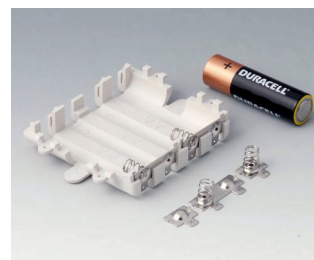

A9345217
Set of battery compartment, 4 x AA
ABS (UL 94 HB)
off-white RAL 9002