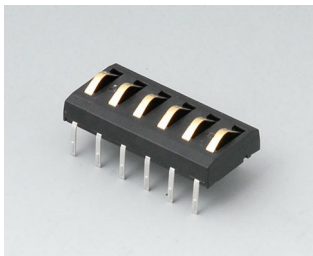

A9178007
Contacts, male
gold-plated