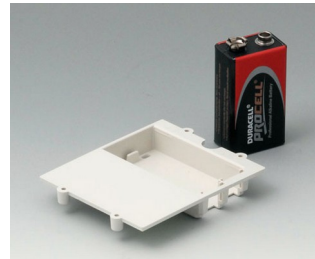

A9177310
Battery compartment, 1 x 9 V
ABS (UL 94 HB)