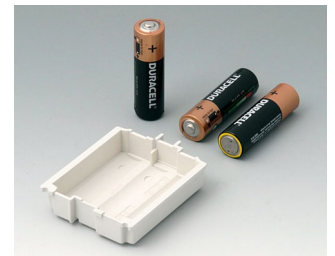

**A9176128**  
Battery compartment XS, 2 x AA  
or 1 x 9V  
ABS (UL 94 HB)

**A9176137**  
Station XS  
ABS (UL 94 HB)  
off-white RAL 9002

**A9176139**  
Station XS  
ABS (UL 94 HB)  
black RAL 9005

**A9176158**  
Battery compartment XS, 3 x AA  
ABS (UL 94 HB)  
off-white RAL 9002