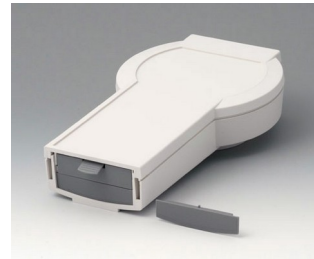

# DATEC-CONTROL

**A9178128**  
Battery compartment, M/L, 4 x AA  
PC  
volcano

**A9178158**  
Battery compartment, M/L, 5 x AA  
PC  
volcano

**A9178178**  
End plate for electronic area, Vers. I  
PC  
volcano