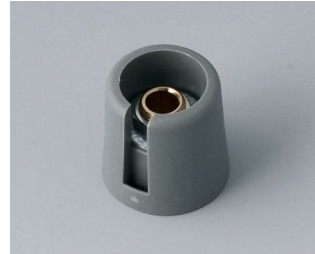

Obróbka obudów

Lakierowanie

Nadruk

Znakowanie laserowe

Instalacja / montaż

COM-KNOBS

Wersje

A3016048
COM-KNOBS 16, with recess
PA 6
volcano
16x16mm 4mm

A3016049
COM-KNOBS 16, with recess
PA 6
nero
16x16mm 4mm

A3016068
COM-KNOBS 16, with recess
PA 6
volcano
16x16mm 6mm

A3016069
COM-KNOBS 16, with recess
PA 6
nero
16x16mm 6mm

A3016638
COM-KNOBS 16, with recess
PA 6
volcano
16x16mm 1/4"