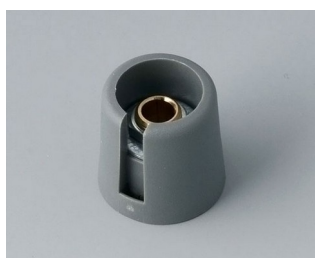

A3016638
COM-KNOBS 16, with recess
PA 6
volcano
16x16mm 1/4"