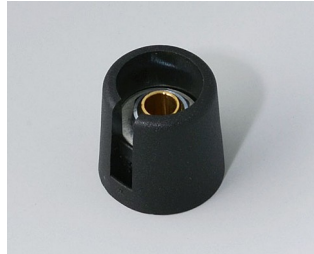

Obróbka obudów

Lakierowanie

Nadruk

Znakowanie laserowe

Instalacja / montaż

COM-KNOBS

Wersje

A3016048
COM-KNOBS 16, with recess
PA 6
volcano
16x16mm 4mm

A3016049
COM-KNOBS 16, with recess
PA 6
nero
16x16mm 4mm

A3016068
COM-KNOBS 16, with recess
PA 6
volcano
16x16mm 6mm

A3016069
COM-KNOBS 16, with recess
PA 6
nero
16x16mm 6mm

A3016638
COM-KNOBS 16, with recess
PA 6
volcano
16x16mm 1/4"