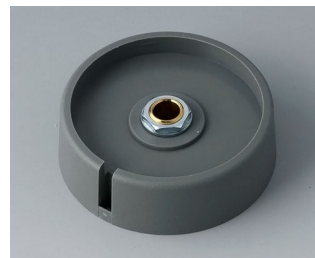

A3050068
COM-KNOBS 50, with recess
PA 6
volcano
50x16mm 6mm