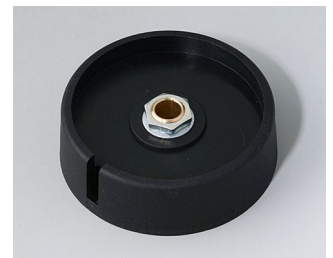

A3050069
COM-KNOBS 50, with recess
PA 6
nero
50x16mm 6mm