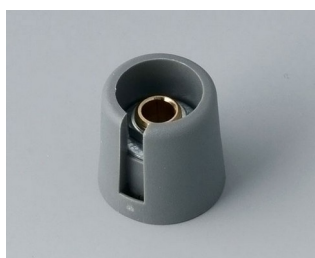

A3016048
COM-KNOBS 16, with recess
PA 6
volcano
16x16mm 4mm

A3016049
COM-KNOBS 16, with recess
PA 6
nero
16x16mm 4mm

A3016068
COM-KNOBS 16, with recess
PA 6
volcano
16x16mm 6mm

A3016069
COM-KNOBS 16, with recess
PA 6
nero
16x16mm 6mm

A3016638
COM-KNOBS 16, with recess
PA 6
volcano
16x16mm 1/4"

A3016639
COM-KNOBS 16, with recess
PA 6
nero
16x16mm 1/4"

A3020048
COM-KNOBS 20, with recess
PA 6
volcano
20x16mm 4mm

A3020049
COM-KNOBS 20, with recess
PA 6
nero
20x16mm 4mm