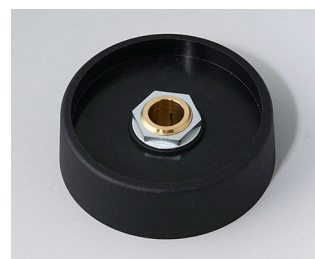

A3150089
COM-KNOBS 50, without recess
PA 6
nero
50x16mm 8mm