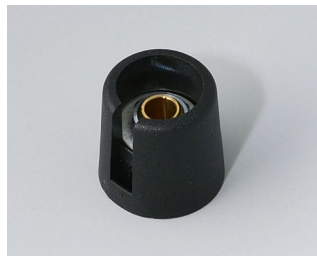

Obróbka obudów

Lakierowanie

Nadruk

Znakowanie laserowe

Instalacja / montaż

COM-KNOBS

Wersje

A3016048
COM-KNOBS 16, with recess
PA 6
volcano
16x16mm 4mm

A3016049
COM-KNOBS 16, with recess
PA 6
nero
16x16mm 4mm

A3016068
COM-KNOBS 16, with recess
PA 6
volcano
16x16mm 6mm

A3016069
COM-KNOBS 16, with recess
PA 6
nero
16x16mm 6mm

A3016638
COM-KNOBS 16, with recess
PA 6
volcano
16x16mm 1/4"