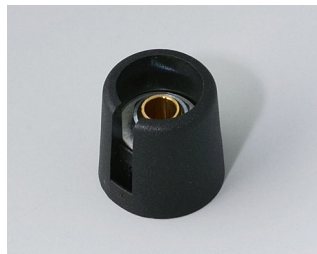

## Wersje

**A3016048**  
COM-KNOBS 16, with recess  
PA 6  
volcano  
16x16mm 4mm

**A3016049**  
COM-KNOBS 16, with recess  
PA 6  
nero  
16x16mm 4mm

**A3016068**  
COM-KNOBS 16, with recess  
PA 6  
volcano  
16x16mm 6mm