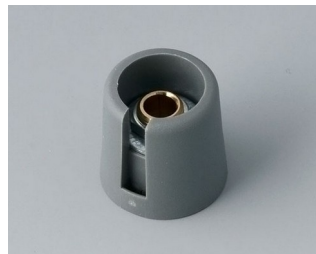

A3016068
COM-KNOBS 16, with recess
PA 6
volcano
16x16mm 6mm