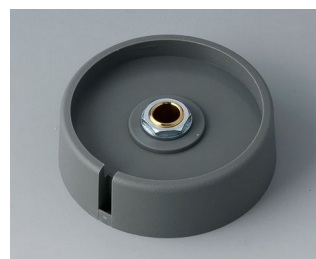

A3050068
COM-KNOBS 50, with recess
PA 6
volcano
50x16mm 6mm