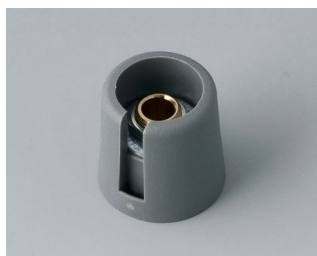

Obróbka obudów

Lakierowanie

Nadruk

Znakowanie laserowe

Instalacja / montaż

COM-KNOBS

Wersje

A3016048
COM-KNOBS 16, with recess
PA 6
volcano
16x16mm 4mm

A3016049
COM-KNOBS 16, with recess
PA 6
nero
16x16mm 4mm

A3016068
COM-KNOBS 16, with recess
PA 6
volcano
16x16mm 6mm

A3016069
COM-KNOBS 16, with recess
PA 6
nero
16x16mm 6mm

A3016638
COM-KNOBS 16, with recess
PA 6
volcano
16x16mm 1/4"