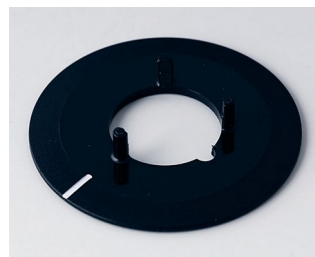

A7331010
Disk 31, with line
ABS (UL 94 HB)
black RAL 9005