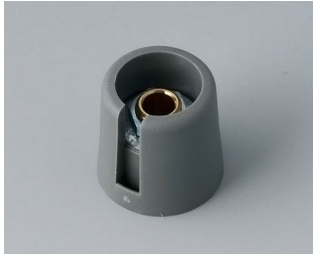

Obróbka obudów

Lakierowanie

Nadruk

Znakowanie laserowe

Instalacja / montaż

COM-KNOBS

Wersje

A3016048
COM-KNOBS 16, with recess
PA 6
volcano
16x16mm 4mm

A3016049
COM-KNOBS 16, with recess
PA 6
nero
16x16mm 4mm

A3016068
COM-KNOBS 16, with recess
PA 6
volcano
16x16mm 6mm

A3016069
COM-KNOBS 16, with recess
PA 6
nero
16x16mm 6mm

A3016638
COM-KNOBS 16, with recess
PA 6
volcano
16x16mm 1/4"