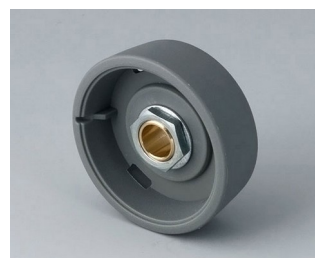

B8033638
STAR-KNOBS 33
PA 6
volcano
33x14mm 1/4"