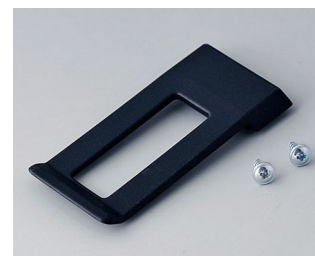

A9100001
Ring eyelet
PA 6
volcano

A9100002
Ring eyelet
PA 6
volcano

A9152047
Combi-Clip
ABS (UL 94 HB)
off-white RAL 9002
45x27mm

A9152048
Combi-Clip
ABS (UL 94 HB)
lava
45x27mm

A9152049
Combi-Clip
ABS (UL 94 HB)
black RAL 9005
45x27mm

A9164001
Key ring
Steel
nickel-plated
20,5mm

A9172107
Belt/Pocket clip
ABS (UL 94 HB)
off-white RAL 9002
62x30mm

A9172109
Belt/Pocket clip
ABS (UL 94 HB)
black RAL 9005
62x30mm

B4308650
Shoulder strap
grey
1400mm