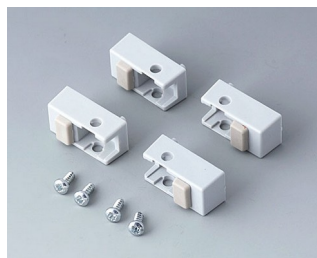

A9257105
Case feet, Vers. I
ABS (UL 94 HB)
light grey RAL 7035