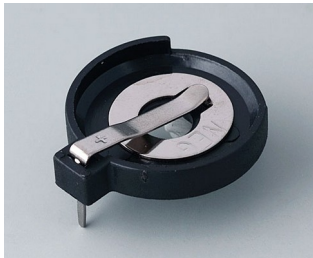

### Wersje

**A9156001**  
Battery holder, 2 x AA  
PP  
black RAL 9005

**A9156003**  
Battery holder, 1 x 9 V (PP3)  
Steel  
nickel-plated

**A9174004**  
Battery compartment, 4 x AA  
ABS (UL 94 HB)  
off-white RAL 9002

**A9193037**  
Button cell holder, Ø 20 mm

**A9193038**  
Button cell holder, Ø 23 mm

**A9193039**  
Button cell holder, Ø 12 mm

**A9193040**  
Button cell holder, Ø 16 mm

**A9250250**  
Battery spacer  
PE foam  
50x25x4mm