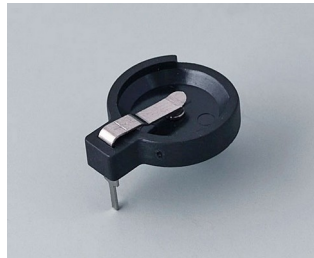

### Wersje

**A9156001**  
Battery holder, 2 x AA  
PP  
black RAL 9005

**A9156003**  
Battery holder, 1 x 9 V (PP3)  
Steel  
nickel-plated

**A9174004**  
Battery compartment, 4 x AA  
ABS (UL 94 HB)  
off-white RAL 9002

**A9193037**  
Button cell holder, Ø 20 mm

**A9193038**  
Button cell holder, Ø 23 mm

**A9193039**  
Button cell holder, Ø 12 mm

**A9193040**  
Button cell holder, Ø 16 mm

**A9250250**  
Battery spacer  
PE foam  
50x25x4mm