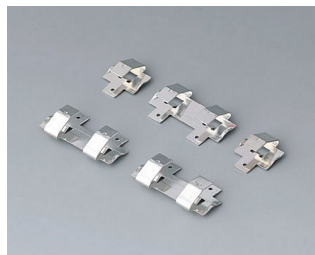

A9161001
Set of battery clips, 4 x AA
Steel
tin-plated