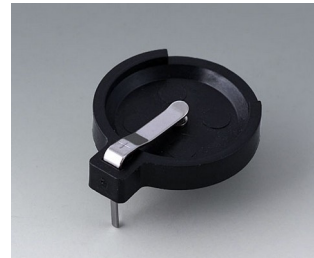

### Wersje

**A9156001**  
Battery holder, 2 x AA  
PP  
black RAL 9005

**A9156003**  
Battery holder, 1 x 9 V (PP3)  
Steel  
nickel-plated

**A9174004**  
Battery compartment, 4 x AA  
ABS (UL 94 HB)  
off-white RAL 9002

**A9193037**  
Button cell holder, Ø 20 mm

**A9193038**  
Button cell holder, Ø 23 mm

**A9193039**  
Button cell holder, Ø 12 mm

**A9193040**  
Button cell holder, Ø 16 mm

**A9250250**  
Battery spacer  
PE foam  
50x25x4mm