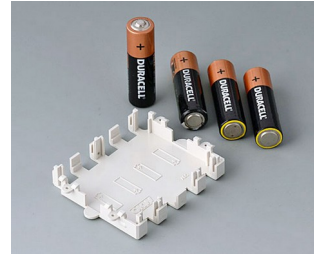

## BATERII PASTYLKOWYCH

### Wersje

**A9156001**  
Battery holder, 2 x AA  
PP  
black RAL 9005

**A9156003**  
Battery holder, 1 x 9 V (PP3)  
Steel  
nickel-plated

**A9174004**  
Battery compartment, 4 x AA  
ABS (UL 94 HB)  
off-white RAL 9002