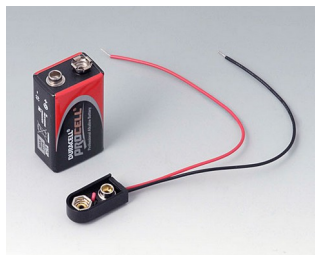

BATERII PASTYLKOWYCH

Accessory "battery"

A9156002
Plug-in contact, 1 x 9 V (PP3)