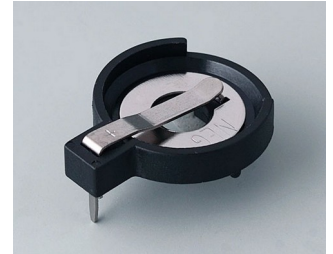

### Wersje

**A9156001**  
Battery holder, 2 x AA  
PP  
black RAL 9005

**A9156003**  
Battery holder, 1 x 9 V (PP3)  
Steel  
nickel-plated

**A9174004**  
Battery compartment, 4 x AA  
ABS (UL 94 HB)  
off-white RAL 9002

**A9193037**  
Button cell holder, Ø 20 mm

**A9193038**  
Button cell holder, Ø 23 mm

**A9193039**  
Button cell holder, Ø 12 mm

**A9193040**  
Button cell holder, Ø 16 mm

**A9250250**  
Battery spacer  
PE foam  
50x25x4mm