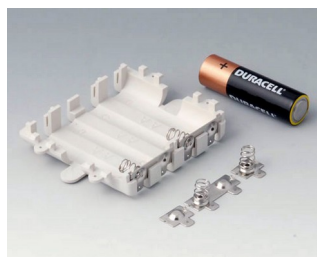

**A9336118**  
Battery compartment kit, 3 x AA  
ABS (UL 94 HB)  
lava  
93x69mm  
IP 54

**A9336119**  
Battery compartment kit, 3 x AA  
ABS (UL 94 HB)  
black RAL 9005  
93x69mm  
IP 54

**A9338117**  
Battery compartment kit, 5 x AA  
ABS (UL 94 HB)  
off-white RAL 9002  
93x98mm  
IP 54

**A9338118**  
Battery compartment kit, 5 x AA  
ABS (UL 94 HB)  
lava  
93x98mm  
IP 54

**A9338119**  
Battery compartment kit, 5 x AA  
ABS (UL 94 HB)  
black RAL 9005  
93x98mm  
IP 54

**A9338218**  
Battery compartment kit, 5 x AA  
ASA+PC (UL 94 V-0)  
lava  
93x98mm  
IP 54