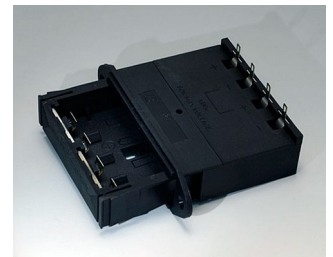

A9302540
Battery holder, 4 x AA
PA
black RAL 9005