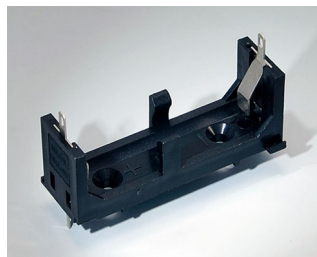

A9303310
Battery holder, 1 x AA
PA
black RAL 9005