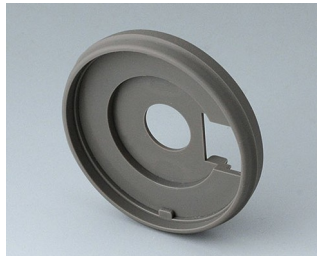

B7546208
Base 46
PA 6
volcano