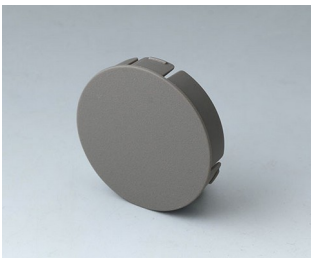

Accessory

B7536108
Cover 36
PA 6
volcano