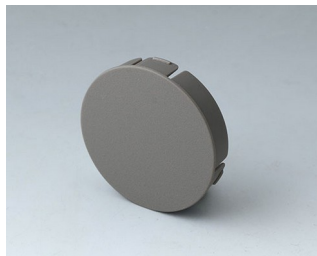

CONTROL-KNOBS

Accessory

B7536108
Cover 36
PA 6
volcano