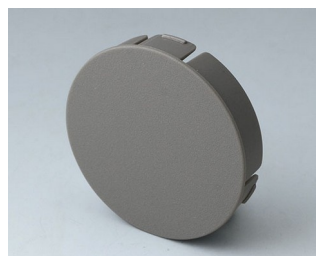

B7546108
Cover 46
PA 6
volcano