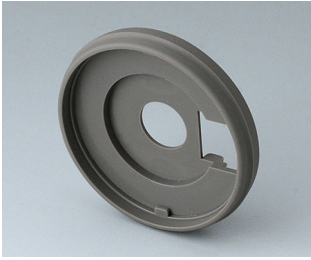

CONTROL-KNOBS

B7546208
Base 46
PA 6
volcano