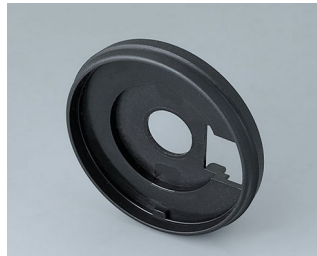

**B7546002**  
 LED illumination kit, 12 LEDs  
 (RGB backlight)

**B7546108**  
 Cover 46  
 PA 6  
 volcano

**B7546109**  
 Cover 46  
 PA 6  
 nero

**B7546208**  
 Base 46  
 PA 6  
 volcano

**B7546209**  
 Base 46  
 PA 6  
 nero