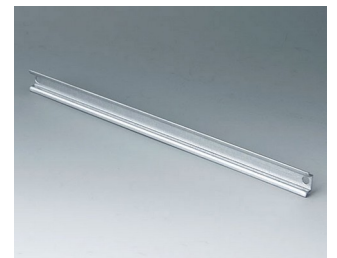

C7117087
Standard DIN rail, Type TH 15
Steel

220x15x5,5mm