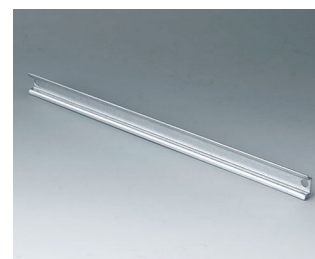

168x35x7,5mm

**C7116087**  
Standard DIN rail, Type TH 15  
Steel

168x15x5,5mm

**C7117056**  
Mounting plate

220,5x152,5x2,5mm

**C7117077**  
Standard DIN rail, Type TH 35  
Steel

220x35x7,5mm

**C7117087**  
Standard DIN rail, Type TH 15  
Steel