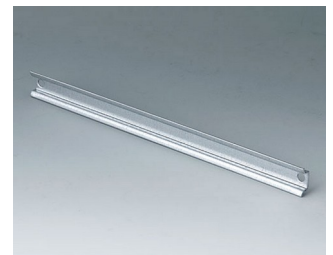

C7115087
Standard DIN rail, Type TH 15
Steel
184x15x5,5mm