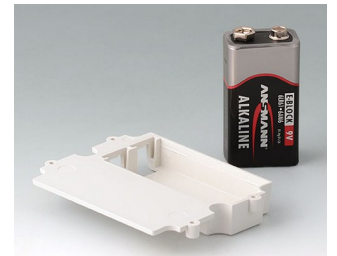

Accessory "battery"

A9160003
Plug-in contact, 1 x 9 V (PP3)

A9161002
Set of battery clips, 2 x 9 V or 4 x AA
Steel
tin-plated

A9174002
Battery compartment, 2 x 9 V
ABS (UL 94 HB)
off-white RAL 9002

A9174003
Battery compartment, 1 x 9 V
ABS (UL 94 HB)
off-white RAL 9002