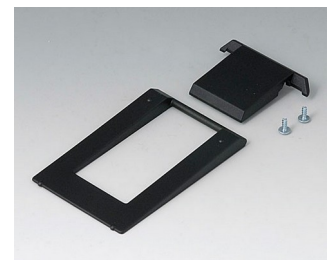

A9250909
Tilt foot bar
ABS (UL 94 HB)
black RAL 9005