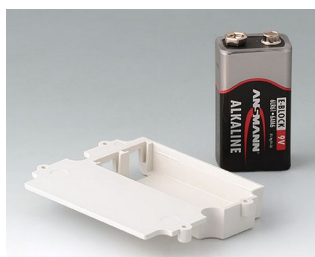

A9174003
Battery compartment, 1 x 9 V
ABS (UL 94 HB)
off-white RAL 9002