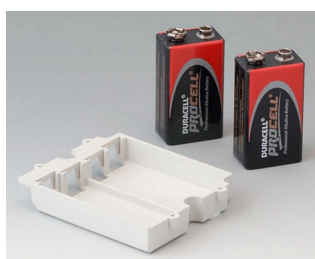

A9174002
Battery compartment, 2 x 9 V
ABS (UL 94 HB)
off-white RAL 9002