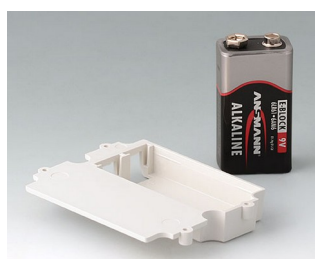

A9174003
Battery compartment, 1 x 9 V
ABS (UL 94 HB)
off-white RAL 9002