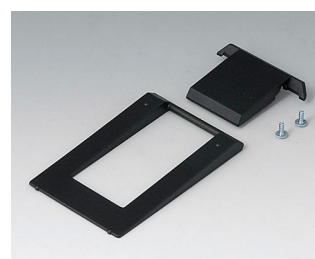

A9250909
Tilt foot bar
ABS (UL 94 HB)
black RAL 9005