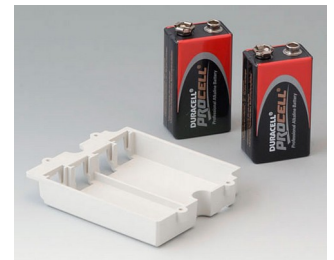

A9161002
Set of battery clips, 2 x 9 V or 4 x AA
Steel
tin-plated

A9173010
9 V contact kit, 1 x 9 V
ABS (UL 94 HB)

A9174002
Battery compartment, 2 x 9 V
ABS (UL 94 HB)
off-white RAL 9002

A9174003
Battery compartment, 1 x 9 V
ABS (UL 94 HB)
off-white RAL 9002