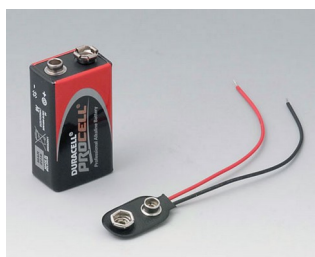

A9174003
Battery compartment, 1 x 9 V
ABS (UL 94 HB)
off-white RAL 9002

A9250907
Tilt foot bar
ABS (UL 94 HB)
off-white RAL 9002

A9250909
Tilt foot bar
ABS (UL 94 HB)
black RAL 9005

Accessory "battery"

A9160003
Plug-in contact, 1 x 9 V (PP3)