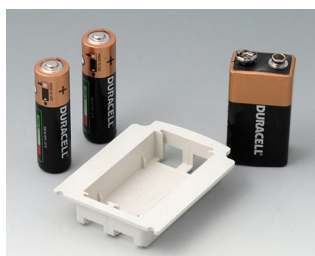

## Accessory "battery"

**A9160003**  
Plug-in contact, 1 x 9 V (PP3)

**A9174006**  
Set of battery clips, 1 x 9 V  
Steel  
tin-plated

**A9176007**  
Set of battery clips, 2 x AA  
Steel  
nickel-plated

**A9176008**  
Set of battery clips, 3 x AA  
Steel  
nickel-plated