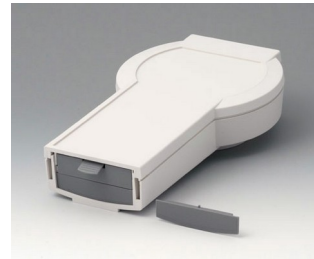

# DATEC-CONTROL

**A9178128**  
Battery compartment, M/L, 4 x  
AA  
PC  
volcano

**A9178158**  
Battery compartment, M/L, 5 x  
AA  
PC  
volcano

**A9178178**  
End plate for electronic area,  
Vers. I  
PC  
volcano