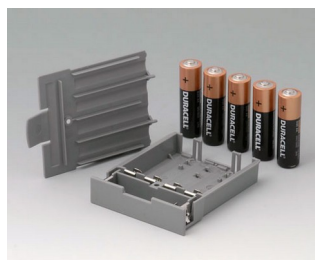

A9176158
Battery compartment XS, 3 x AA
ABS (UL 94 HB)
off-white RAL 9002

A9177310
Battery compartment, 1 x 9 V
ABS (UL 94 HB)

A9178118
Battery compartment holder
PC
volcano

DATEC-CONTROL

A9178128
Battery compartment, M/L, 4 x
AA
PC
volcano

A9178158
Battery compartment, M/L, 5 x
AA
PC
volcano

A9178178
End plate for electronic area,
Vers. I
PC
volcano

A9178188
End plate for electronic area,
Vers. II
PC
volcano

A9178198
End plate for electronic area,
Vers. III
PC
volcano