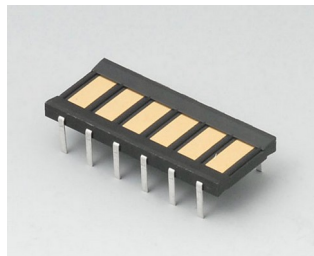

Accessory "carrying"

A9100002
Ring eyelet
PA 6
volcano

Accessory

A9178007
Contacts, male
gold-plated

A9178008
Contacts, female
gold-plated

Subject to technical modification without notice. © by OKW Gehäusesysteme, Buchen/Germany.