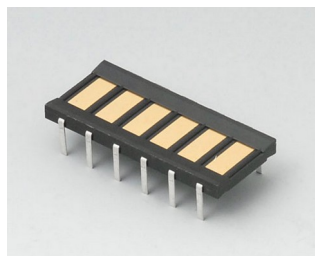

Accessory "carrying"

A910002
Ring eyelet
PA 6
volcano

Accessory

A9178007
Contacts, male
gold-plated

A9178008
Contacts, female
gold-plated

Subject to technical modification without notice. © by OKW Gehäusesysteme, Buchen/Germany.