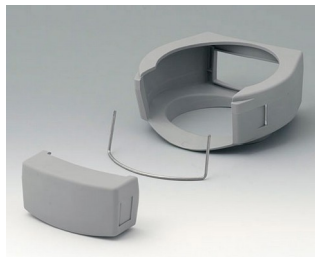

A9177001
Display window S
Acrylic glass
clear

A9177006
Sealing kit S

A9177008
Protector S
SBS (TPE)
volcano

A9178001
Display window M
Acrylic glass
clear

A9178006
Sealing kit M

DATEC-CONTROL

A9178108
Protector M
SBS (TPE)
volcano