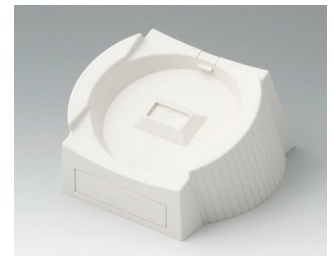

**A9177139**  
Station S  
ABS (UL 94 HB)  
black RAL 9005

**A9178007**  
Contacts, male  
gold-plated

**A9178118**  
Battery compartment holder  
PC  
volcano

**A9178128**  
Battery compartment, M/L, 4 x  
AA  
PC  
volcano