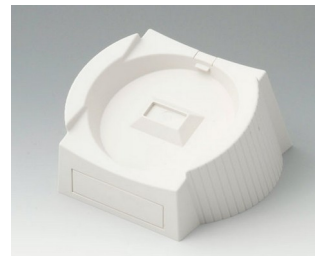

A9177137
Station S
ABS (UL 94 HB)
off-white RAL 9002

A9177139
Station S
ABS (UL 94 HB)
black RAL 9005

A9178007
Contacts, male
gold-plated

A9178118
Battery compartment holder
PC
volcano

A9178128
Battery compartment, M/L, 4 x AA
PC
volcano