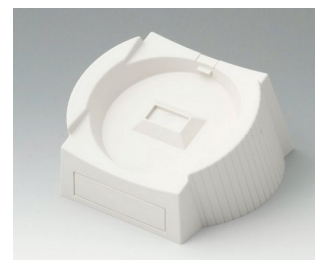

A9178137
Station, Vers. I
ABS (UL 94 HB)
off-white RAL 9002