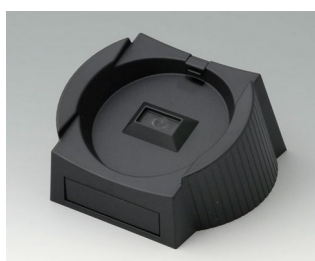

DATEC-CONTROL

A9177137
Station S
ABS (UL 94 HB)
off-white RAL 9002

A9177139
Station S
ABS (UL 94 HB)
black RAL 9005

A9177310
Battery compartment, 1 x 9 V
ABS (UL 94 HB)

A9178137
Station, Vers. I
ABS (UL 94 HB)
off-white RAL 9002