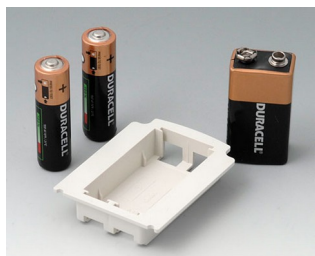

A9176128
Battery compartment XS, 2 x AA
or 1 x 9V
ABS (UL 94 HB)