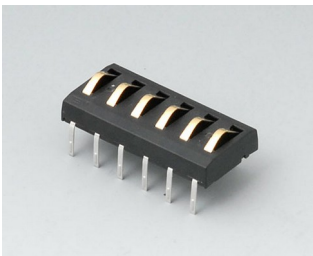

Accessory

A9178007
Contacts, male
gold-plated