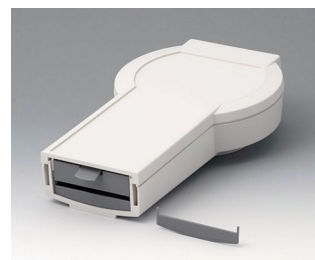

A9176158
Battery compartment XS, 3 x AA
ABS (UL 94 HB)
off-white RAL 9002

A9177310
Battery compartment, 1 x 9 V
ABS (UL 94 HB)

A9178118
Battery compartment holder
PC
volcano

DATEC-CONTROL

A9178128
Battery compartment, M/L, 4 x AA
PC
volcano

A9178158
Battery compartment, M/L, 5 x AA
PC
volcano

A9178178
End plate for electronic area, Vers. I
PC
volcano

A9178188
End plate for electronic area, Vers. II
PC
volcano

A9178198
End plate for electronic area, Vers. III
PC
volcano