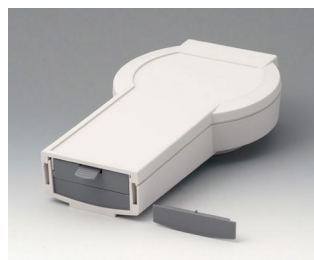

A9178178
End plate for electronic area,
Vers. I
PC
volcano