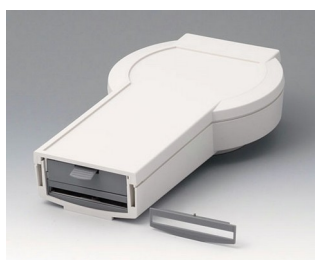

A9178198
End plate for electronic area, Vers. III
PC
volcano