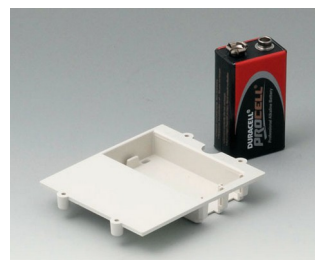

A9177310
Battery compartment, 1 x 9 V
ABS (UL 94 HB)