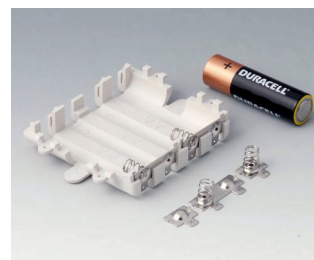

A9345217
Set of battery compartment, 4 x
AA
ABS (UL 94 HB)
off-white RAL 9002