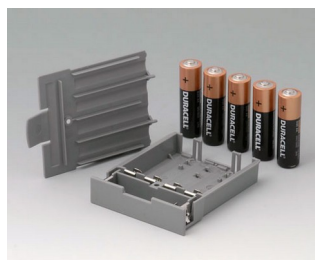

A9176158
Battery compartment XS, 3 x AA
ABS (UL 94 HB)
off-white RAL 9002

A9177310
Battery compartment, 1 x 9 V
ABS (UL 94 HB)

A9178118
Battery compartment holder
PC
volcano

DATEC-CONTROL

A9178128
Battery compartment, M/L, 4 x AA
PC
volcano

A9178158
Battery compartment, M/L, 5 x AA
PC
volcano

A9178178
End plate for electronic area, Vers. I
PC
volcano

A9178188
End plate for electronic area, Vers. II
PC
volcano

A9178198
End plate for electronic area, Vers. III
PC
volcano