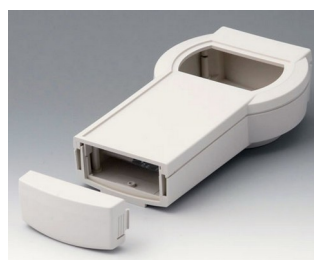

A9078207
DATEC-CONTROL M, Vers. II
ABS (UL 94 HB)
off-white RAL 9002
243x130x60mm
IP 54 opt.