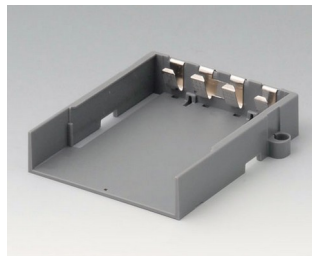

A9178118
Battery compartment holder
PC
volcano