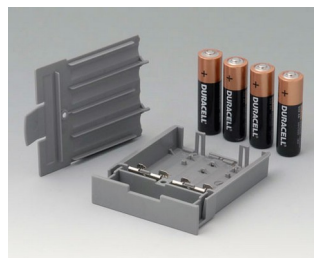

A9177137
Station S
ABS (UL 94 HB)
off-white RAL 9002

A9177139
Station S
ABS (UL 94 HB)
black RAL 9005

A9178007
Contacts, male
gold-plated

A9178118
Battery compartment holder
PC
volcano

A9178128
Battery compartment, M/L, 4 x
AA
PC
volcano