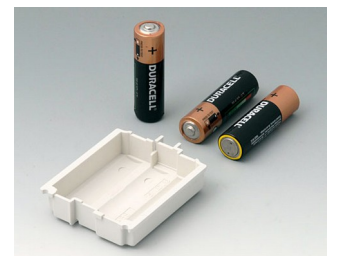

A9176128
Battery compartment XS, 2 x AA
or 1 x 9V
ABS (UL 94 HB)

A9176137
Station XS
ABS (UL 94 HB)
off-white RAL 9002

A9176139
Station XS
ABS (UL 94 HB)
black RAL 9005

A9176158
Battery compartment XS, 3 x AA
ABS (UL 94 HB)
off-white RAL 9002