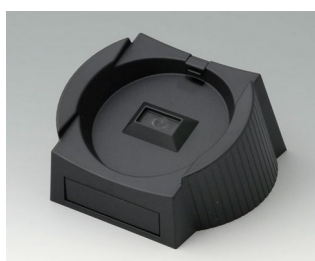

**A9178139**  
Station, Vers. I  
ABS (UL 94 HB)  
black RAL 9005

**A9178167**  
Station, Vers. II  
ABS (UL 94 HB)  
off-white RAL 9002

**A9178169**  
Station, Vers. II  
ABS (UL 94 HB)  
black RAL 9005