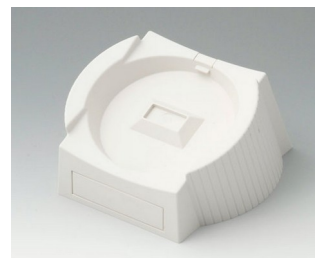

A9177137
Station S
ABS (UL 94 HB)
off-white RAL 9002

A9177139
Station S
ABS (UL 94 HB)
black RAL 9005

A9178007
Contacts, male
gold-plated

A9178118
Battery compartment holder
PC
volcano

A9178128
Battery compartment, M/L, 4 x AA
PC
volcano