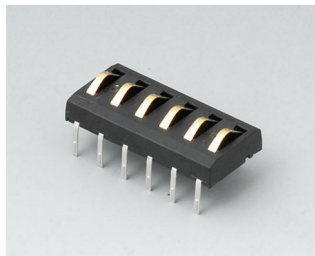

A9178007
Contacts, male
gold-plated