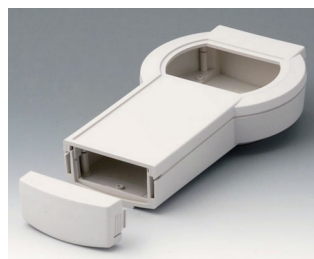

A9079207
DATEC-CONTROL L, Vers. II
ABS (UL 94 HB)
off-white RAL 9002
266x144x60mm
IP 54 opt.