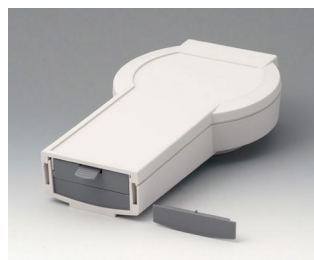

A9178178
End plate for electronic area, Vers. I
PC
volcano