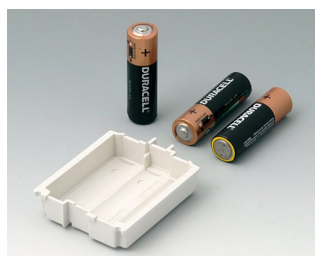

A9176158
Battery compartment XS, 3 x AA
ABS (UL 94 HB)
off-white RAL 9002