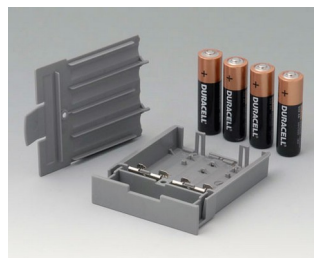

A9177137
Station S
ABS (UL 94 HB)
off-white RAL 9002

A9177139
Station S
ABS (UL 94 HB)
black RAL 9005

A9178007
Contacts, male
gold-plated

A9178118
Battery compartment holder
PC
volcano

A9178128
Battery compartment, M/L, 4 x AA
PC
volcano