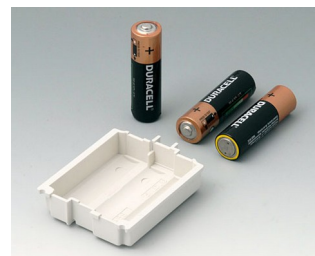

**A9176128**  
Battery compartment XS, 2 x AA  
or 1 x 9V  
ABS (UL 94 HB)

**A9176137**  
Station XS  
ABS (UL 94 HB)  
off-white RAL 9002

**A9176139**  
Station XS  
ABS (UL 94 HB)  
black RAL 9005

**A9176158**  
Battery compartment XS, 3 x AA  
ABS (UL 94 HB)  
off-white RAL 9002