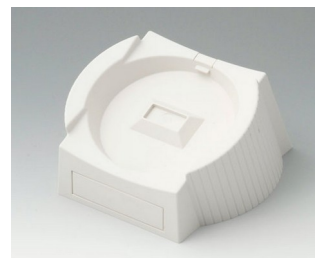

A9177137
Station S
ABS (UL 94 HB)
off-white RAL 9002

A9177139
Station S
ABS (UL 94 HB)
black RAL 9005

A9178007
Contacts, male
gold-plated

A9178118
Battery compartment holder
PC
volcano

A9178128
Battery compartment, M/L, 4 x
AA
PC
volcano