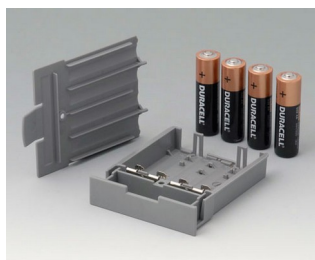

A9176158
Battery compartment XS, 3 x AA
ABS (UL 94 HB)
off-white RAL 9002

A9177310
Battery compartment, 1 x 9 V
ABS (UL 94 HB)

A9178118
Battery compartment holder
PC
volcano

DATEC-CONTROL

A9178128
Battery compartment, M/L, 4 x AA
PC
volcano