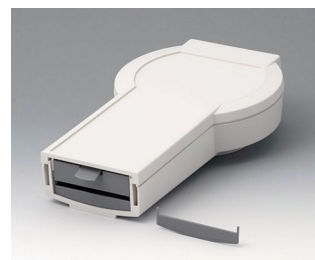

A9176158
Battery compartment XS, 3 x AA
ABS (UL 94 HB)
off-white RAL 9002

A9177310
Battery compartment, 1 x 9 V
ABS (UL 94 HB)

A9178118
Battery compartment holder
PC
volcano

DATEC-CONTROL

A9178128
Battery compartment, M/L, 4 x
AA
PC
volcano

A9178158
Battery compartment, M/L, 5 x
AA
PC
volcano

A9178178
End plate for electronic area,
Vers. I
PC
volcano

A9178188
End plate for electronic area,
Vers. II
PC
volcano

A9178198
End plate for electronic area,
Vers. III
PC
volcano