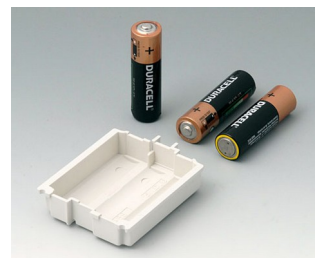

A9176128
Battery compartment XS, 2 x AA
or 1 x 9V
ABS (UL 94 HB)

A9176137
Station XS
ABS (UL 94 HB)
off-white RAL 9002

A9176139
Station XS
ABS (UL 94 HB)
black RAL 9005

A9176158
Battery compartment XS, 3 x AA
ABS (UL 94 HB)
off-white RAL 9002