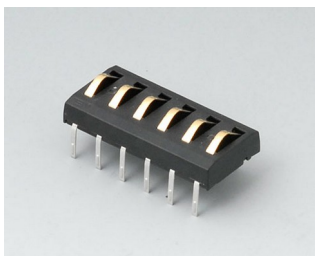

Accessory

A9178007
Contacts, male
gold-plated