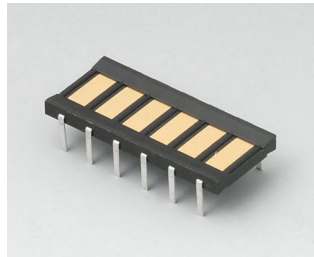

Accessory "carrying"

A910002
Ring eyelet
PA 6
volcano

Accessory

A9178007
Contacts, male
gold-plated

A9178008
Contacts, female
gold-plated

Subject to technical modification without notice. © by OKW Gehäusesysteme, Buchen/Germany.