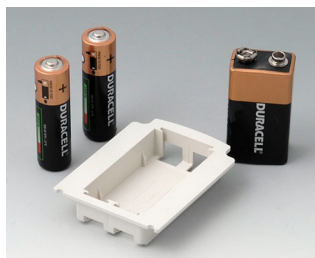

A9176128
Battery compartment XS, 2 x AA
or 1 x 9V
ABS (UL 94 HB)