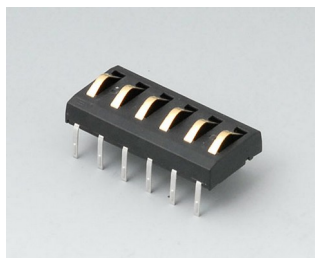

A9178007
Contacts, male
gold-plated