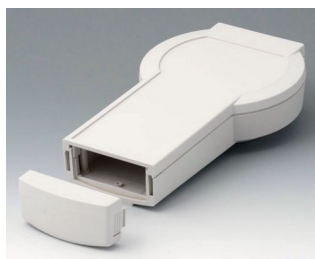

A9079107
DATEC-CONTROL L, Vers. I
ABS (UL 94 HB)
off-white RAL 9002
266x144x60mm
IP 54 opt.