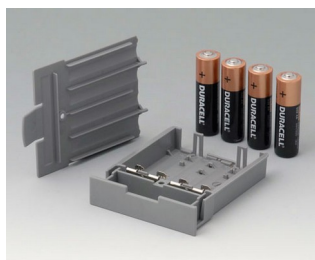

A9176158
Battery compartment XS, 3 x AA
ABS (UL 94 HB)
off-white RAL 9002

A9177310
Battery compartment, 1 x 9 V
ABS (UL 94 HB)

A9178118
Battery compartment holder
PC
volcano

DATEC-CONTROL

A9178128
Battery compartment, M/L, 4 x
AA
PC
volcano