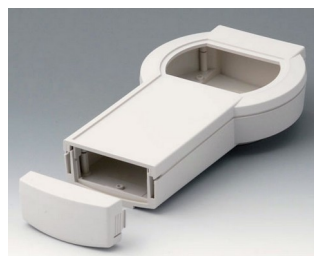

A9079207
DATEC-CONTROL L, Vers. II
ABS (UL 94 HB)
off-white RAL 9002
266x144x60mm
IP 54 opt.