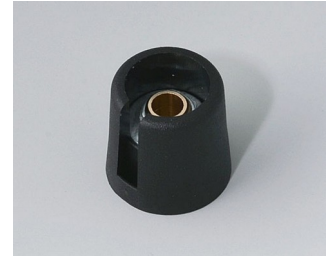

## Versioni

**A3016048**  
COM-KNOBS 16, with recess  
PA 6  
volcano  
16x16mm 4mm

**A3016049**  
COM-KNOBS 16, with recess  
PA 6  
nero  
16x16mm 4mm

**A3016068**  
COM-KNOBS 16, with recess  
PA 6  
volcano  
16x16mm 6mm