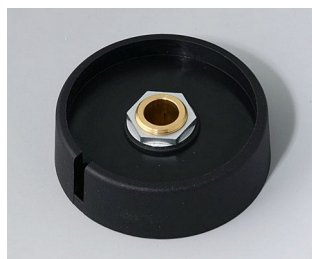

A3040089
COM-KNOBS 40, with recess
PA 6
nero
40x16mm 8mm

A3050068
COM-KNOBS 50, with recess
PA 6
volcano
50x16mm 6mm

A3050069
COM-KNOBS 50, with recess
PA 6
nero
50x16mm 6mm

A3050088
COM-KNOBS 50, with recess
PA 6
volcano
50x16mm 8mm