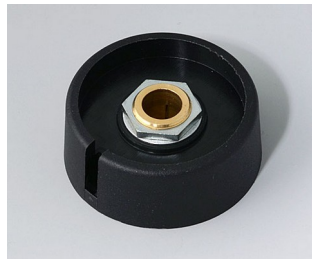

A3023639
COM-KNOBS 23, with recess
PA 6
nero
23x16mm 1/4"

A3031068
COM-KNOBS 31, with recess
PA 6
volcano
31x16mm 6mm

A3031069
COM-KNOBS 31, with recess
PA 6
nero
31x16mm 6mm

A3031638
COM-KNOBS 31, with recess
PA 6
volcano
31x16mm 1/4"

A3031639
COM-KNOBS 31, with recess
PA 6
nero
31x16mm 1/4"

A3040068
COM-KNOBS 40, with recess
PA 6
volcano
40x16mm 6mm

A3040069
COM-KNOBS 40, with recess
PA 6
nero
40x16mm 6mm

A3040088
COM-KNOBS 40, with recess
PA 6
volcano
40x16mm 8mm

A3040089
COM-KNOBS 40, with recess
PA 6
nero
40x16mm 8mm

A3050068
COM-KNOBS 50, with recess
PA 6
volcano
50x16mm 6mm

A3050069
COM-KNOBS 50, with recess
PA 6
nero
50x16mm 6mm

A3050088
COM-KNOBS 50, with recess
PA 6
volcano
50x16mm 8mm