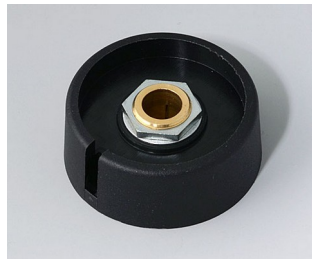

A3040089
COM-KNOBS 40, with recess
PA 6
nero
40x16mm 8mm