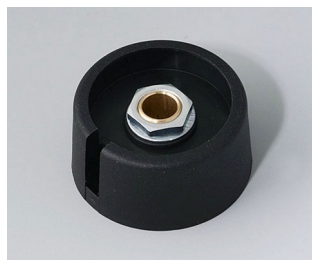

A3023639
COM-KNOBS 23, with recess
PA 6
nero
23x16mm 1/4"

A3031068
COM-KNOBS 31, with recess
PA 6
volcano
31x16mm 6mm

A3031069
COM-KNOBS 31, with recess
PA 6
nero
31x16mm 6mm

A3031638
COM-KNOBS 31, with recess
PA 6
volcano
31x16mm 1/4"

A3031639
COM-KNOBS 31, with recess
PA 6
nero
31x16mm 1/4"

A3040068
COM-KNOBS 40, with recess
PA 6
volcano
40x16mm 6mm

A3040069
COM-KNOBS 40, with recess
PA 6
nero
40x16mm 6mm

A3040088
COM-KNOBS 40, with recess
PA 6
volcano
40x16mm 8mm