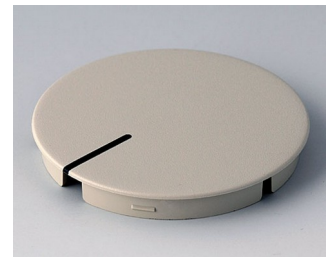

A4150107
Cover 50, with line
ABS (UL 94 HB)
pebble grey RAL 7032