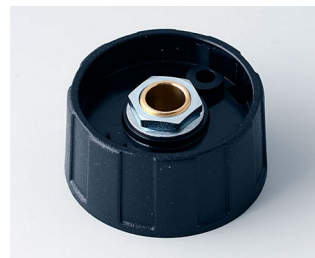

A2531060
ROUND KNOB 31, without line
ABS (UL 94 HB)
black RAL 9005
31x15mm 6mm