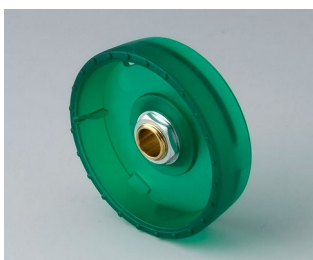

B8341065
STAR-KNOBS 41, with knurls
PC (UL 94 HB)
emerald
41x14mm 6mm