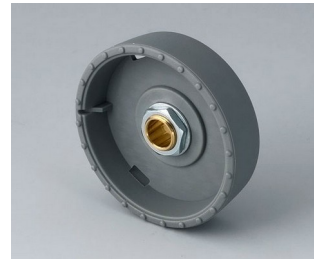

B8141068
STAR-KNOBS 41, with knurls
PA 6
volcano
41x14mm 6mm