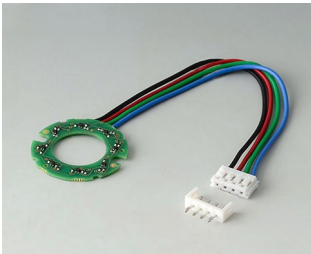

Accessory "illumination"

B7546001
LED illumination kit, 8 LEDs
(RGB backlight)