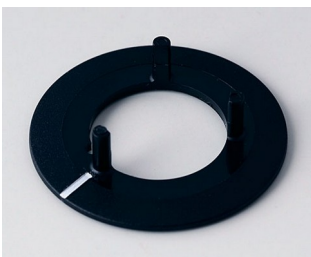

A7323010
Disk 23, with line
ABS (UL 94 HB)
black RAL 9005