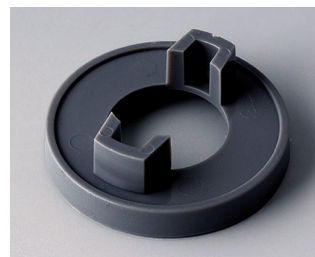

A5131008
Nut cover 31, without line
ABS (UL 94 HB)
dusty grey RAL 7037