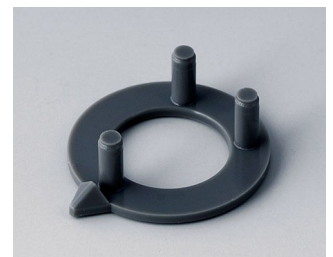

A4220008
Arrow disk 20
ABS (UL 94 HB)
dusty grey RAL 7037