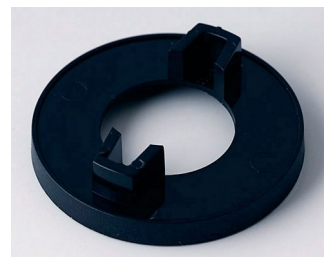

A5140000
Nut cover 40, without line
ABS (UL 94 HB)
black RAL 9005