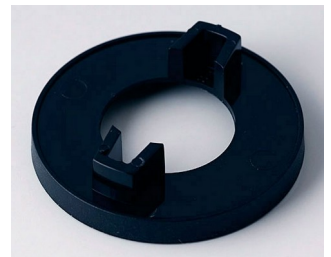

A5140000
Nut cover 40, without line
ABS (UL 94 HB)
black RAL 9005