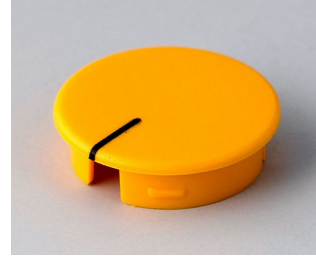

A4120104
Cover 20, with line
ABS (UL 94 HB)
yellow RAL F12/0-1