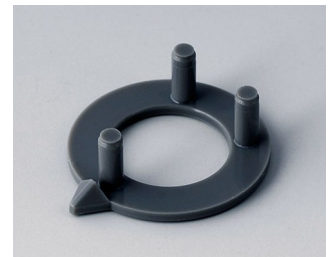

A4220008
Arrow disk 20
ABS (UL 94 HB)
dusty grey RAL 7037