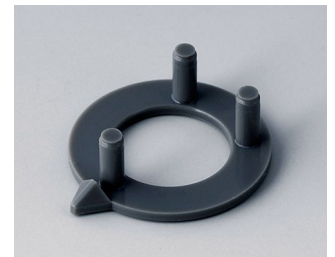

A4220008
Arrow disk 20
ABS (UL 94 HB)
dusty grey RAL 7037