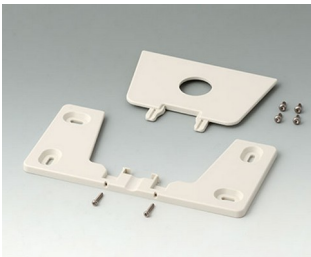

Accessory "wall/holder"

A9506117
Wall suspension element
ASA+PC (UL 94 V-0)
off-white RAL 9002