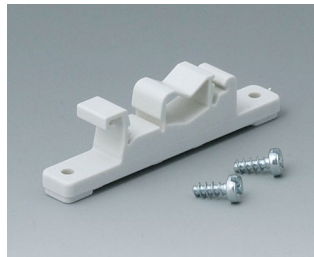

A9506030
 Sealing 200

A9508030
 Sealing 250

Accessory "wall/holder"

A9506117
 Wall suspension element
 ASA+PC (UL 94 V-0)
 off-white RAL 9002

B1300017
 Fastening element for DIN-Rails
 PA 6
 off-white RAL 9002