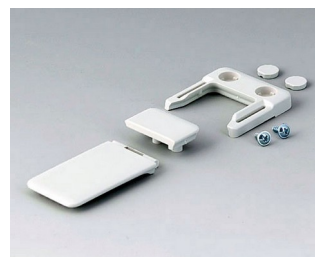

## Versioni

**A9100001**  
Ring eyelet  
PA 6  
volcano

**A9100002**  
Ring eyelet  
PA 6  
volcano

**A9152047**  
Combi-Clip  
ABS (UL 94 HB)  
off-white RAL 9002  
45x27mm

**A9152048**  
Combi-Clip  
ABS (UL 94 HB)  
lava  
45x27mm