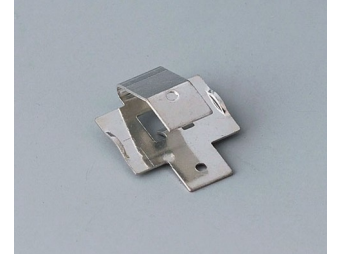

SUPPORTO BATTERIA, VANI BATTERIA,

SUPPORTI PILE A BOTTONO

Accessory "battery"

A9156002
Plug-in contact, 1 x 9 V (PP3)

A9161001
Set of battery clips, 4 x AA
Steel
tin-plated

A9193003
Battery-clips, double contact
Steel
tin-plated

A9193004
Battery-clips, single contact
Steel
tin-plated

A9193005
Battery clips, double contact
Steel
nickel-plated

A9193006
Battery-clips, single contact
Steel
nickel-plated

A9193008
Battery clips, double contact
CuBe
nickel-plated