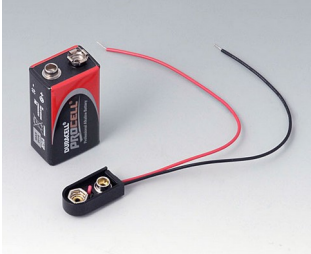

SUPPORTO BATTERIA, VANI BATTERIA,

SUPPORTI PILE A BOTTONO

Accessory "battery"

A9156002
Plug-in contact, 1 x 9 V (PP3)

A9161001
Set of battery clips, 4 x AA
Steel
tin-plated

A9193003
Battery-clips, double contact
Steel
tin-plated