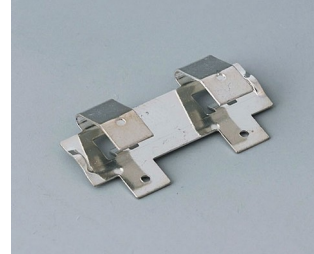

SUPPORTO BATTERIA, VANI BATTERIA,

SUPPORTI PILE A BOTTONO

Accessory "battery"

A9156002
Plug-in contact, 1 x 9 V (PP3)

A9161001
Set of battery clips, 4 x AA
Steel
tin-plated

A9193003
Battery-clips, double contact
Steel
tin-plated

A9193004
Battery-clips, single contact
Steel
tin-plated

A9193005
Battery clips, double contact
Steel
nickel-plated

A9193006
Battery-clips, single contact
Steel
nickel-plated

A9193008
Battery clips, double contact
CuBe
nickel-plated

A9193009
Battery clips, single contact
CuBe
nickel-plated

Salvo modifiche tecniche. © OKW Gehäusesysteme, Buchen/Germania.