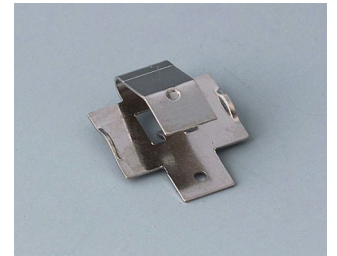

SUPPORTO BATTERIA, VANI BATTERIA,

SUPPORTI PILE A BOTTONO

Accessory "battery"

A9156002
Plug-in contact, 1 x 9 V (PP3)

A9161001
Set of battery clips, 4 x AA
Steel
tin-plated

A9193003
Battery-clips, double contact
Steel
tin-plated

A9193004
Battery-clips, single contact
Steel
tin-plated

A9193005
Battery clips, double contact
Steel
nickel-plated

A9193006
Battery-clips, single contact
Steel
nickel-plated

A9193008
Battery clips, double contact
CuBe
nickel-plated

A9193009
Battery clips, single contact
CuBe
nickel-plated

Salvo modifiche tecniche. © OKW Gehäusesysteme, Buchen/Germania.