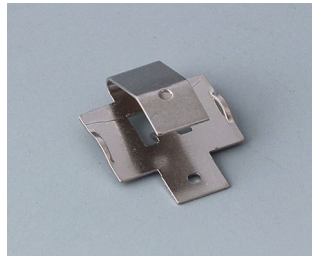

SUPPORTO BATTERIA, VANI BATTERIA,

SUPPORTI PILE A BOTTONO

Accessory "battery"

A9156002
Plug-in contact, 1 x 9 V (PP3)

A9161001
Set of battery clips, 4 x AA
Steel
tin-plated

A9193003
Battery-clips, double contact
Steel
tin-plated

A9193004
Battery-clips, single contact
Steel
tin-plated

A9193005
Battery clips, double contact
Steel
nickel-plated

A9193006
Battery-clips, single contact
Steel
nickel-plated

A9193008
Battery clips, double contact
CuBe
nickel-plated