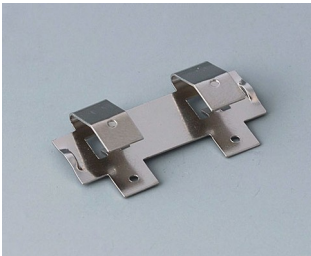

SUPPORTO BATTERIA, VANI BATTERIA,

SUPPORTI PILE A BOTTONO

Accessory "battery"

A9156002
Plug-in contact, 1 x 9 V (PP3)

A9161001
Set of battery clips, 4 x AA
Steel
tin-plated

A9193003
Battery-clips, double contact
Steel
tin-plated

A9193004
Battery-clips, single contact
Steel
tin-plated

A9193005
Battery clips, double contact
Steel
nickel-plated

A9193006
Battery-clips, single contact
Steel
nickel-plated

A9193008
Battery clips, double contact
CuBe
nickel-plated