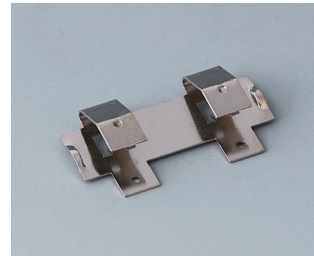

SUPPORTO BATTERIA, VANI BATTERIA,

SUPPORTI PILE A BOTTONO

Accessory "battery"

A9156002
Plug-in contact, 1 x 9 V (PP3)

A9161001
Set of battery clips, 4 x AA
Steel
tin-plated

A9193003
Battery-clips, double contact
Steel
tin-plated

A9193004
Battery-clips, single contact
Steel
tin-plated

A9193005
Battery clips, double contact
Steel
nickel-plated

A9193006
Battery-clips, single contact
Steel
nickel-plated

A9193008
Battery clips, double contact
CuBe
nickel-plated