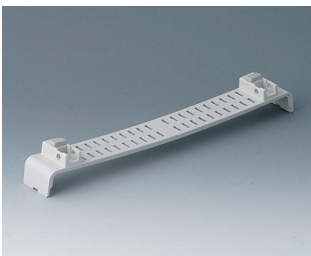

A0144370
Snap-in panel with, slots, with
feet
ABS (UL 94 HB)
off-white RAL 9002