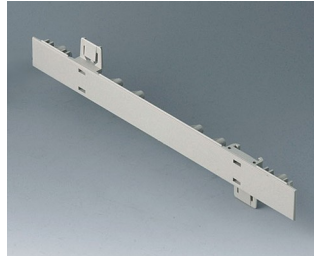

## Versioni

**A0105270**  
 Side panel 0.5 HE  
 ABS (UL 94 HB)  
 off-white RAL 9002  
 250x22,25mm

**A0105280**  
 Side panel 0.5 HE  
 ABS (UL 94 HB)  
 pebble grey RAL 7032  
 250x22,25mm

**A0106270**  
 Side panel 0.5 HE, for handle  
 mounting  
 ABS (UL 94 HB)  
 off-white RAL 9002  
 250x22,25mm