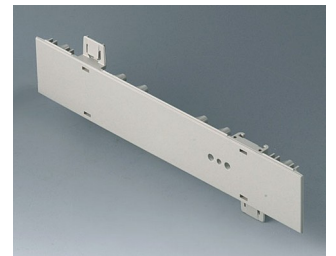

A0111280
Side panel 1 HE, for handle
mounting
ABS (UL 94 HB)
pebble grey RAL 7032
250x44,45mm