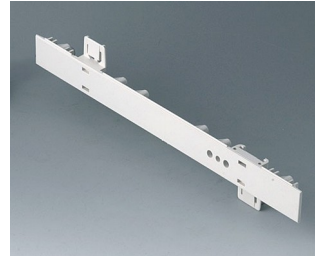

## Versioni

**A0105270**  
 Side panel 0.5 HE  
 ABS (UL 94 HB)  
 off-white RAL 9002  
 250x22,25mm

**A0105280**  
 Side panel 0.5 HE  
 ABS (UL 94 HB)  
 pebble grey RAL 7032  
 250x22,25mm

**A0106270**  
 Side panel 0.5 HE, for handle  
 mounting  
 ABS (UL 94 HB)  
 off-white RAL 9002  
 250x22,25mm