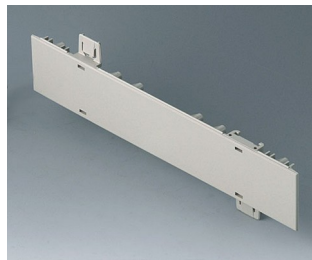

A0110280
Side panel 1 HE
ABS (UL 94 HB)
pebble grey RAL 7032
250x44,45mm