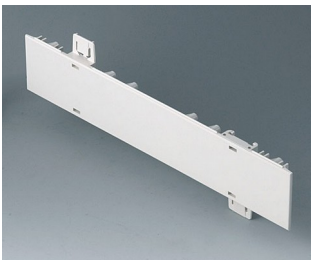

A0110270
Side panel 1 HE
ABS (UL 94 HB)
off-white RAL 9002
250x44,45mm