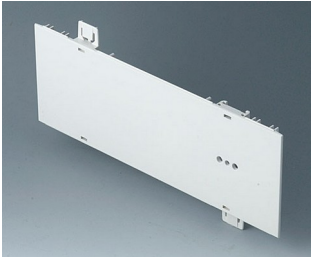

EURO CONTENITORI

A0121270
Side panel 2 HE, for handle mounting
ABS (UL 94 HB)
off-white RAL 9002
250x88,9mm