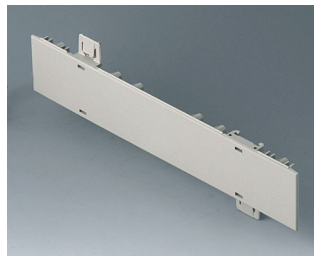

A0110280
Side panel 1 HE
ABS (UL 94 HB)
pebble grey RAL 7032
250x44,45mm