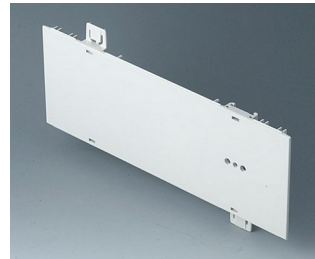

A0121270
Side panel 2 HE, for handle
mounting
ABS (UL 94 HB)
off-white RAL 9002
250x88,9mm