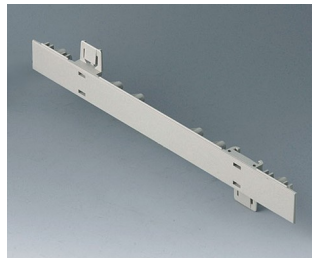

A0105280
Side panel 0.5 HE
ABS (UL 94 HB)
pebble grey RAL 7032
250x22,25mm