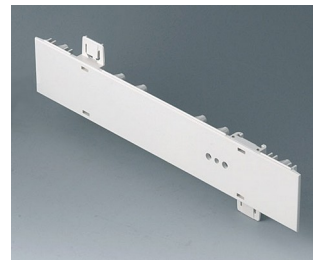

A0111270
Side panel 1 HE, for handle mounting
ABS (UL 94 HB)
off-white RAL 9002
250x44,45mm