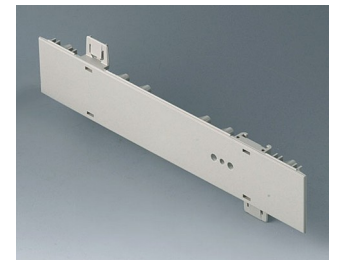

A0111280
Side panel 1 HE, for handle mounting
ABS (UL 94 HB)
pebble grey RAL 7032
250x44,45mm