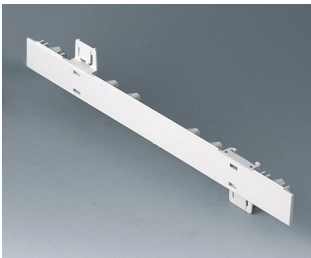

System components to complete

A0105270
Side panel 0.5 HE
ABS (UL 94 HB)
off-white RAL 9002
250x22,25mm