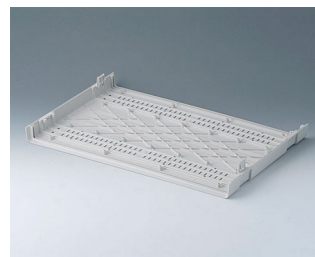

A0116170
Shell 63 TE
ABS (UL 94 HB)
off-white RAL 9002
367x250x27mm