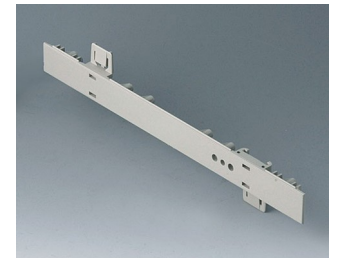

A0106280
Side panel 0.5 HE, for handle mounting
ABS (UL 94 HB)
pebble grey RAL 7032
250x22,25mm