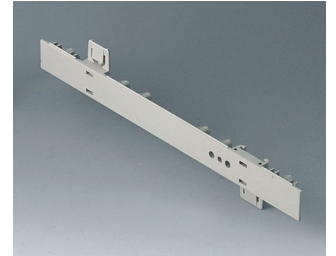

## Versioni

**A0105270**  
 Side panel 0.5 HE  
 ABS (UL 94 HB)  
 off-white RAL 9002  
 250x22,25mm

**A0105280**  
 Side panel 0.5 HE  
 ABS (UL 94 HB)  
 pebble grey RAL 7032  
 250x22,25mm

**A0106270**  
 Side panel 0.5 HE, for handle  
 mounting  
 ABS (UL 94 HB)  
 off-white RAL 9002  
 250x22,25mm