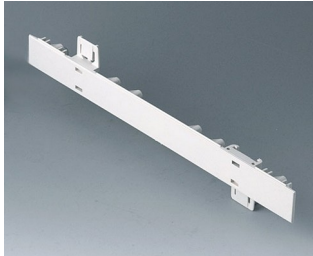

## Versioni

**A0105270**  
 Side panel 0.5 HE  
 ABS (UL 94 HB)  
 off-white RAL 9002  
 250x22,25mm

**A0105280**  
 Side panel 0.5 HE  
 ABS (UL 94 HB)  
 pebble grey RAL 7032  
 250x22,25mm

**A0106270**  
 Side panel 0.5 HE, for handle  
 mounting  
 ABS (UL 94 HB)  
 off-white RAL 9002  
 250x22,25mm