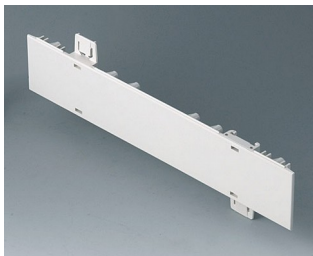

A0110270
Side panel 1 HE
ABS (UL 94 HB)
off-white RAL 9002
250x44,45mm