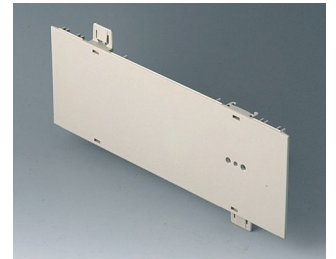

A0121280
Side panel 2 HE, for handle
mounting
ABS (UL 94 HB)
pebble grey RAL 7032
250x88,9mm