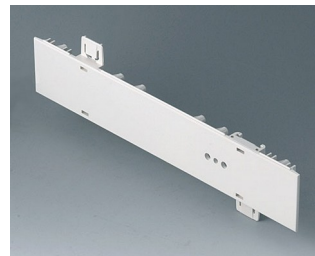

A0111270
Side panel 1 HE, for handle
mounting
ABS (UL 94 HB)
off-white RAL 9002
250x44,45mm