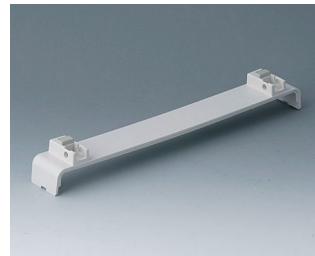

A0134370
Snap-in panel, without slots, with
feet
ABS (UL 94 HB)
off-white RAL 9002