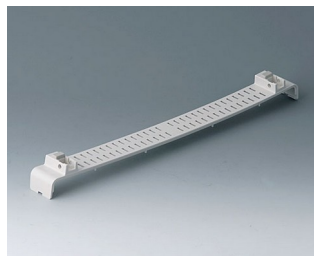

A0146370
Snap-in panel, with slots, with
feet
ABS (UL 94 HB)
off-white RAL 9002