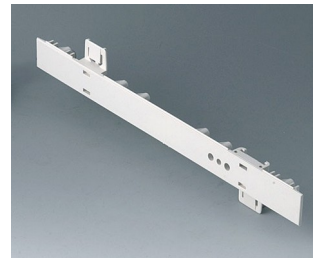

A0106270
Side panel 0.5 HE, for handle mounting
ABS (UL 94 HB)
off-white RAL 9002
250x22,25mm