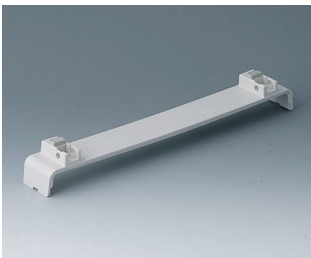

A0134370
Snap-in panel, without slots, with feet
ABS (UL 94 HB)
off-white RAL 9002