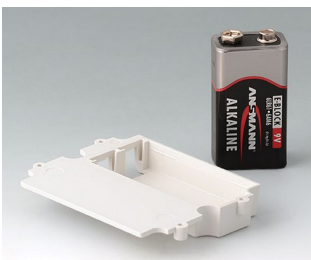

## Accessory "battery"

**A9160003**  
Plug-in contact, 1 x 9 V (PP3)

**A9161002**  
Set of battery clips, 2 x 9 V or 4 x AA  
Steel  
tin-plated

**A9173010**  
9 V contact kit, 1 x 9 V  
ABS (UL 94 HB)

**A9174002**  
Battery compartment, 2 x 9 V  
ABS (UL 94 HB)  
off-white RAL 9002