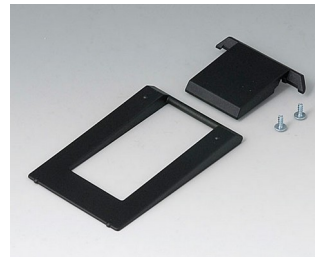

A9250909
Tilt foot bar
ABS (UL 94 HB)
black RAL 9005

Salvo modifiche tecniche. © OKW Gehäusesysteme, Buchen/Germania.