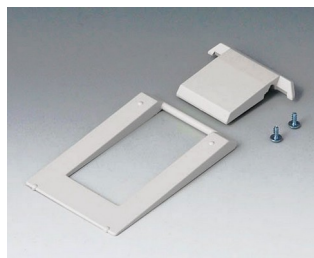

A9250907
Tilt foot bar
ABS (UL 94 HB)
off-white RAL 9002