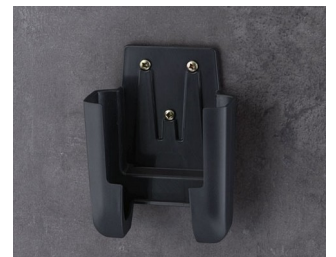

A9106628
Holder M
ASA+PC (UL 94 V-0)
lava