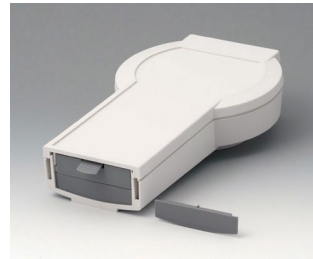

A9178178
End plate for electronic area,
Vers. I
PC
volcano