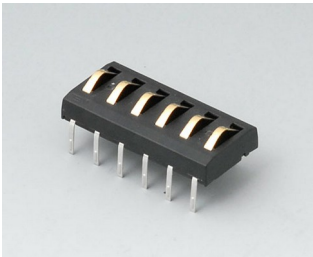

Accessory

A9178007
Contacts, male
gold-plated