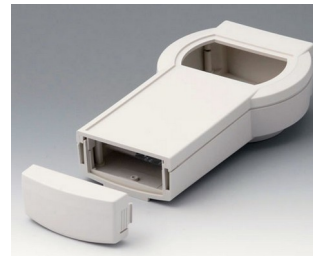

A9077257
 SET: DATEC-CONTROL S, Vers. II, station..
 ABS (UL 94 HB)
 off-white RAL 9002
 228x117mm
 IP 65 opt.

A9077259
 SET: DATEC-CONTROL S, Vers. II, station..
 ABS (UL 94 HB)
 black RAL 9005
 228x117mm
 IP 65 opt.