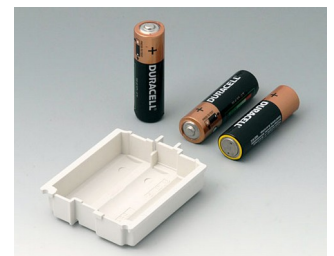

A9079207
 DATEC-CONTROL L, Vers. II
 ABS (UL 94 HB)
 off-white RAL 9002
 266x144x60mm
 IP 54 opt.

A9079209
 DATEC-CONTROL L, Vers. II
 ABS (UL 94 HB)
 black RAL 9005
 266x144x60mm
 IP 54 opt.

A9176128
 Battery compartment XS, 2 x AA
 or 1 x 9V
 ABS (UL 94 HB)