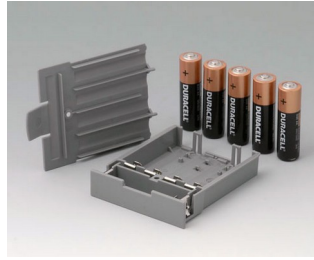

A9178158
Battery compartment, M/L, 5 x
AA
PC
volcano