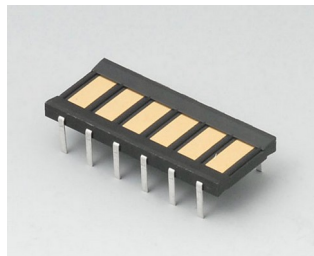

Accessory "carrying"

A910002
Ring eyelet
PA 6
volcano

Accessory

A9178007
Contacts, male
gold-plated

A9178008
Contacts, female
gold-plated

Salvo modifiche tecniche. © OKW Gehäusesysteme, Buchen/Germania.