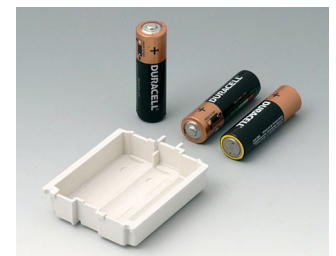

A9176158
Battery compartment XS, 3 x AA
ABS (UL 94 HB)
off-white RAL 9002