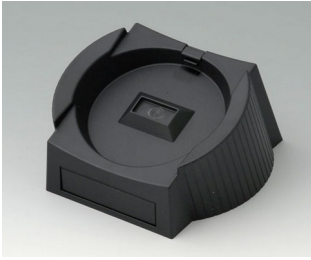

DATEC-CONTROL

A9178139
Station, Vers. I
ABS (UL 94 HB)
black RAL 9005