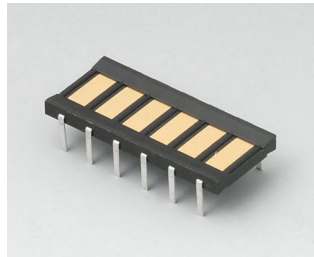

Accessory "carrying"

A9100002
Ring eyelet
PA 6
volcano

Accessory

A9178007
Contacts, male
gold-plated

A9178008
Contacts, female
gold-plated

Salvo modifiche tecniche. © OKW Gehäusesysteme, Buchen/Germania.