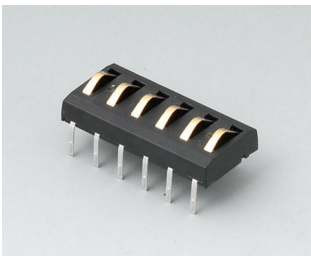

Accessory

A9178007
Contacts, male
gold-plated