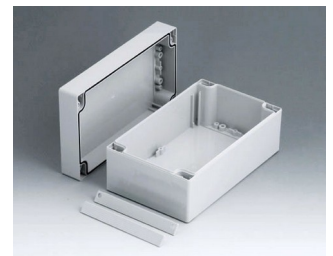

C2112202
ROBUST-BOX 120 LARGE, Vers. II
PC (UL 94 HB)
gris clair RAL 7035
200x120x90mm
IP 66