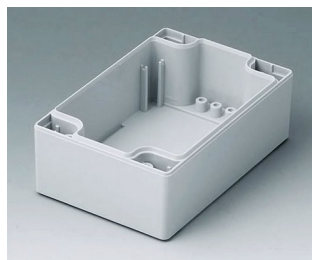

C1081202
Coquille 80, sans joint
PC (UL 94 HB)
gris clair RAL 7035
120x80x40mm