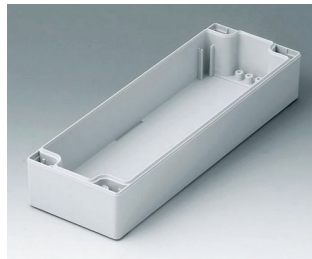

C1082402
Coquille 80, sans joint
PC (UL 94 HB)
gris clair RAL 7035
240x80x40mm