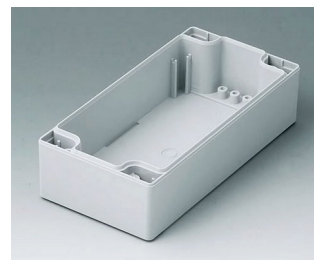

C1081601
Coquille 80, sans joint
ABS (UL 94 HB)
gris clair RAL 7035
160x80x40mm