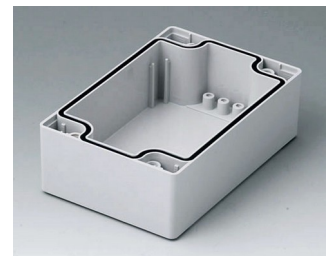

C2081202
Coquille 80, avec joint
PC (UL 94 HB)
gris clair RAL 7035
120x80x40mm