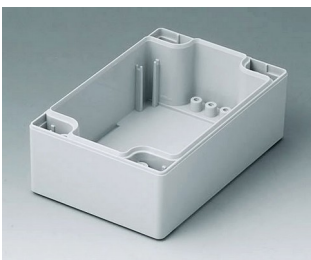

C1081201
Coquille 80, sans joint
ABS (UL 94 HB)
gris clair RAL 7035
120x80x40mm