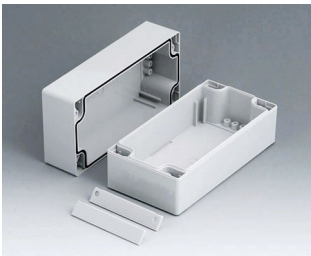

C2108161
ROBUST-BOX 80 LARGE, Vers. I
ABS (UL 94 HB)
gris clair RAL 7035
160x80x80mm
IP 66