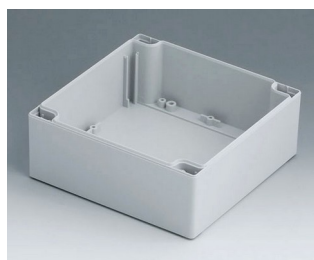

C2161602
Coquille 160, sans joint
PC (UL 94 HB)
gris clair RAL 7035
160x160x60mm