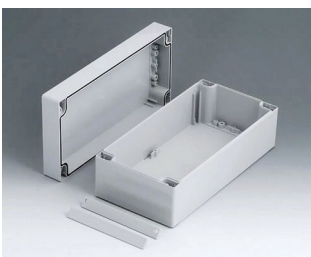

C2112241
ROBUST-BOX 120 LARGE, Vers. I
ABS (UL 94 HB)
gris clair RAL 7035
240x120x90mm
IP 66