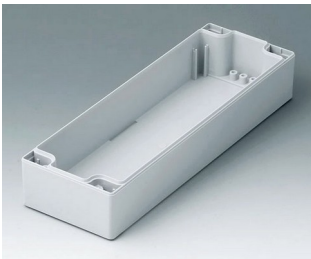

C1082401
Coquille 80, sans joint
ABS (UL 94 HB)
gris clair RAL 7035
240x80x40mm