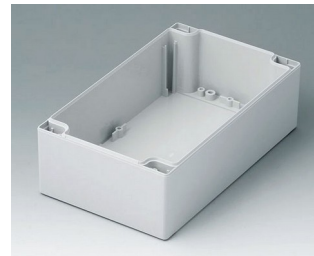

C2122002
Coquille 120, sans joint
PC (UL 94 HB)
gris clair RAL 7035
200x120x60mm