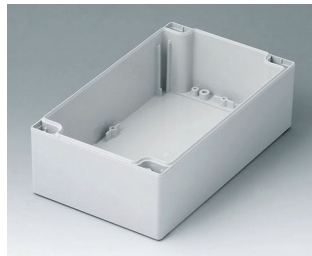

C2122001
Coquille 120, sans joint
ABS (UL 94 HB)
gris clair RAL 7035
200x120x60mm