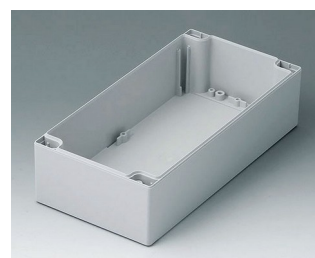

C2122401
Coquille 120, sans joint
ABS (UL 94 HB)
gris clair RAL 7035
240x120x60mm