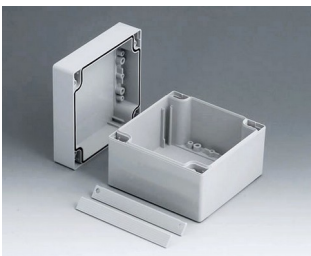

C2112121
ROBUST-BOX 120 LARGE, Vers. I
ABS (UL 94 HB)
gris clair RAL 7035
120x120x90mm
IP 66