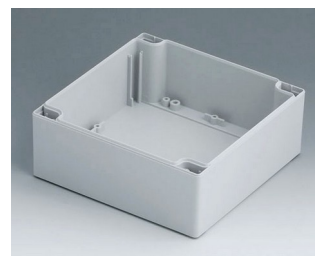

C2161602
Coquille 160, sans joint
PC (UL 94 HB)
gris clair RAL 7035
160x160x60mm