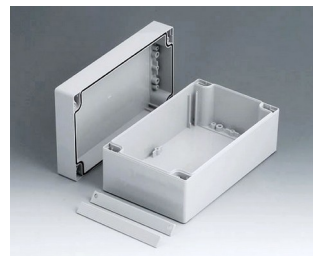

C2112201
ROBUST-BOX 120 LARGE, Vers. I
ABS (UL 94 HB)
gris clair RAL 7035
200x120x90mm
IP 66