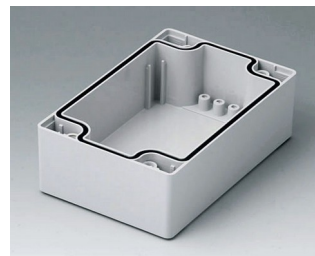

C2081201
Coquille 80, avec joint
ABS (UL 94 HB)
gris clair RAL 7035
120x80x40mm