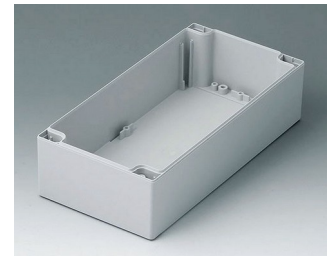

C2122401
Coquille 120, sans joint
ABS (UL 94 HB)
gris clair RAL 7035
240x120x60mm