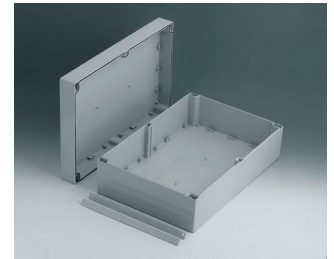

C2424361
ROBUST-BOX 240 LARGE,
Vers. I
ABS (UL 94 HB)
gris clair RAL 7035
360x240x120mm
IP 66