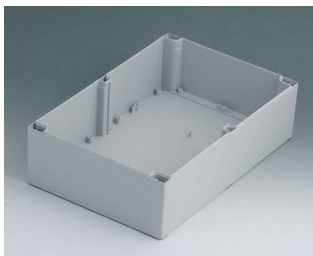

C4203001
Coquille 200, sans joint
ABS (UL 94 HB)
gris clair RAL 7035
300x200x80mm