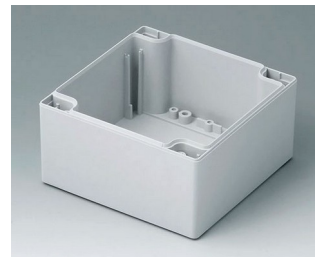

C2121201
Coquille 120, sans joint
ABS (UL 94 HB)
gris clair RAL 7035
120x120x60mm