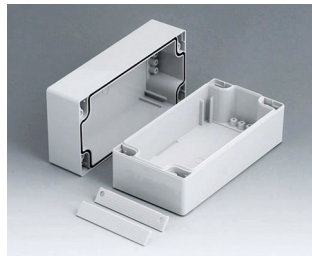

C2108162
ROBUST-BOX 80 LARGE, Vers. II
PC (UL 94 HB)
gris clair RAL 7035
160x80x80mm
IP 66