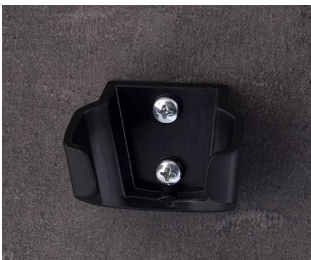

B2902039
Support S
ASA (UL 94 HB)
noir RAL 9005