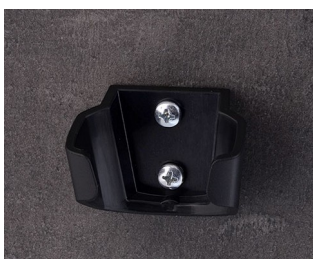

B2902039
Support S
ASA (UL 94 HB)
noir RAL 9005