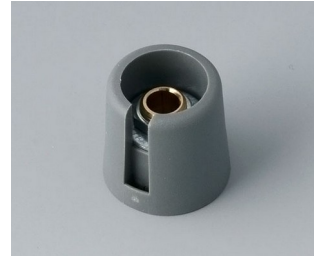

## Versiones

**A3016048**  
COM-KNOBS 16, with recess  
PA 6  
volcano  
16x16mm 4mm

**A3016049**  
COM-KNOBS 16, with recess  
PA 6  
nero  
16x16mm 4mm

**A3016068**  
COM-KNOBS 16, with recess  
PA 6  
volcano  
16x16mm 6mm