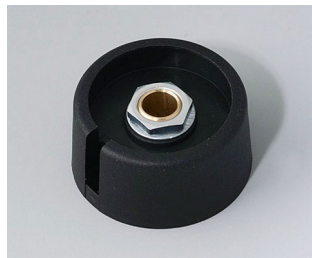

A3023639
 COM-KNOBS 23, with recess
 PA 6
 nero
 23x16mm 1/4"

A3031068
 COM-KNOBS 31, with recess
 PA 6
 volcano
 31x16mm 6mm

A3031069
 COM-KNOBS 31, with recess
 PA 6
 nero
 31x16mm 6mm

A3031638
 COM-KNOBS 31, with recess
 PA 6
 volcano
 31x16mm 1/4"