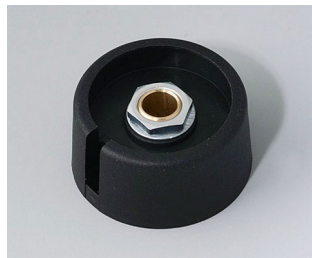

A3023639
COM-KNOBS 23, with recess
PA 6
nero
23x16mm 1/4"

A3031068
COM-KNOBS 31, with recess
PA 6
volcano
31x16mm 6mm

A3031069
COM-KNOBS 31, with recess
PA 6
nero
31x16mm 6mm

A3031638
COM-KNOBS 31, with recess
PA 6
volcano
31x16mm 1/4"