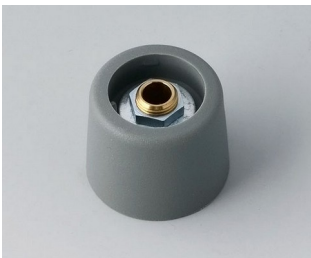

A3120048
COM-KNOBS 20, without recess
PA 6
volcano
20x16mm 4mm