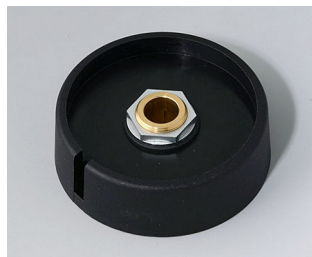

A3040089
 COM-KNOBS 40, with recess
 PA 6
 nero
 40x16mm 8mm

A3050068
 COM-KNOBS 50, with recess
 PA 6
 volcano
 50x16mm 6mm

A3050069
 COM-KNOBS 50, with recess
 PA 6
 nero
 50x16mm 6mm

A3050088
 COM-KNOBS 50, with recess
 PA 6
 volcano
 50x16mm 8mm