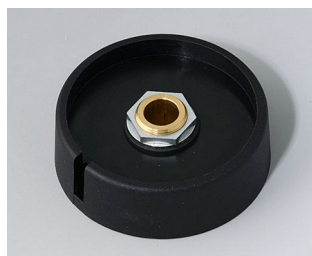

A3040089
COM-KNOBS 40, with recess
PA 6
nero
40x16mm 8mm

A3050068
COM-KNOBS 50, with recess
PA 6
volcano
50x16mm 6mm

A3050069
COM-KNOBS 50, with recess
PA 6
nero
50x16mm 6mm

A3050088
COM-KNOBS 50, with recess
PA 6
volcano
50x16mm 8mm