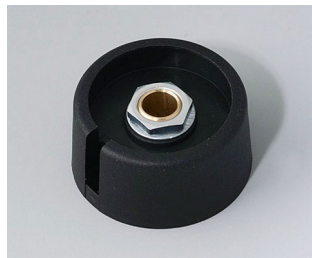

A3031639
COM-KNOBS 31, with recess
PA 6
nero
31x16mm 1/4"