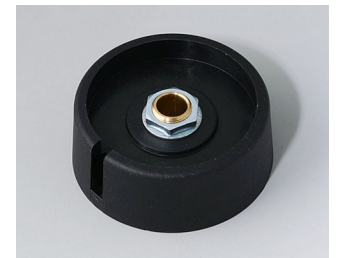

A3023639
 COM-KNOBS 23, with recess
 PA 6
 nero
 23x16mm 1/4"

A3031068
 COM-KNOBS 31, with recess
 PA 6
 volcano
 31x16mm 6mm

A3031069
 COM-KNOBS 31, with recess
 PA 6
 nero
 31x16mm 6mm

A3031638
 COM-KNOBS 31, with recess
 PA 6
 volcano
 31x16mm 1/4"

A3031639
 COM-KNOBS 31, with recess
 PA 6
 nero
 31x16mm 1/4"

A3040068
 COM-KNOBS 40, with recess
 PA 6
 volcano
 40x16mm 6mm

A3040069
 COM-KNOBS 40, with recess
 PA 6
 nero
 40x16mm 6mm

A3040088
 COM-KNOBS 40, with recess
 PA 6
 volcano
 40x16mm 8mm