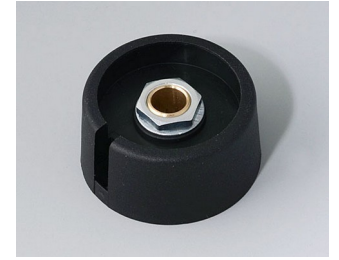

A3023049
COM-KNOBS 23, with recess
PA 6
nero
23x16mm 4mm

A3023068
COM-KNOBS 23, with recess
PA 6
volcano
23x16mm 6mm

A3023069
COM-KNOBS 23, with recess
PA 6
nero
23x16mm 6mm

COM-KNOBS

A3023638
 COM-KNOBS 23, with recess
 PA 6
 volcano
 23x16mm 1/4"

A3023639
 COM-KNOBS 23, with recess
 PA 6
 nero
 23x16mm 1/4"

A3031068
 COM-KNOBS 31, with recess
 PA 6
 volcano
 31x16mm 6mm

A3031069
 COM-KNOBS 31, with recess
 PA 6
 nero
 31x16mm 6mm

A3031638
 COM-KNOBS 31, with recess
 PA 6
 volcano
 31x16mm 1/4"