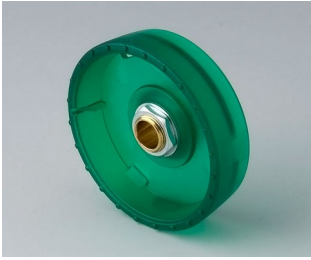

STAR-KNOBS

B8341065
STAR-KNOBS 41, with knurls
PC (UL 94 HB)
emerald
41x14mm 6mm