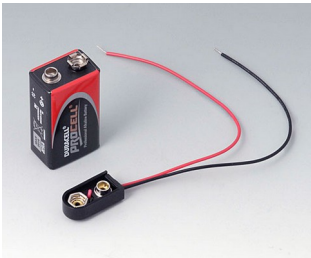

A9345217
Set of battery compartment, 4 x
AA
ABS (UL 94 HB)
off-white RAL 9002

SOPORTES Y COMPARTIMENTOS PARA PILAS, SOPORTES DE PILAS DE BOTÓN

OKW
GEHÄUSE
SYSTEME

Accessory "battery"

A9156002
Plug-in contact, 1 x 9 V (PP3)