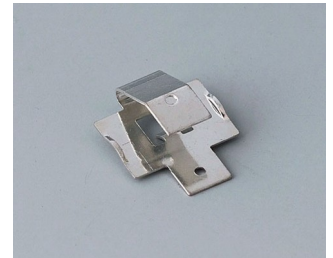

A9345217
Set of battery compartment, 4 x
AA
ABS (UL 94 HB)
off-white RAL 9002

SOPORTES Y COMPARTIMENTOS PARA PILAS, SOPORTES DE PILAS DE BOTÓN

OKW
GEHÄUSE
SYSTEME

Accessory "battery"

A9156002
Plug-in contact, 1 x 9 V (PP3)

A9161001
Set of battery clips, 4 x AA
Steel
tin-plated

A9193003
Battery-clips, double contact
Steel
tin-plated

A9193004
Battery-clips, single contact
Steel
tin-plated

A9193005
Battery clips, double contact
Steel
nickel-plated

A9193006
Battery-clips, single contact
Steel
nickel-plated

A9193008
Battery clips, double contact
CuBe
nickel-plated

A9193009
Battery clips, single contact
CuBe
nickel-plated

Nos reservamos el derecho a realizar modificaciones técnicas. © OKW Gehäusesysteme, Buchen (Alemania).