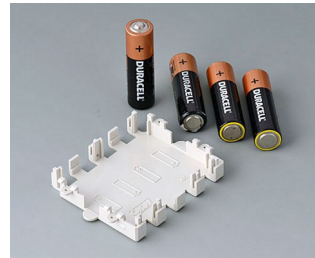

OKW
GEHÄUSE
SYSTEME

Versiones

A9156001
Battery holder, 2 x AA
PP
black RAL 9005

A9156003
Battery holder, 1 x 9 V (PP3)
Steel
nickel-plated

A9174004
Battery compartment, 4 x AA
ABS (UL 94 HB)
off-white RAL 9002

A9193037
Button cell holder, Ø 20 mm

A9193038
Button cell holder, Ø 23 mm

A9193039
Button cell holder, Ø 12 mm

A9193040
Button cell holder, Ø 16 mm

A9250250
Battery spacer
PE foam
50x25x4mm

A9250251
Battery spacer
PE foam
50x25x3mm