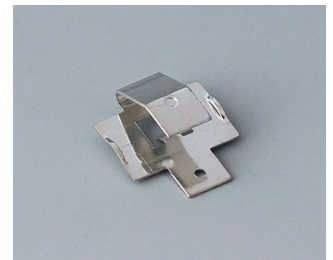

A9338118
Battery compartment kit, 5 x AA
ABS (UL 94 HB)
lava
93x98mm
IP 54

A9338119
Battery compartment kit, 5 x AA
ABS (UL 94 HB)
black RAL 9005
93x98mm
IP 54

A9338218
Battery compartment kit, 5 x AA
ASA+PC (UL 94 V-0)
lava
93x98mm
IP 54

A9345217
Set of battery compartment, 4 x
AA
ABS (UL 94 HB)
off-white RAL 9002

SOPORTES Y COMPARTIMENTOS PARA PILAS, SOPORTES DE PILAS DE BOTÓN

Accessory "battery"

A9156002
Plug-in contact, 1 x 9 V (PP3)

A9161001
Set of battery clips, 4 x AA
Steel
tin-plated

A9193003
Battery-clips, double contact
Steel
tin-plated

A9193004
Battery-clips, single contact
Steel
tin-plated

A9193005
Battery clips, double contact
Steel
nickel-plated

A9193006
Battery-clips, single contact
Steel
nickel-plated

A9193008
Battery clips, double contact
CuBe
nickel-plated

A9193009
Battery clips, single contact
CuBe
nickel-plated

Nos reservamos el derecho a realizar modificaciones técnicas. © OKW Gehäusesysteme, Buchen (Alemania).