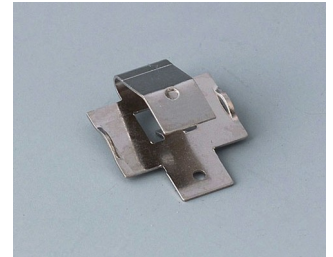

A9161001
Set of battery clips, 4 x AA
Steel
tin-plated

A9193003
Battery-clips, double contact
Steel
tin-plated

A9193004
Battery-clips, single contact
Steel
tin-plated

A9193005
Battery clips, double contact
Steel
nickel-plated

A9193006
Battery-clips, single contact
Steel
nickel-plated

A9193008
Battery clips, double contact
CuBe
nickel-plated

A9193009
Battery clips, single contact
CuBe
nickel-plated

Nos reservamos el derecho a realizar modificaciones técnicas. © OKW Gehäusesysteme, Buchen (Alemania).