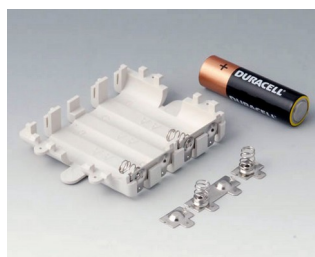

A9336118
Battery compartment kit, 3 x AA
ABS (UL 94 HB)
lava
93x69mm
IP 54

A9336119
Battery compartment kit, 3 x AA
ABS (UL 94 HB)
black RAL 9005
93x69mm
IP 54

A9338117
Battery compartment kit, 5 x AA
ABS (UL 94 HB)
off-white RAL 9002
93x98mm
IP 54

A9338118
Battery compartment kit, 5 x AA
ABS (UL 94 HB)
lava
93x98mm
IP 54

A9338119
Battery compartment kit, 5 x AA
ABS (UL 94 HB)
black RAL 9005
93x98mm
IP 54

A9338218
Battery compartment kit, 5 x AA
ASA+PC (UL 94 V-0)
lava
93x98mm
IP 54