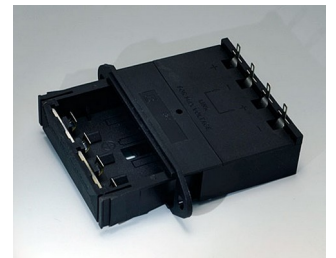

OKW
GEHÄUSE
SYSTEME

Versiones

A9156001
Battery holder, 2 x AA
PP
black RAL 9005

A9156003
Battery holder, 1 x 9 V (PP3)
Steel
nickel-plated

A9174004
Battery compartment, 4 x AA
ABS (UL 94 HB)
off-white RAL 9002

A9193037
Button cell holder, Ø 20 mm

A9193038
Button cell holder, Ø 23 mm

A9193039
Button cell holder, Ø 12 mm

A9193040
Button cell holder, Ø 16 mm

A9250250
Battery spacer
PE foam
50x25x4mm

A9250251
Battery spacer
PE foam
50x25x3mm

A9301330
Battery holder, 3 x AA
PA
black RAL 9005

A9302510
Battery holder, 1 x 9 V (PP3)
PA
black RAL 9005

A9302540
Battery holder, 4 x AA
PA
black RAL 9005

SOPORTES Y COMPARTIMENTOS PARA PILAS, SOPORTES DE PILAS DE BOTÓN