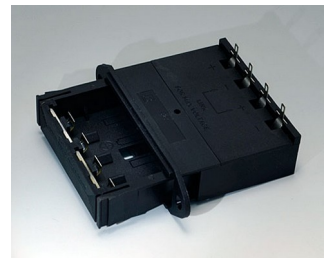

OKW
GEHÄUSE
SYSTEME

Versiones

A9156001
Battery holder, 2 x AA
PP
black RAL 9005

A9156003
Battery holder, 1 x 9 V (PP3)
Steel
nickel-plated

A9174004
Battery compartment, 4 x AA
ABS (UL 94 HB)
off-white RAL 9002

A9193037
Button cell holder, Ø 20 mm

A9193038
Button cell holder, Ø 23 mm

A9193039
Button cell holder, Ø 12 mm

A9193040
Button cell holder, Ø 16 mm

A9250250
Battery spacer
PE foam
50x25x4mm

A9250251
Battery spacer
PE foam
50x25x3mm

A9301330
Battery holder, 3 x AA
PA
black RAL 9005

A9302510
Battery holder, 1 x 9 V (PP3)
PA
black RAL 9005

A9302540
Battery holder, 4 x AA
PA
black RAL 9005

SOPORTES Y COMPARTIMENTOS PARA PILAS, SOPORTES DE PILAS DE BOTÓN