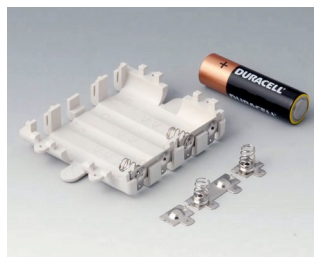

A9336118
Battery compartment kit, 3 x AA
ABS (UL 94 HB)
lava
93x69mm
IP 54

A9336119
Battery compartment kit, 3 x AA
ABS (UL 94 HB)
black RAL 9005
93x69mm
IP 54

A9338117
Battery compartment kit, 5 x AA
ABS (UL 94 HB)
off-white RAL 9002
93x98mm
IP 54

A9338118
Battery compartment kit, 5 x AA
ABS (UL 94 HB)
lava
93x98mm
IP 54

A9338119
Battery compartment kit, 5 x AA
ABS (UL 94 HB)
black RAL 9005
93x98mm
IP 54

A9338218
Battery compartment kit, 5 x AA
ASA+PC (UL 94 V-0)
lava
93x98mm
IP 54