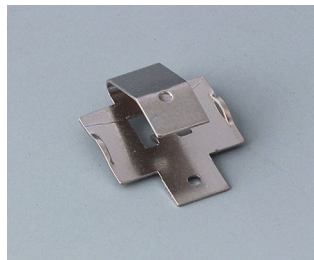

A9345217
Set of battery compartment, 4 x
AA
ABS (UL 94 HB)
off-white RAL 9002

SOPORTES Y COMPARTIMENTOS PARA PILAS, SOPORTES DE PILAS DE BOTÓN

Accessory "battery"

A9156002
Plug-in contact, 1 x 9 V (PP3)

A9161001
Set of battery clips, 4 x AA
Steel
tin-plated

A9193003
Battery-clips, double contact
Steel
tin-plated

A9193004
Battery-clips, single contact
Steel
tin-plated

A9193005
Battery clips, double contact
Steel
nickel-plated

A9193006
Battery-clips, single contact
Steel
nickel-plated

A9193008
Battery clips, double contact
CuBe
nickel-plated

A9193009
Battery clips, single contact
CuBe
nickel-plated

Nos reservamos el derecho a realizar modificaciones técnicas. © OKW Gehäusesysteme, Buchen (Alemania).