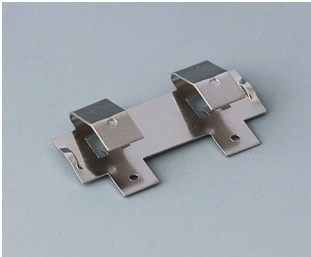

A9345217
Set of battery compartment, 4 x
AA
ABS (UL 94 HB)
off-white RAL 9002

SOPORTES Y COMPARTIMENTOS PARA PILAS, SOPORTES DE PILAS DE BOTÓN

OKW
GEHÄUSE
SYSTEME

Accessory "battery"

A9156002
Plug-in contact, 1 x 9 V (PP3)

A9161001
Set of battery clips, 4 x AA
Steel
tin-plated

A9193003
Battery-clips, double contact
Steel
tin-plated

A9193004
Battery-clips, single contact
Steel
tin-plated

A9193005
Battery clips, double contact
Steel
nickel-plated

A9193006
Battery-clips, single contact
Steel
nickel-plated

A9193008
Battery clips, double contact
CuBe
nickel-plated

A9193009
Battery clips, single contact
CuBe
nickel-plated

Nos reservamos el derecho a realizar modificaciones técnicas. © OKW Gehäusesysteme, Buchen (Alemania).