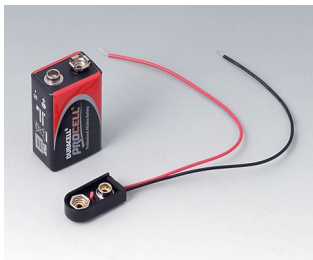

A9345217
Set of battery compartment, 4 x
AA
ABS (UL 94 HB)
off-white RAL 9002

SOPORTES Y COMPARTIMENTOS PARA PILAS, SOPORTES DE PILAS DE BOTÓN

Accessory "battery"

A9156002
Plug-in contact, 1 x 9 V (PP3)

A9161001
Set of battery clips, 4 x AA
Steel
tin-plated