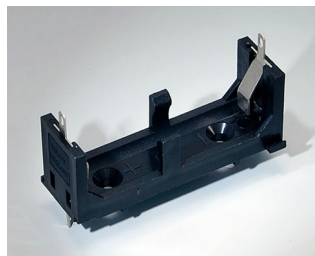

A9303310
Battery holder, 1 x AA
PA
black RAL 9005