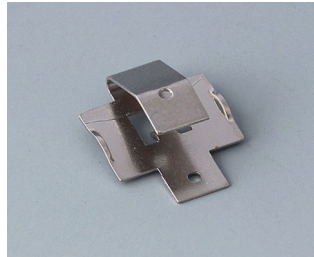

A9161001
Set of battery clips, 4 x AA
Steel
tin-plated

A9193003
Battery-clips, double contact
Steel
tin-plated

A9193004
Battery-clips, single contact
Steel
tin-plated

A9193005
Battery clips, double contact
Steel
nickel-plated

A9193006
Battery-clips, single contact
Steel
nickel-plated

A9193008
Battery clips, double contact
CuBe
nickel-plated

A9193009
Battery clips, single contact
CuBe
nickel-plated

Nos reservamos el derecho a realizar modificaciones técnicas. © OKW Gehäusesysteme, Buchen (Alemania).