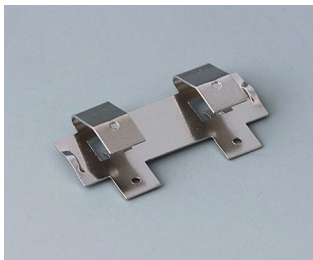

A9345217
Set of battery compartment, 4 x
AA
ABS (UL 94 HB)
off-white RAL 9002

SOPORTES Y COMPARTIMENTOS PARA PILAS, SOPORTES DE PILAS DE BOTÓN

Accessory "battery"

A9156002
Plug-in contact, 1 x 9 V (PP3)

A9161001
Set of battery clips, 4 x AA
Steel
tin-plated

A9193003
Battery-clips, double contact
Steel
tin-plated

A9193004
Battery-clips, single contact
Steel
tin-plated

A9193005
Battery clips, double contact
Steel
nickel-plated

A9193006
Battery-clips, single contact
Steel
nickel-plated

A9193008
Battery clips, double contact
CuBe
nickel-plated

A9193009
Battery clips, single contact
CuBe
nickel-plated

Nos reservamos el derecho a realizar modificaciones técnicas. © OKW Gehäusesysteme, Buchen (Alemania).