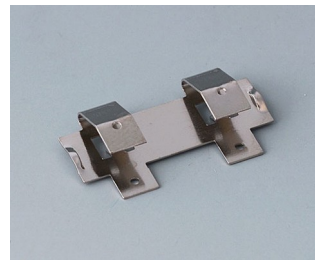

A9345217
Set of battery compartment, 4 x
AA
ABS (UL 94 HB)
off-white RAL 9002

SOPORTES Y COMPARTIMENTOS PARA PILAS, SOPORTES DE PILAS DE BOTÓN

Accessory "battery"

A9156002
Plug-in contact, 1 x 9 V (PP3)

A9161001
Set of battery clips, 4 x AA
Steel
tin-plated

A9193003
Battery-clips, double contact
Steel
tin-plated

A9193004
Battery-clips, single contact
Steel
tin-plated

A9193005
Battery clips, double contact
Steel
nickel-plated

A9193006
Battery-clips, single contact
Steel
nickel-plated

A9193008
Battery clips, double contact
CuBe
nickel-plated

A9193009
Battery clips, single contact
CuBe
nickel-plated

Nos reservamos el derecho a realizar modificaciones técnicas. © OKW Gehäusesysteme, Buchen (Alemania).