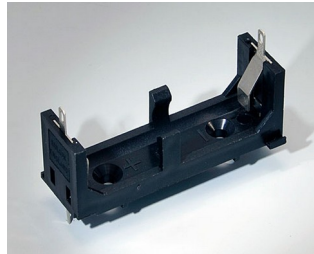

A9303310
Battery holder, 1 x AA
PA
black RAL 9005