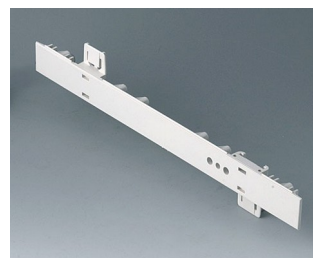

## Versiones

**A0105270**  
Side panel 0.5 HE  
ABS (UL 94 HB)  
off-white RAL 9002  
250x22,25mm

**A0105280**  
Side panel 0.5 HE  
ABS (UL 94 HB)  
pebble grey RAL 7032  
250x22,25mm

**A0106270**  
Side panel 0.5 HE, for handle  
mounting  
ABS (UL 94 HB)  
off-white RAL 9002  
250x22,25mm