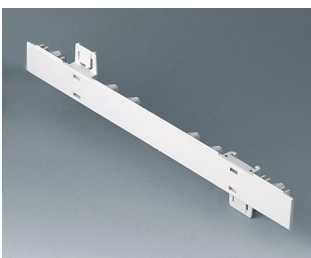

## Versiones

**A0105270**  
Side panel 0.5 HE  
ABS (UL 94 HB)  
off-white RAL 9002  
250x22,25mm

**A0105280**  
Side panel 0.5 HE  
ABS (UL 94 HB)  
pebble grey RAL 7032  
250x22,25mm

**A0106270**  
Side panel 0.5 HE, for handle  
mounting  
ABS (UL 94 HB)  
off-white RAL 9002  
250x22,25mm