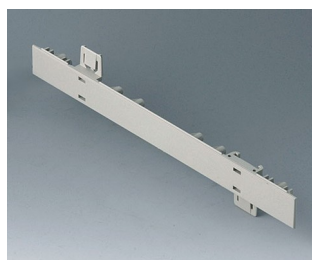

A0105280
Side panel 0.5 HE
ABS (UL 94 HB)
pebble grey RAL 7032
250x22,25mm