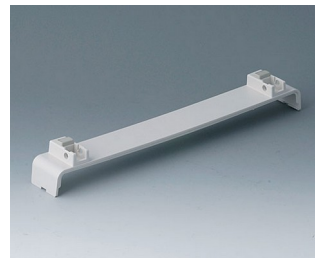

A0134370
Snap-in panel, without slots, with
feet
ABS (UL 94 HB)
off-white RAL 9002