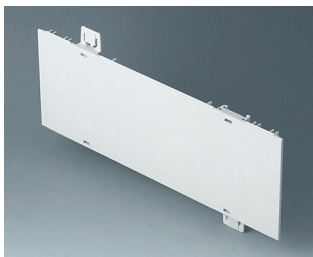

A0120270
Side panel 2 HE
ABS (UL 94 HB)
off-white RAL 9002
250x88,9mm