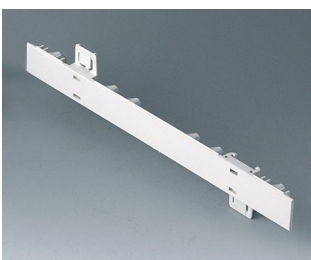

System components to complete

A0105270
Side panel 0.5 HE
ABS (UL 94 HB)
off-white RAL 9002
250x22,25mm