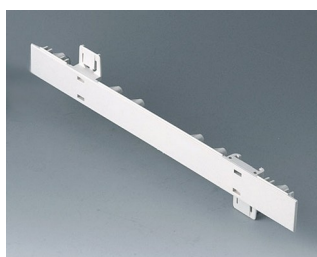

## Versiones

**A0105270**  
Side panel 0.5 HE  
ABS (UL 94 HB)  
off-white RAL 9002  
250x22,25mm

**A0105280**  
Side panel 0.5 HE  
ABS (UL 94 HB)  
pebble grey RAL 7032  
250x22,25mm

**A0106270**  
Side panel 0.5 HE, for handle  
mounting  
ABS (UL 94 HB)  
off-white RAL 9002  
250x22,25mm