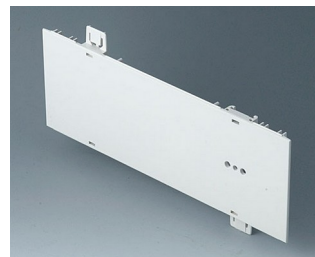

A0121270
Side panel 2 HE, for handle
mounting
ABS (UL 94 HB)
off-white RAL 9002
250x88,9mm