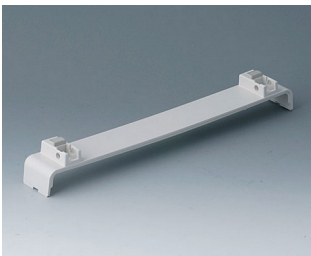

A0134370
Snap-in panel, without slots, with
feet
ABS (UL 94 HB)
off-white RAL 9002