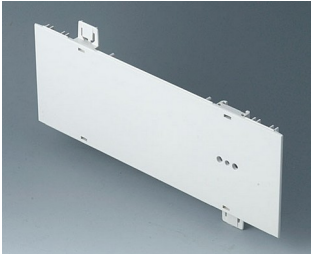

A0121270
Side panel 2 HE, for handle
mounting
ABS (UL 94 HB)
off-white RAL 9002
250x88,9mm