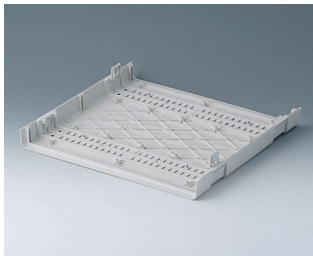

A0114170
Shell 42 TE
ABS (UL 94 HB)
off-white RAL 9002
260x250x27mm