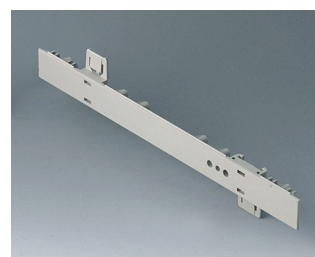

## Versiones

**A0105270**  
Side panel 0.5 HE  
ABS (UL 94 HB)  
off-white RAL 9002  
250x22,25mm

**A0105280**  
Side panel 0.5 HE  
ABS (UL 94 HB)  
pebble grey RAL 7032  
250x22,25mm

**A0106270**  
Side panel 0.5 HE, for handle  
mounting  
ABS (UL 94 HB)  
off-white RAL 9002  
250x22,25mm