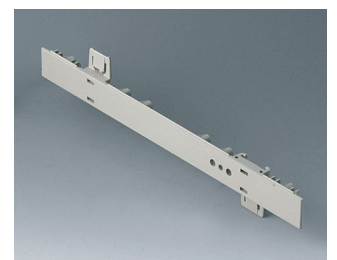

A0106280
Side panel 0.5 HE, for handle mounting
ABS (UL 94 HB)
pebble grey RAL 7032
250x22,25mm