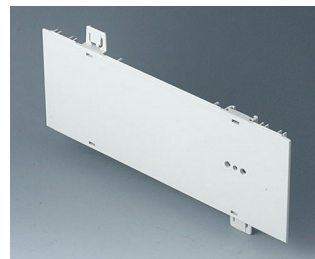

A0121270
Side panel 2 HE, for handle
mounting
ABS (UL 94 HB)
off-white RAL 9002
250x88,9mm