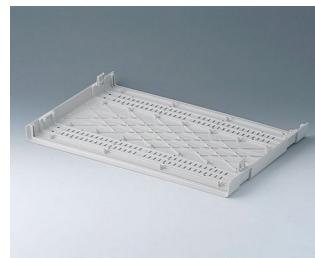

A0116170
Shell 63 TE
ABS (UL 94 HB)
off-white RAL 9002
367x250x27mm