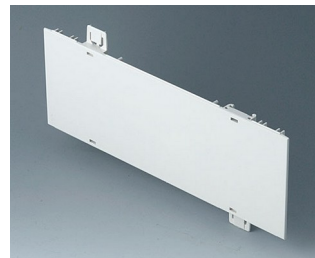

A0120270
Side panel 2 HE
ABS (UL 94 HB)
off-white RAL 9002
250x88,9mm