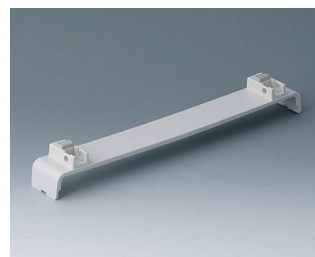

A0134370
Snap-in panel, without slots, with
feet
ABS (UL 94 HB)
off-white RAL 9002