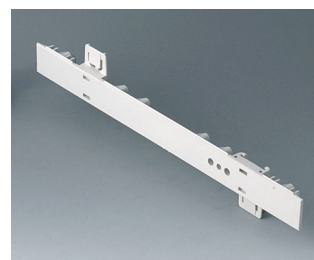

A0106270
Side panel 0.5 HE, for handle mounting
ABS (UL 94 HB)
off-white RAL 9002
250x22,25mm