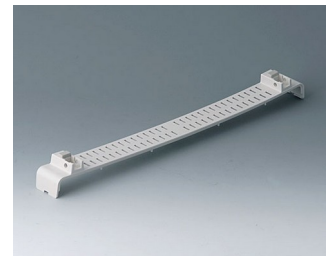

A0146370
Snap-in panel, with slots, with
feet
ABS (UL 94 HB)
off-white RAL 9002