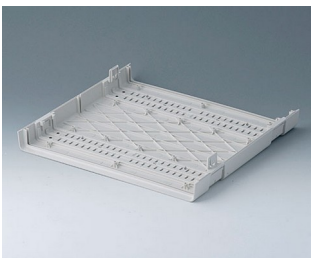

A0114170
Shell 42 TE
ABS (UL 94 HB)
off-white RAL 9002
260x250x27mm