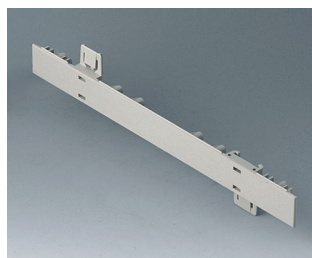

## Versiones

**A0105270**  
Side panel 0.5 HE  
ABS (UL 94 HB)  
off-white RAL 9002  
250x22,25mm

**A0105280**  
Side panel 0.5 HE  
ABS (UL 94 HB)  
pebble grey RAL 7032  
250x22,25mm

**A0106270**  
Side panel 0.5 HE, for handle  
mounting  
ABS (UL 94 HB)  
off-white RAL 9002  
250x22,25mm