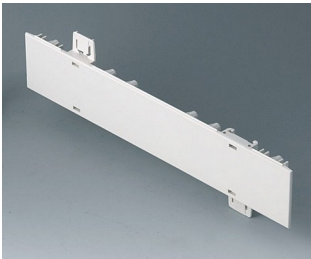

EURO CASE

A0110270
Side panel 1 HE
ABS (UL 94 HB)
off-white RAL 9002
250x44,45mm