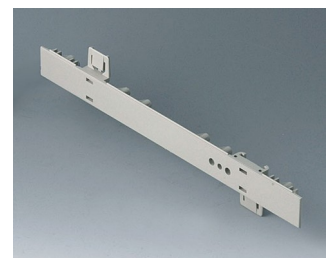

## Versiones

**A0105270**  
Side panel 0.5 HE  
ABS (UL 94 HB)  
off-white RAL 9002  
250x22,25mm

**A0105280**  
Side panel 0.5 HE  
ABS (UL 94 HB)  
pebble grey RAL 7032  
250x22,25mm

**A0106270**  
Side panel 0.5 HE, for handle  
mounting  
ABS (UL 94 HB)  
off-white RAL 9002  
250x22,25mm