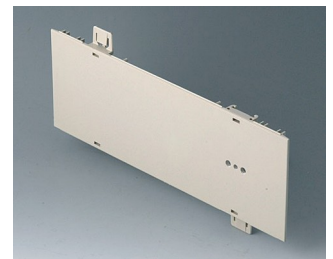

A0121280
Side panel 2 HE, for handle
mounting
ABS (UL 94 HB)
pebble grey RAL 7032
250x88,9mm