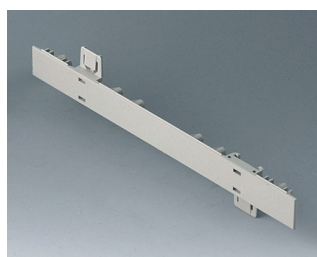

## Versiones

**A0105270**  
Side panel 0.5 HE  
ABS (UL 94 HB)  
off-white RAL 9002  
250x22,25mm

**A0105280**  
Side panel 0.5 HE  
ABS (UL 94 HB)  
pebble grey RAL 7032  
250x22,25mm

**A0106270**  
Side panel 0.5 HE, for handle  
mounting  
ABS (UL 94 HB)  
off-white RAL 9002  
250x22,25mm