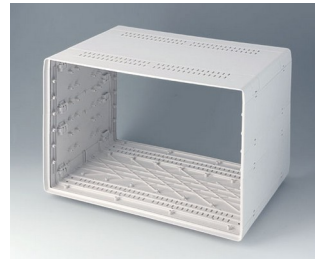

A0266270
EURO CASE 63 TE, without handle
ABS (UL 94 HB)
off-white RAL 9002
367x250x276,5mm