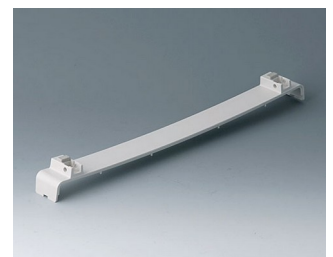

A0136370
Snap-in panel, without slots, with
feet
ABS (UL 94 HB)
off-white RAL 9002