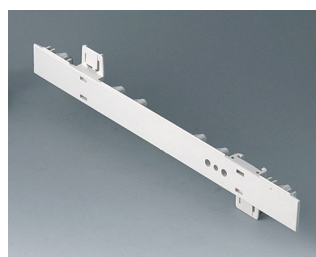

## Versiones

**A0105270**  
Side panel 0.5 HE  
ABS (UL 94 HB)  
off-white RAL 9002  
250x22,25mm

**A0105280**  
Side panel 0.5 HE  
ABS (UL 94 HB)  
pebble grey RAL 7032  
250x22,25mm

**A0106270**  
Side panel 0.5 HE, for handle  
mounting  
ABS (UL 94 HB)  
off-white RAL 9002  
250x22,25mm