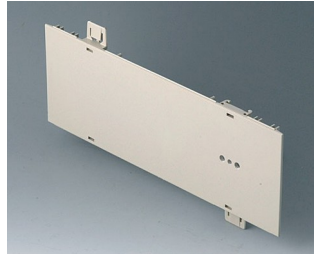

A0121280
Side panel 2 HE, for handle
mounting
ABS (UL 94 HB)
pebble grey RAL 7032
250x88,9mm